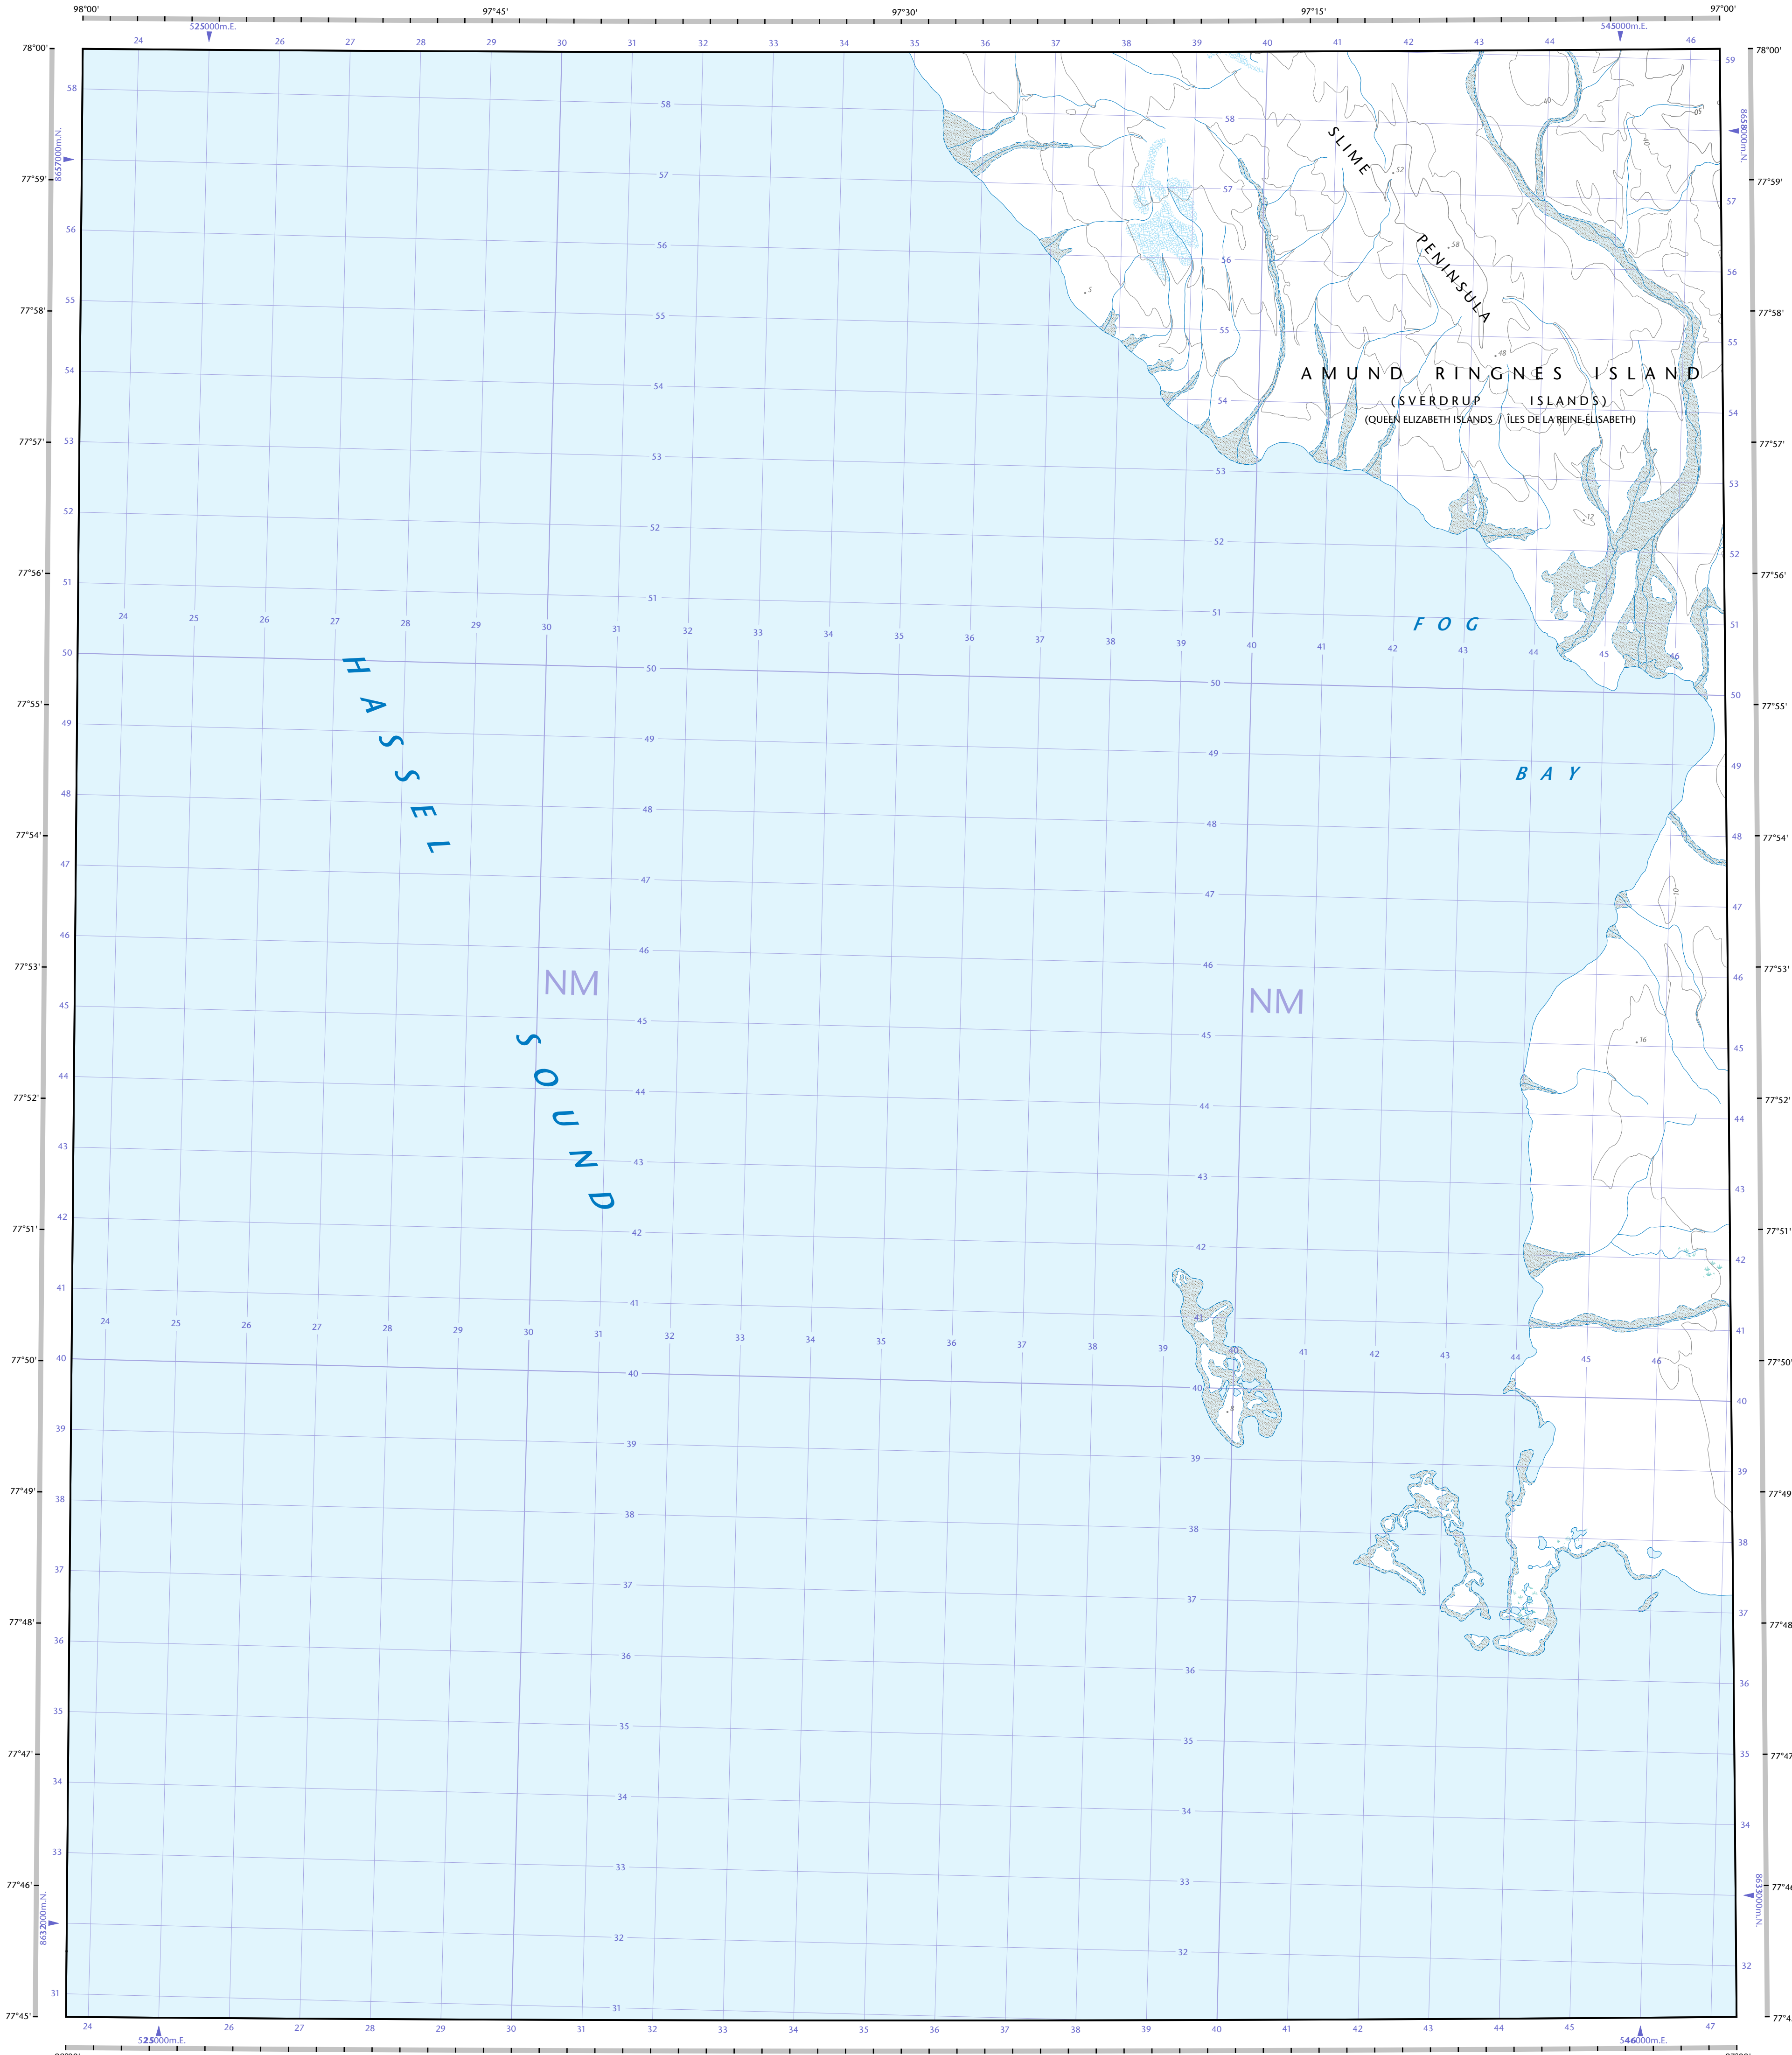

- Legend listing various symbols and their corresponding features: Road, Railway, Boundary, Pipeline, Airport, etc.

Map metadata including scale (1:50,000), projection (Transverse Mercator), datum (NAD 83), and contact information for Natural Resources Canada.