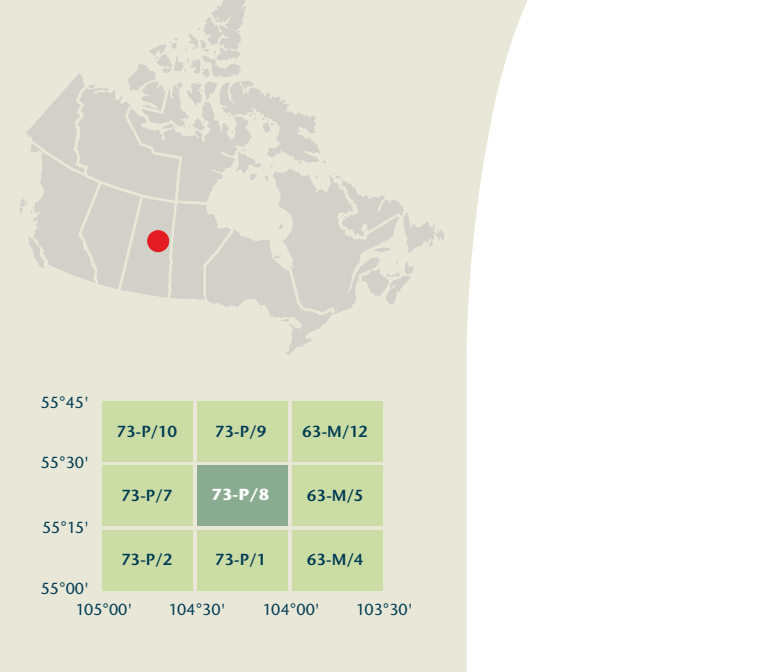

- Legend listing various symbols and their corresponding features: Road, Railway, Boundary, etc.

73-P/8 SCALE 1:50 000 EDITION 03 NISTOWIAK LAKE Saskatchewan

Map title: NISTOWIAK LAKE Saskatchewan. Includes scale bars (1:50,000), magnetic declination diagram, and publication information.

73-P/8 SCALE 1:50 000 EDITION 03 VERSION 00 NISTOWIAK LAKE. Includes grid coordinates and publication details.