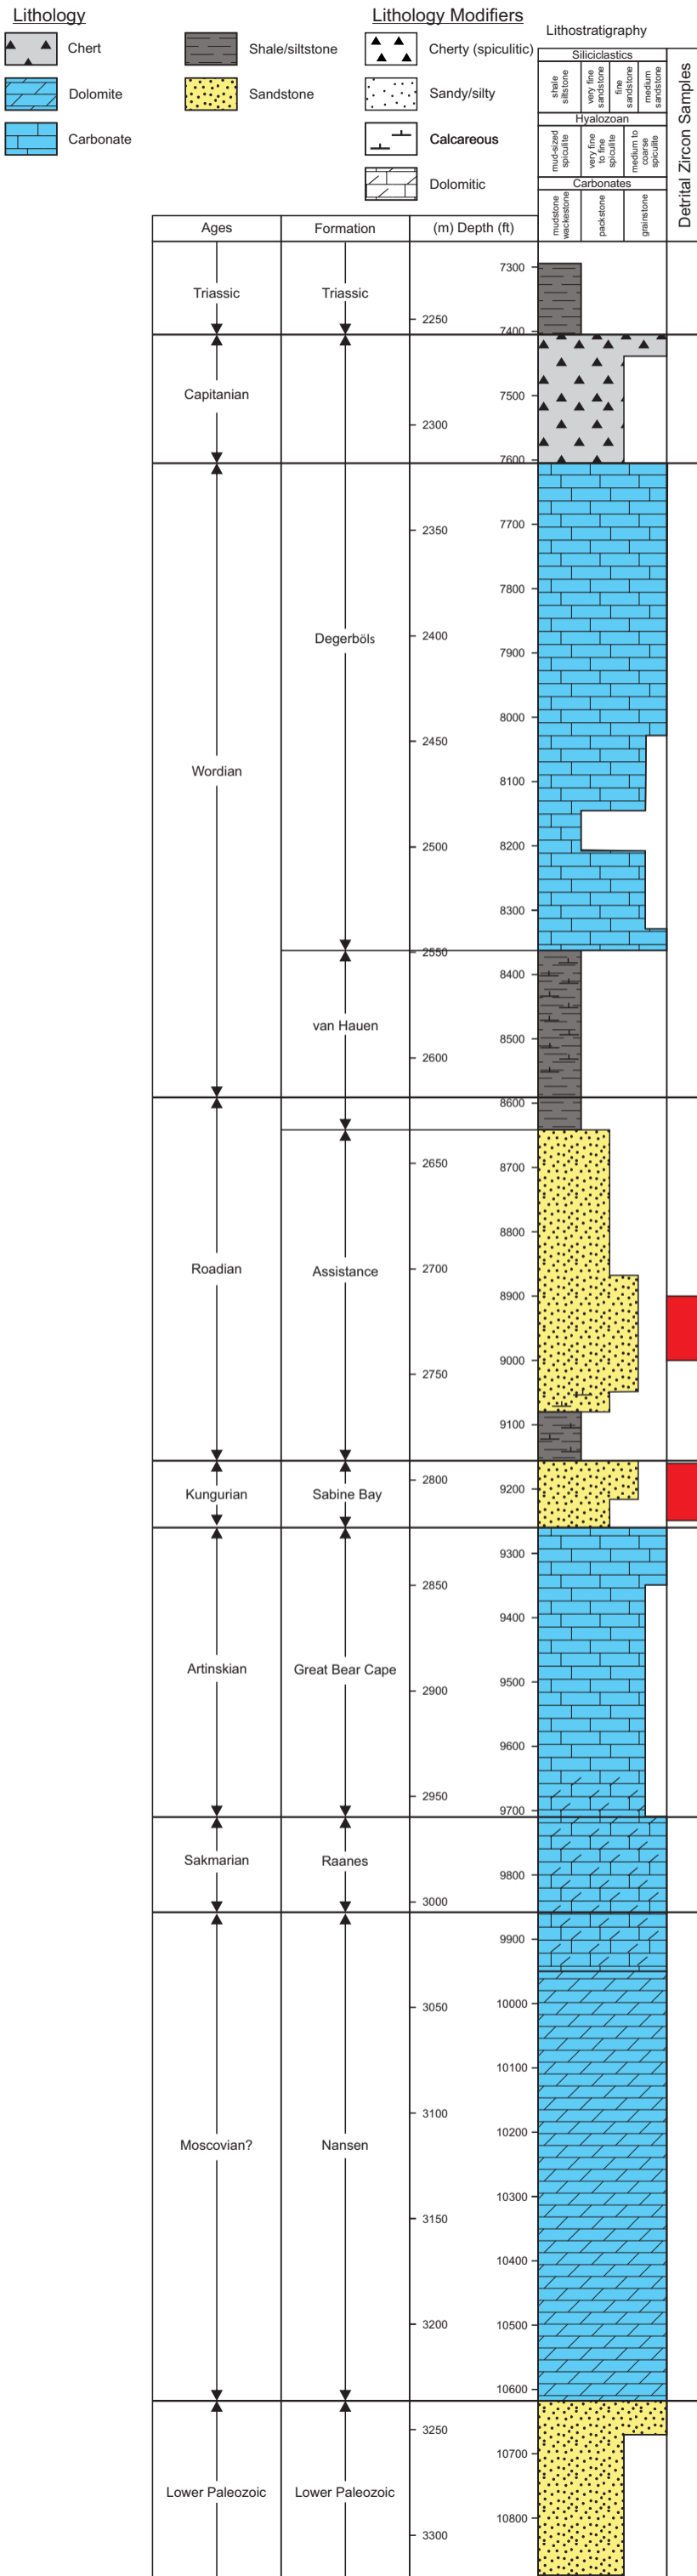

Figure 4 - Pollux G-60 - 300G607910104300

Sample 2 - 27m Sample 5 - 30m