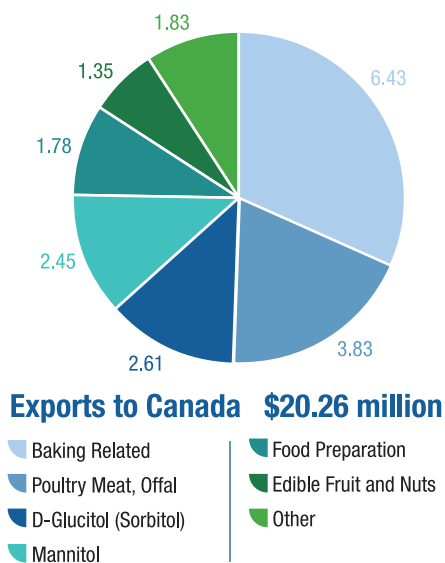

Canada-Delaware Trade

- Total trade between Delaware and Canada was \$1.4 billion in 2006. Major elements of this trade consisted of vehicles, plastics, pharmaceuticals and furniture. Exchange of agriculture and agri-food products made up \$38 million worth of the overall trade relationship in 2006.
- Delaware's food processing industry plays a prominent role in the state economy, and breads, pastries and cakes represented the state's top exports. In 2006, exports of various baked and prepared foods to Canada were valued at \$6.2 million.
- Delaware imports a variety of goods from Canada, which in 2006 included \$3.7 million in fish and seafood, \$3 million in baked goods, \$1.4 million in whisky, beer and water, \$1.8 million in fresh tomatoes, potatoes and other vegetables, as well as a variety of cheeses, meats and oils.

TRADE SUPPORTS NORTH AMERICAN FAMILIES

Canada's population is slightly less than the population of the state of California, but the face of agriculture remains the same for both Canada and the United States. Both in Canada and the United States, 98 percent of farms are family operations.

HOW IMPORTANT IS AGRICULTURE?

In the U.S., the agriculture and agri-food industry represents roughly 5% of GDP, and is responsible for roughly 24 million jobs when you consider everything from growing the food to selling it at the local supermarket. In Canada, the agriculture and agri-food industry generates 8% of the GDP. It also employs nearly 2.1 million people, or approximately one out of every eight Canadians. Agriculture remains a central component of Canada's economy.