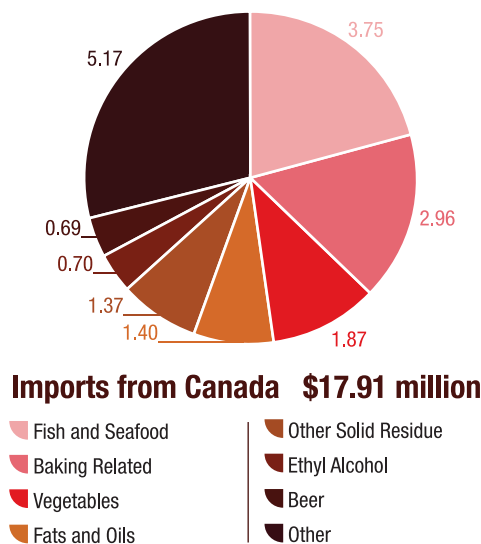

Canada-Delaware Trade

- Total trade between Delaware and Canada was \$1.4 billion in 2006. Major elements of this trade consisted of vehicles, plastics, pharmaceuticals and furniture. Exchange of agriculture and agri-food products made up \$38 million worth of the overall trade relationship in 2006.
- Delaware's food processing industry plays a prominent role in the state economy, and breads, pastries and cakes represented the state's top exports. In 2006, exports of various baked and prepared foods to Canada were valued at \$6.2 million.
- Delaware imports a variety of goods from Canada, which in 2006 included \$3.7 million in fish and seafood, \$3 million in baked goods, \$1.4 million in whisky, beer and water, \$1.8 million in fresh tomatoes, potatoes and other vegetables, as well as a variety of cheeses, meats and oils.

HOW IMPORTANT IS AGRICULTURE?

In the U.S., the agriculture and agri-food industry represents roughly 5% of GDP, and is responsible for roughly 24 million jobs when you consider everything from growing the food to selling it at the local supermarket. In Canada, the agriculture and agri-food industry generates 8% of the GDP. It also employs nearly 2.1 million people, or approximately one out of every eight Canadians. Agriculture remains a central component of Canada's economy.

Please visit our website: www.agr.gc.ca/usadvocacy

Pie Chart Data Source: World Trade Atlas (WTA), product group: Agri-food and Seafood, retrieved July 2007.
Canada-US state trade data sourced from WTA, product group: Agri-food and Seafood, retrieved Oct. 2007.
Additional sources include: USDA, www.georgiaencyclopedia.org