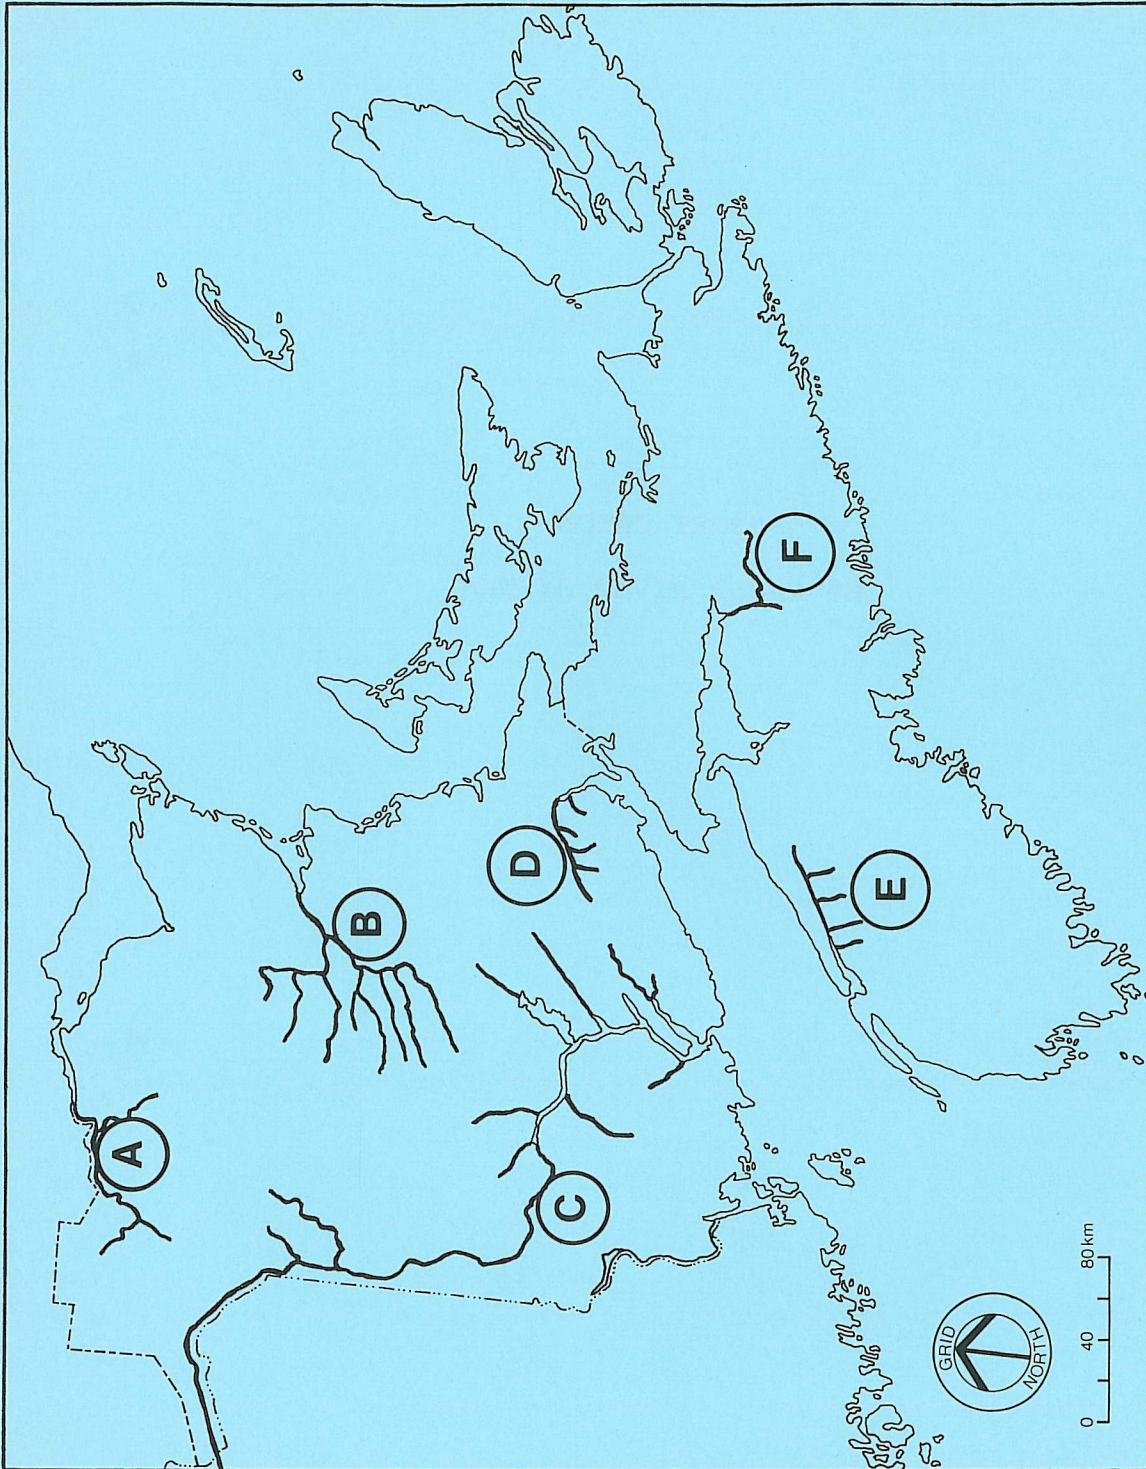

SPORT CATCH
BY MAJOR RIVER SYSTEM

FIG 3.. Major river systems.

TABLE 2. Rivers and tributaries which comprise the "River systems."

River	River codes	Map index no.	River	River codes	Map index no.
<u>A. Restigouche River System</u>					
Kedgwick	1192039	1	Coverdale	0075007	128
Restigouche	1192000	2	Petitcodiac	0075000	130
Upsalquitch	1192006	3	Pollet	0075014	129
			Turtle Creek	0075005	128a
			Weldon Creek	0075002	128b
<u>B. Miramichi River System</u>					
Bartholomew	1113060	147	<u>E. Annapolis River System</u>		
Cains	1113017	146	Annapolis	0251000	106
Dungarvon	1113063	148	Leguille	0251066	104
Little Southwest Miramichi	1113069	150	Nictaux	0251044	107
Northwest Miramichi	1113066	152	Paradise Brook	0251052	105a
Renous	1113064	149	Round Hill	0251064	105
Sevogle	1113073	151			
Southwest Miramichi	1113004	20			
<u>C. Saint John River System</u>					
Canaan	0027382	141	<u>F. Shubenacadie River System</u>		
Hammond	0027450	133a	Shubenacadie	0149000	111
Kennebecasis	0027416	134	Stewiacke	0149007	112
Keswick	0027271	145			
Nashwaak	0027295	144			
Nerepis	0027007	135a			
Oromocto	0027020	142			
Saint John	0027000	135			
Salmon (Queens)	0027349	143			
Salmon (Victoria)	0027176	154			
Tobique	0027179	153			