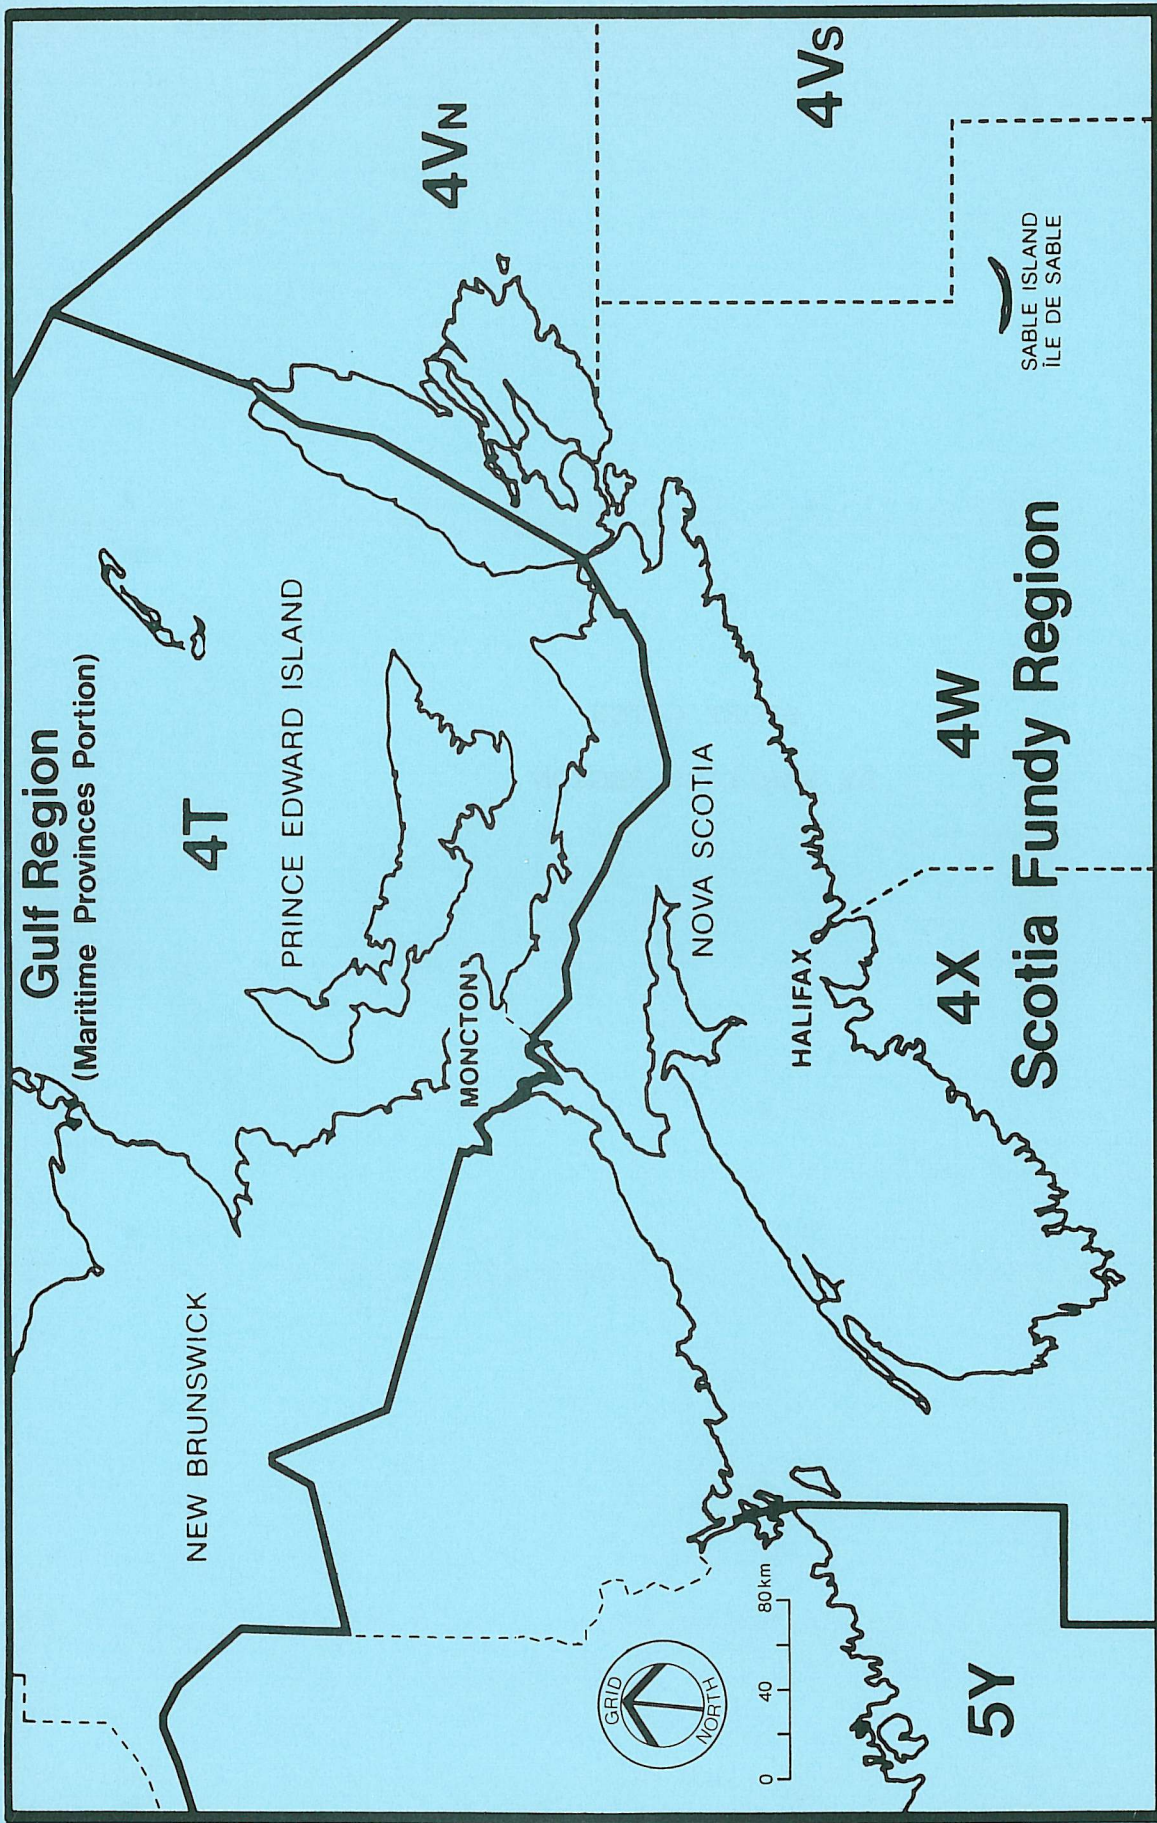

SPORT CATCH
BY MARITIME REGION

FIG. 8. Scotia-Fundy and Gulf Region boundary.

TABLE 7. River codes and map index numbers for rivers within each of the Maritime regions.

Region	River codes	Map index numbers
Gulf	0819000-1192065	1-20,21-44,146-152
Scotia-Fundy	0001000-0818000	45-135a,136-145,153, 154