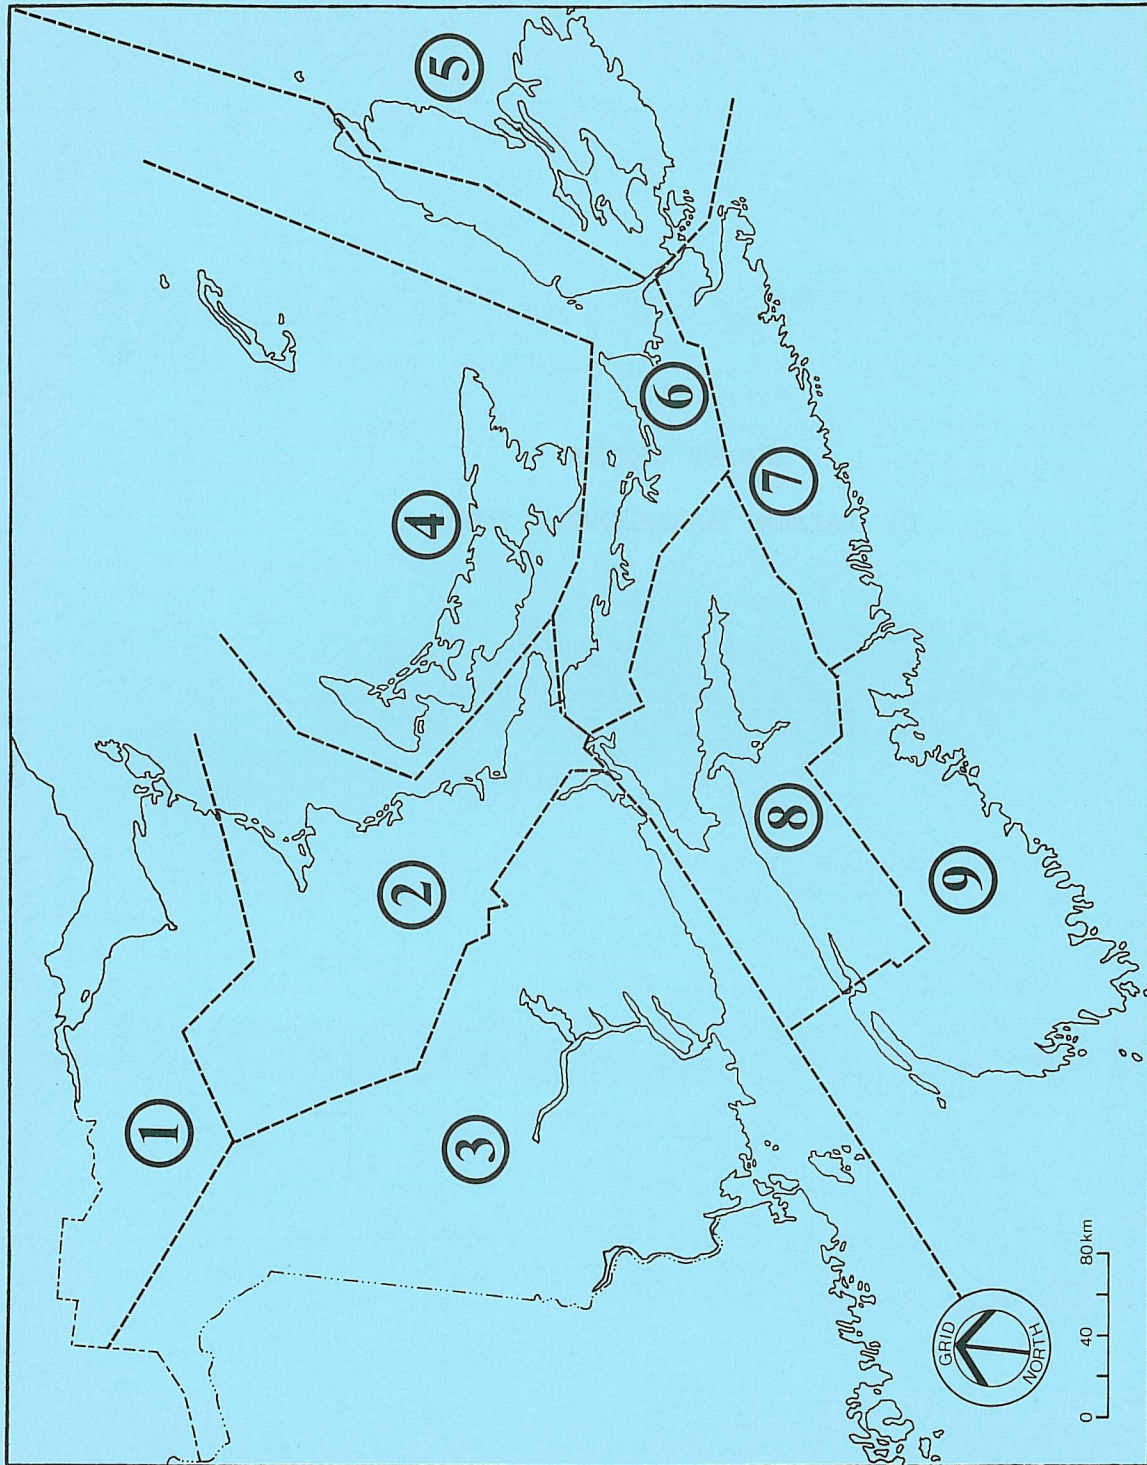

SPORT CATCH
BY SALMON MANAGEMENT ZONE

FIG. 6. Salmon management zone boundaries.

TABLE 5. River codes and map index numbers for rivers within each salmon management zone.

	Zone	River codes	Map index numbers
1	Restigouche	1123000-1192065	1-17
2	Miramichi	1030000-1122000	18-31e,146-152
3	Saint John-Fundy	0001000-0083000	124a-145,153,154
4	Prince Edward Island	1193000-2215000	40-41
5	Cape Breton East	0584000-0818000	45-61
6	Gulf Shore Nova Scotia	0819000-1029000	32-39c,42-44
7	Eastern Shore	0424000-0583000	62-84
8	Upper Bay of Fundy	0084000-0256000	103-124
9	Southwestern Nova Scotia	0257000-0423000	85-102