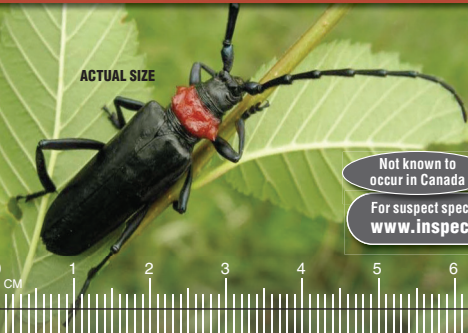

Canadian Food
Inspection Agency

Agence canadienne
d'inspection des aliments

Canada

RED-NECKED LONGHORN BEETLE

ACTUAL SIZE

HOSTS

- CHERRY
- PLUM
- PEACH
- APRICOT
- POPLAR

Not known to
occur in Canada

For suspect specimens, visit
www.inspection.gc.ca/pests

Canadian Food
Inspection Agency

Agence canadienne
d'inspection des aliments

Canada

RED-NECKED LONGHORN BEETLE (*Aromia bungii*)

© 2015 Her Majesty the Queen in Right of Canada | Aussi disponible en français | Use without permission is prohibited
Photo Credits: D. Benchi, B. Espinosa, R. Griffo | www.inspection.gc.ca/pests