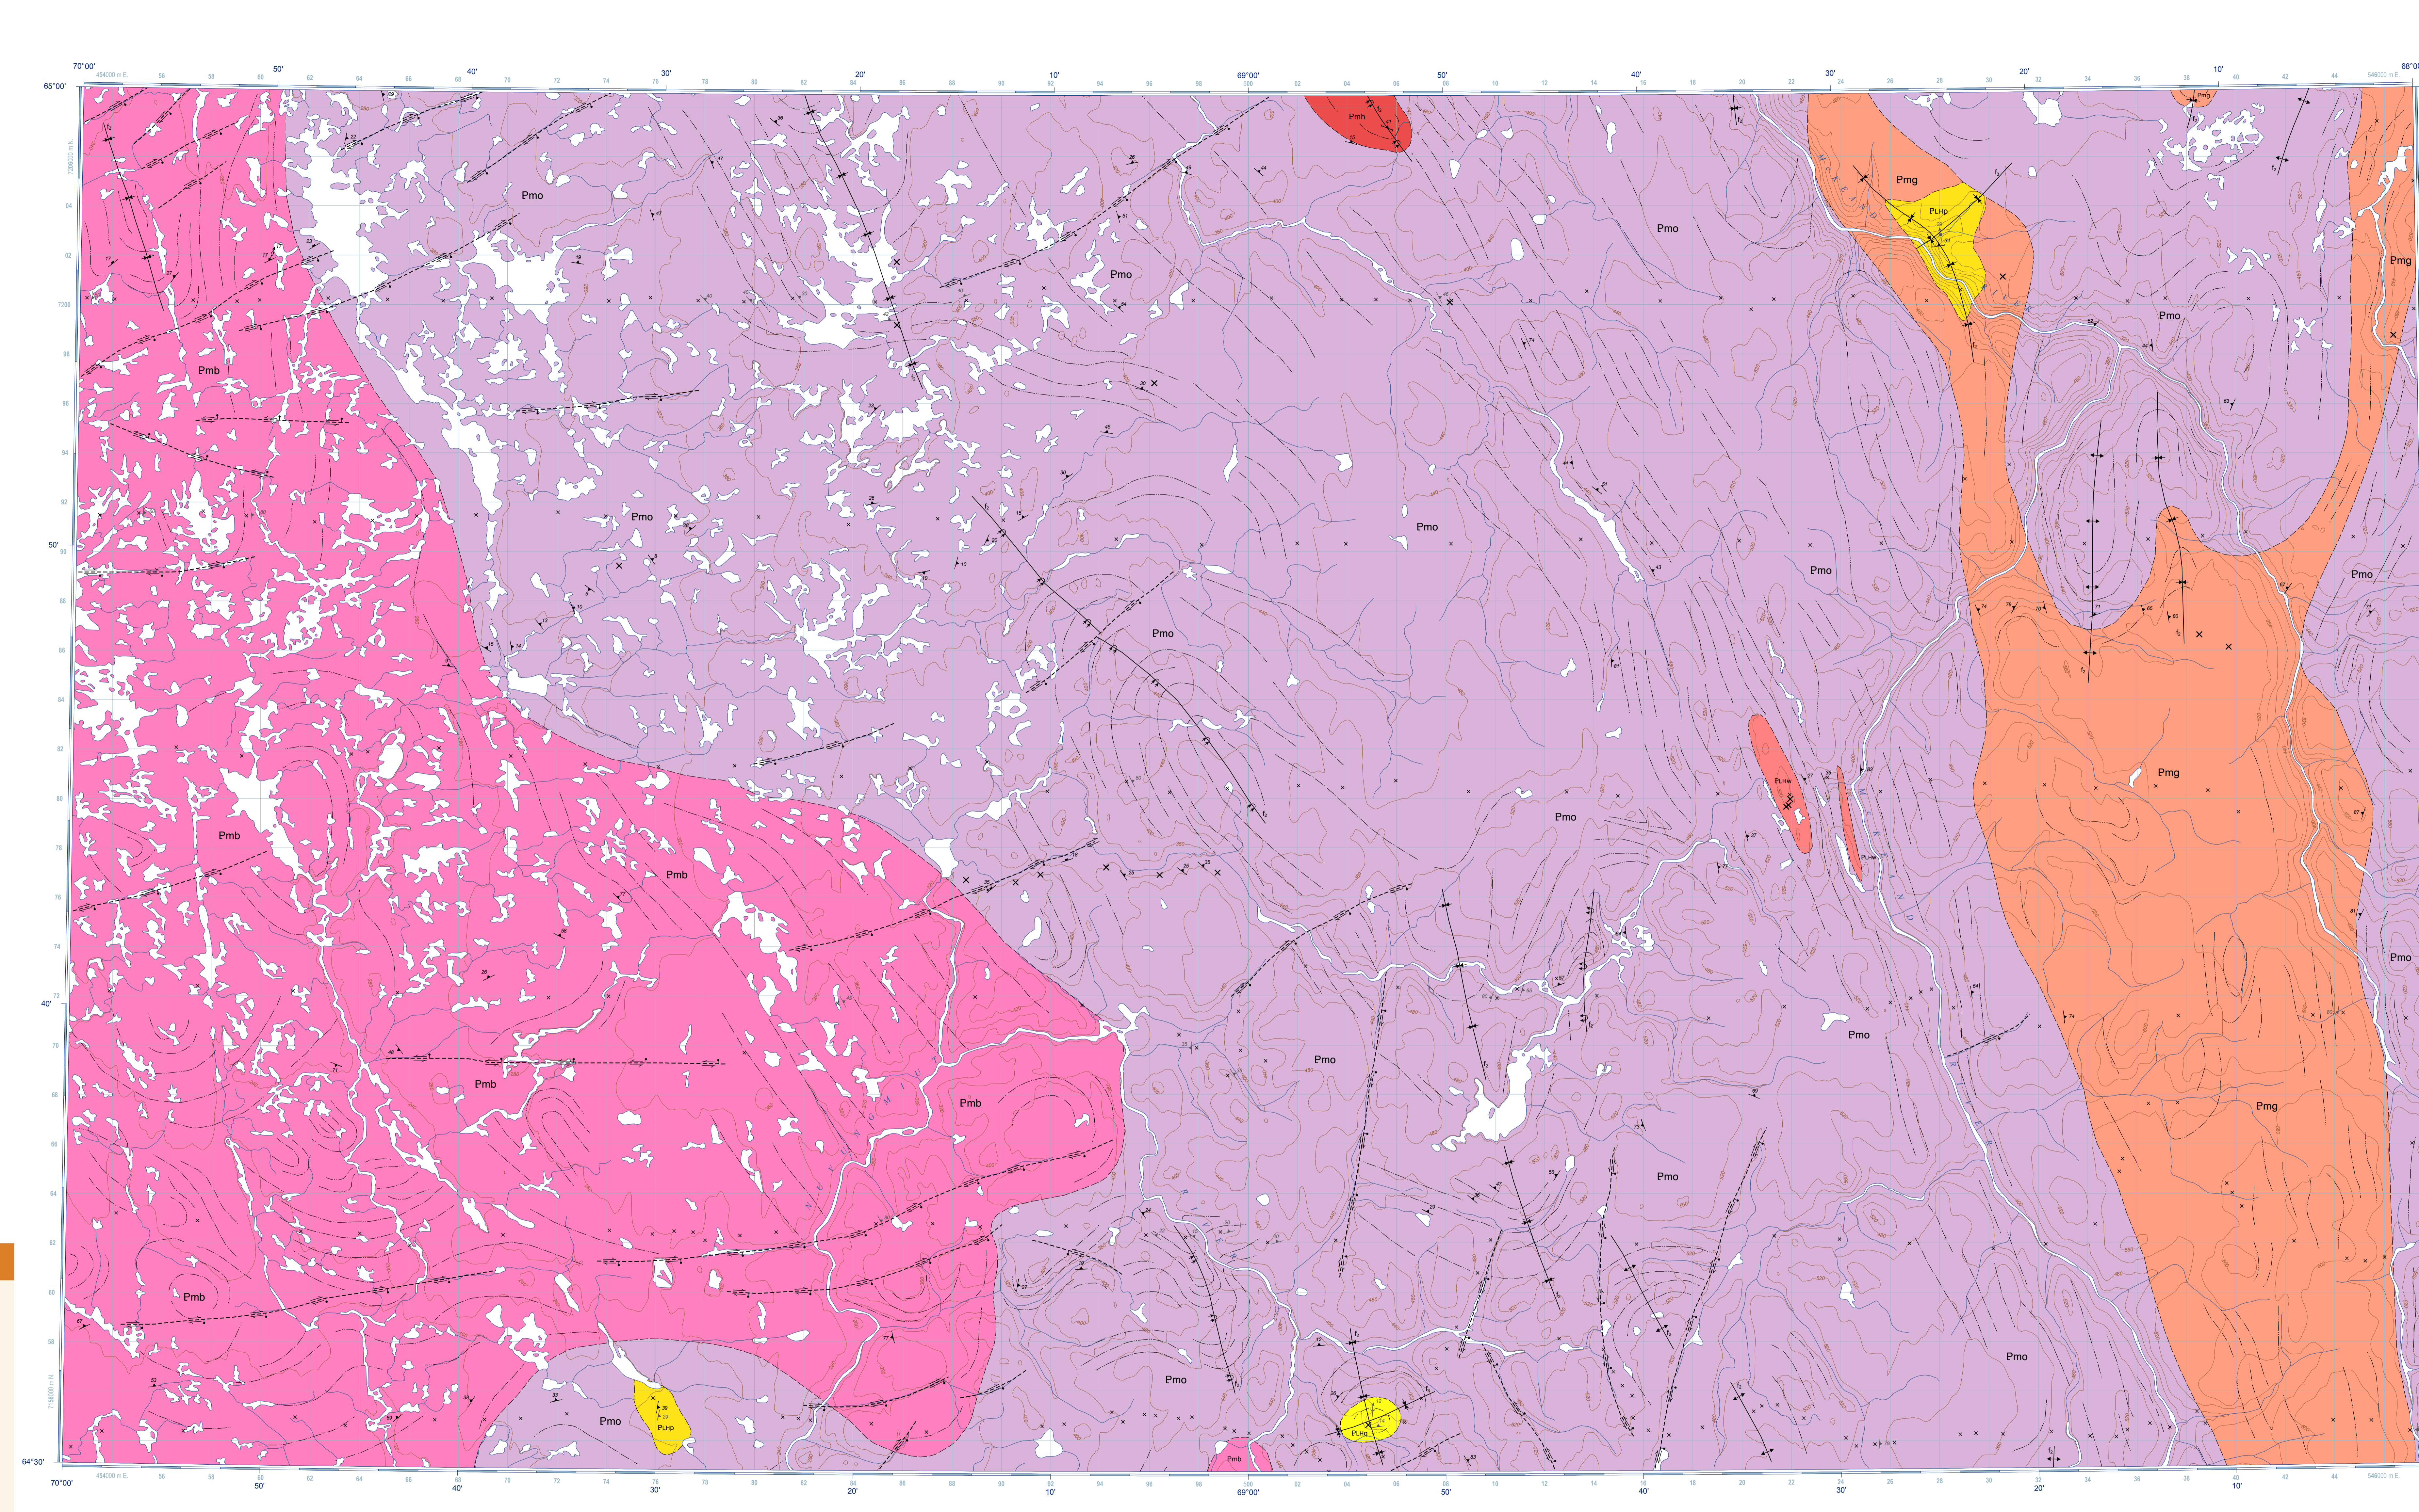

Map title: SYLVIA GRINNELL LAKE (NORTH) and GSC ba.CF map code.

Abstract: This map summarizes the field observations for the Sylvia Grinnell Lake north area showing 6000 maps of regional and targeted bedrock mapping...

Introduction: This map shows the field observations for the Sylvia Grinnell Lake north area showing 6000 maps...

Map description: This map shows the field observations for the Sylvia Grinnell Lake north area showing 6000 maps...

Map title: SYLVIA GRINNELL LAKE (NORTH) and GSC ba.CF map code.

Map title: SYLVIA GRINNELL LAKE (NORTH) and GSC ba.CF map code.

Geological legend table with columns for geological unit codes (e.g., Q, Oa, Nd, Mcd, Pmg, Pmgk, Pmb, Pmh, Pmo, Pgr, Pp, Ppl, Puh, Puid, Pum, Puh, Pna, Pn, Pp, Pps, Pqr, Pm, Ank, Ag, Ai) and their corresponding descriptions and symbols.