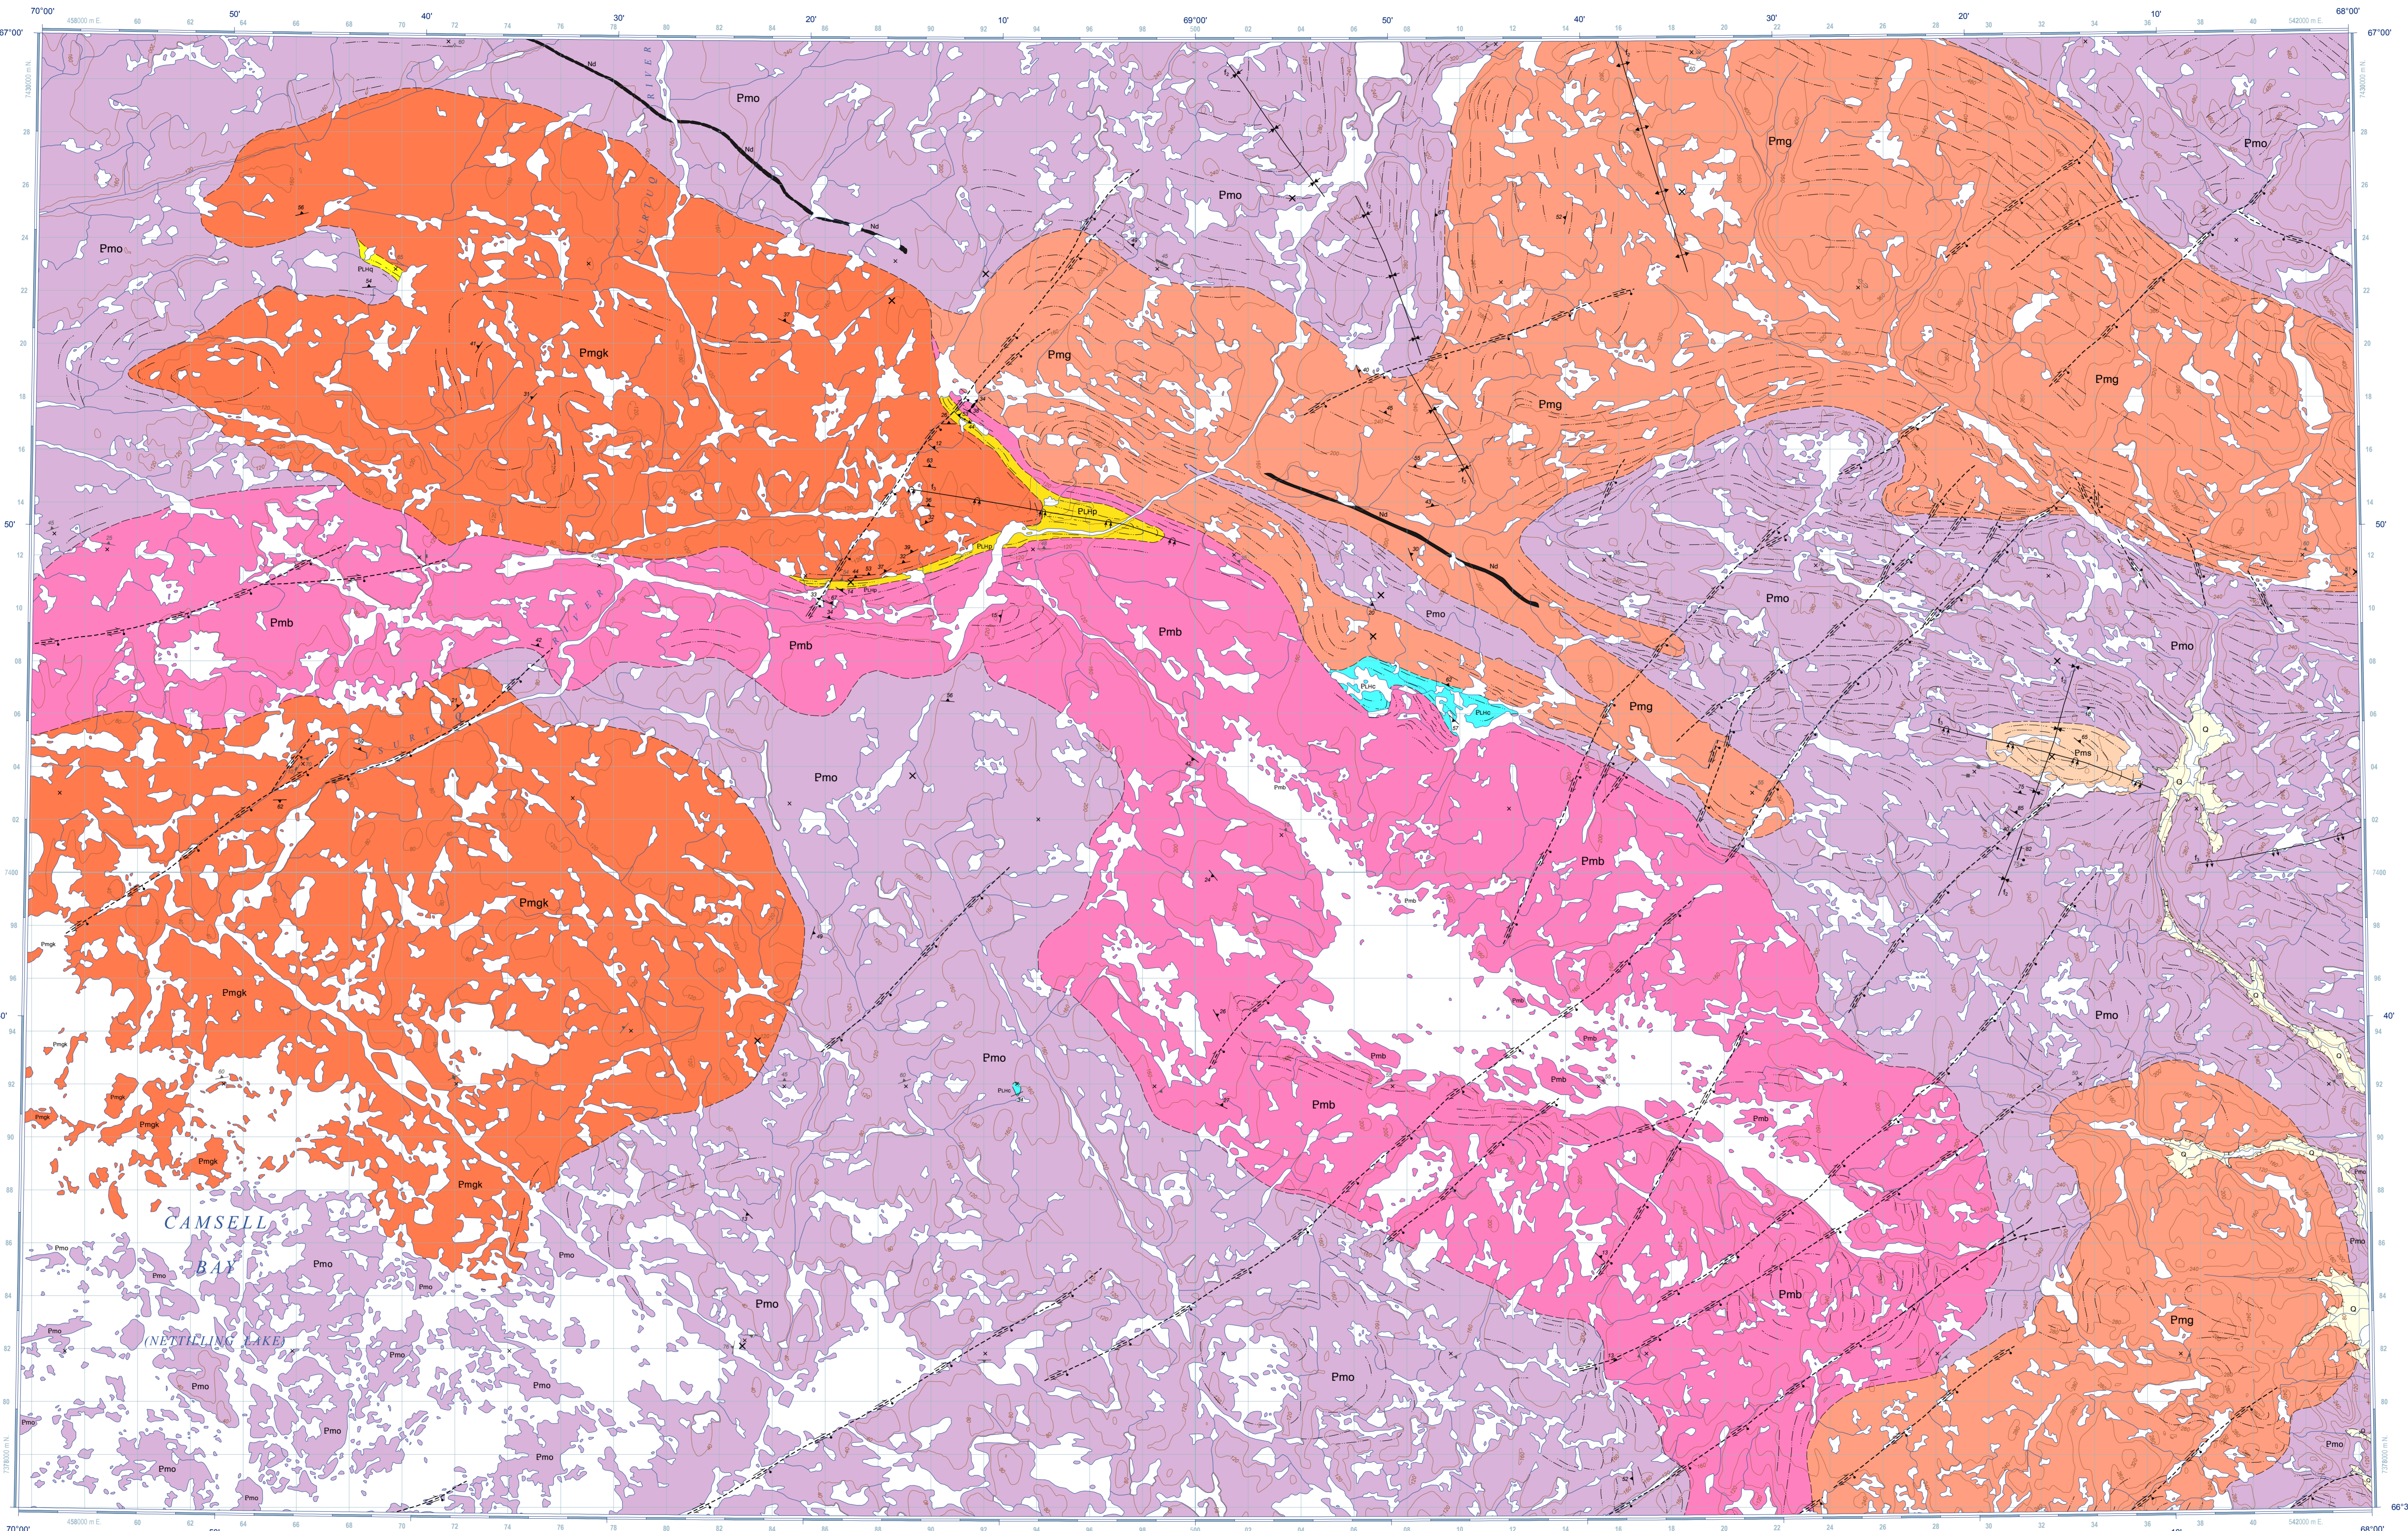

Map title and scale information in Inuktitut and English.

Abstract: This map summarizes the field observations for the Amittok Lake (North) map area...

Introduction: This map summarizes the field observations for the Amittok Lake (North) map area...

Geological contact legend: Defined, Approximate, Depositional/unconformable, etc.

QUATERNARY, ORDOVICIAN, NEOPROTEROZOIC, MESOPROTEROZOIC-CENOZOIC, PALEOPROTEROZOIC, and ARCHEAN legends.

Geological contact legend: Station, Faultwork, etc.

Geological contact legend: Station, Faultwork, etc.

QUATERNARY, ORDOVICIAN, NEOPROTEROZOIC, MESOPROTEROZOIC-CENOZOIC, PALEOPROTEROZOIC, and ARCHEAN legends.

Geological contact legend: Station, Faultwork, etc.

QUATERNARY, ORDOVICIAN, NEOPROTEROZOIC, MESOPROTEROZOIC-CENOZOIC, PALEOPROTEROZOIC, and ARCHEAN legends.

Geological contact legend: Station, Faultwork, etc.

Map title and scale information in Inuktitut and English.