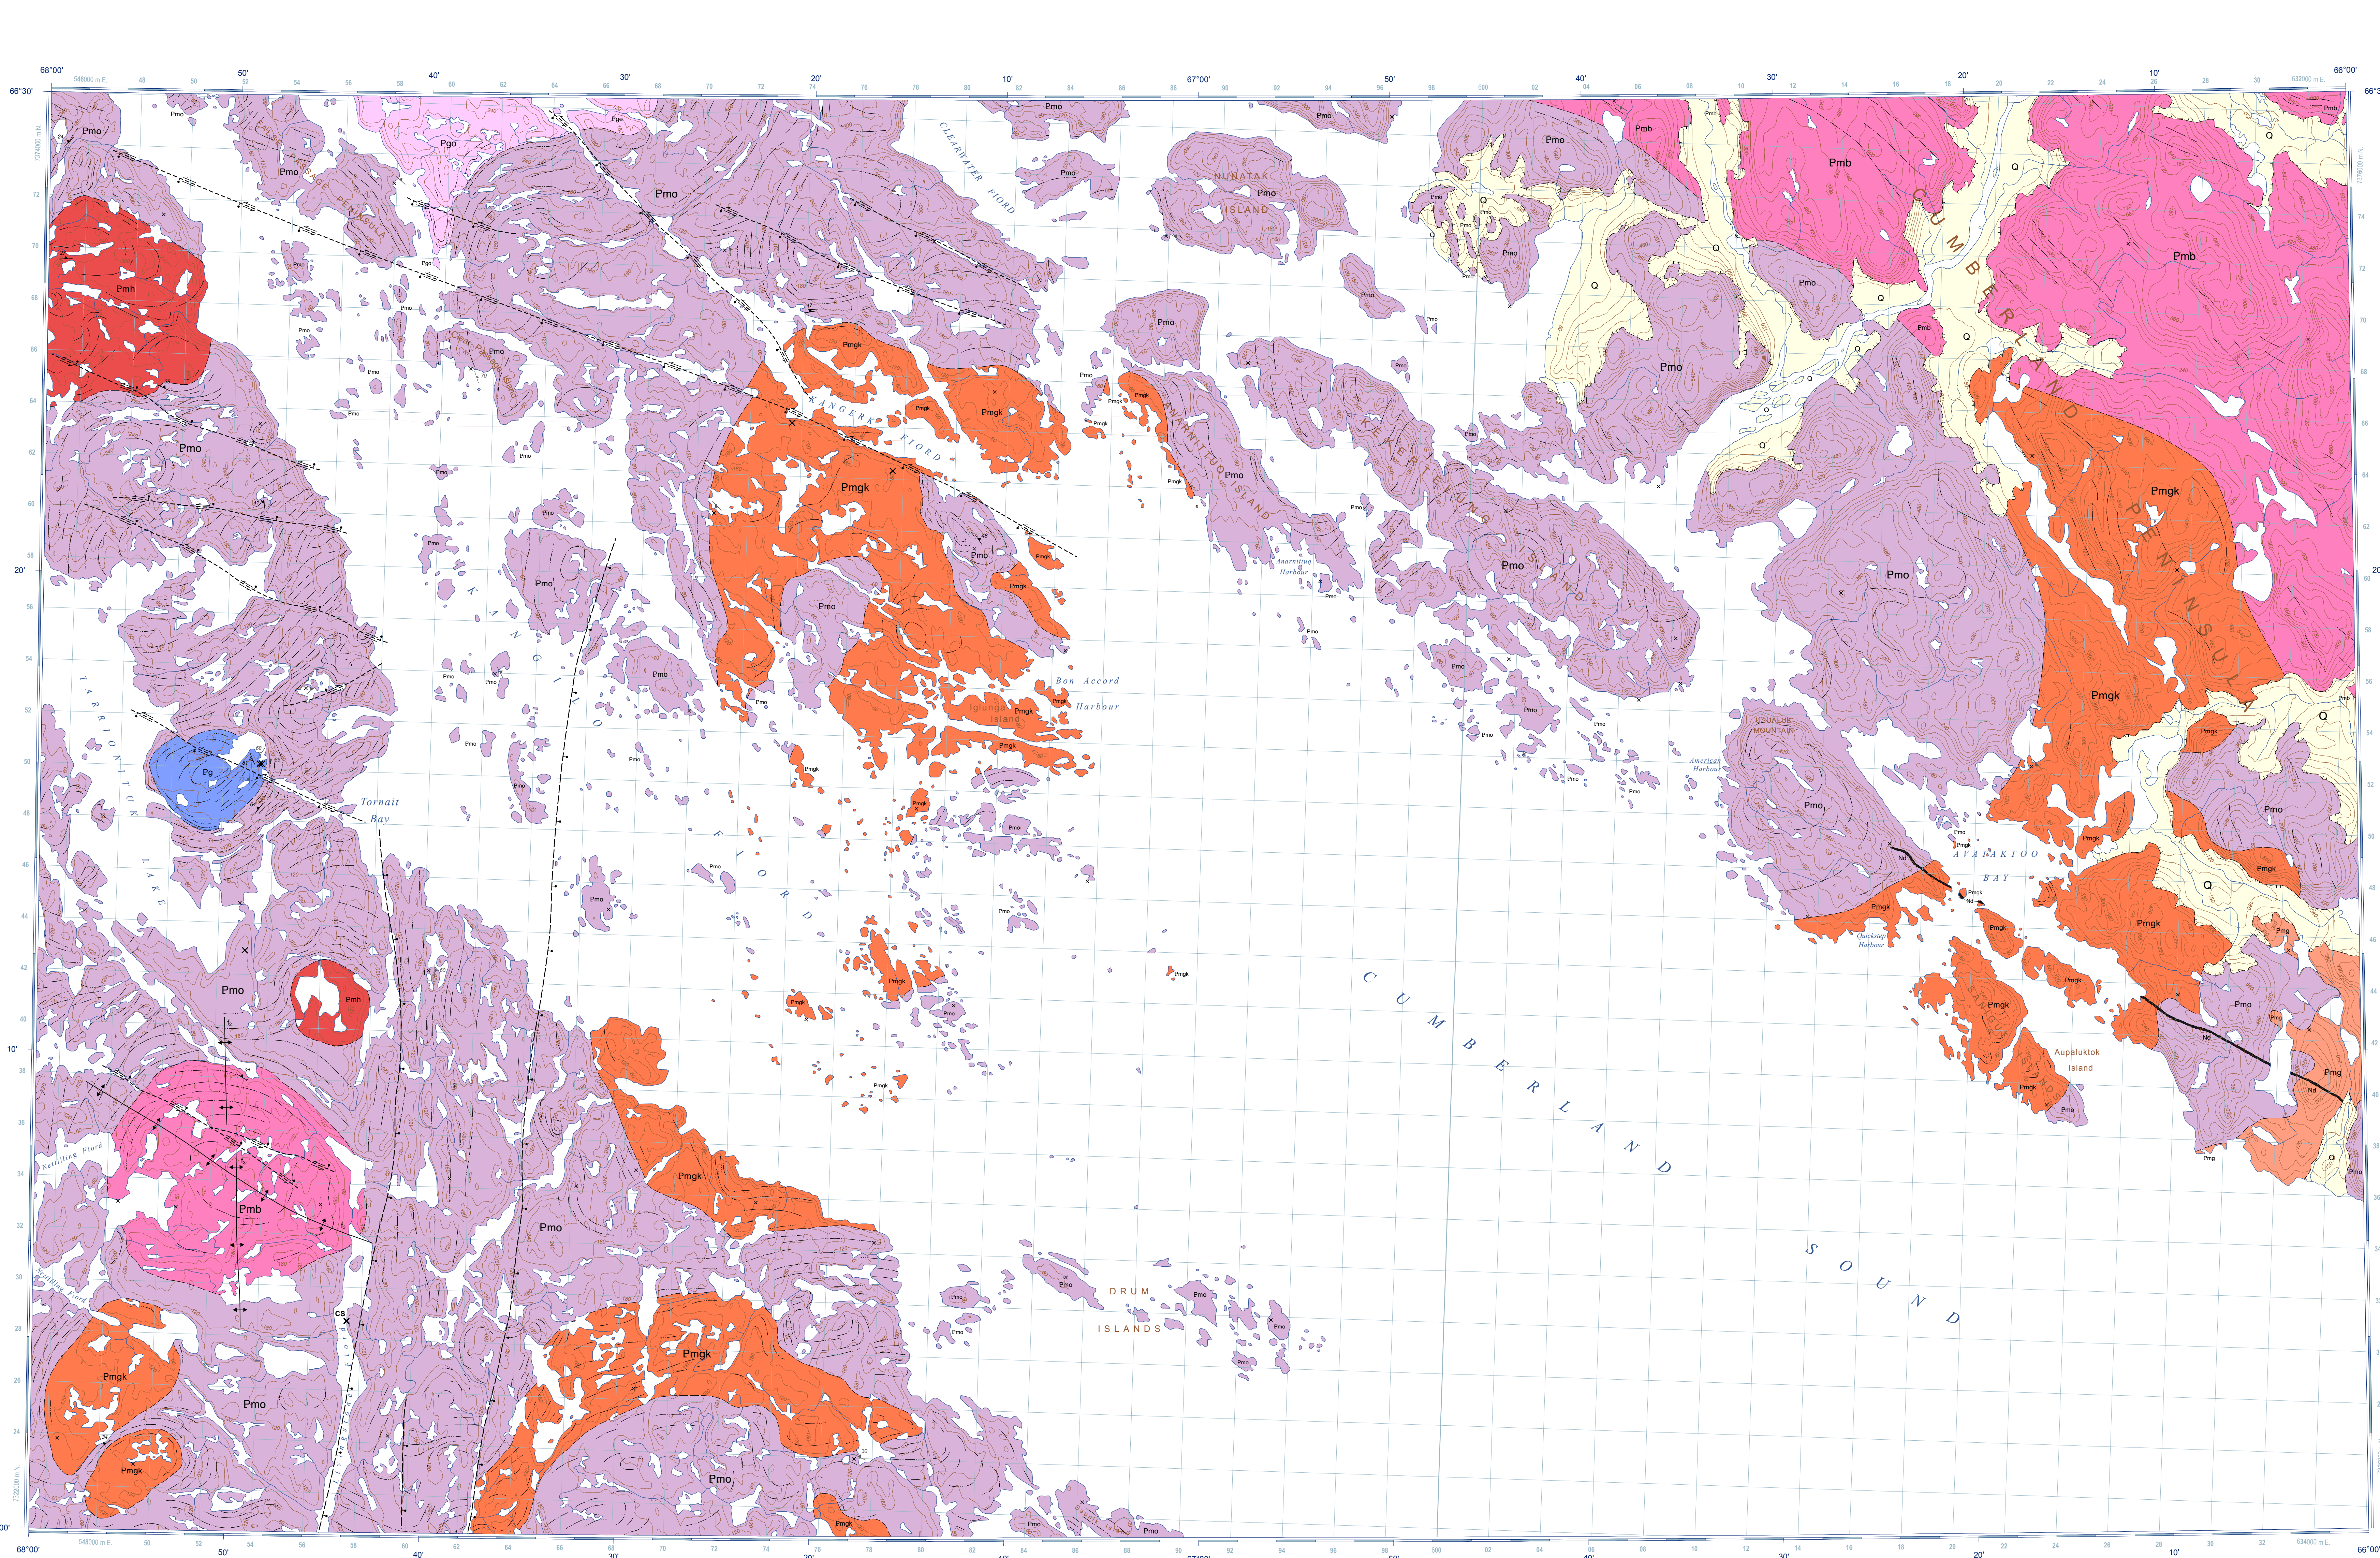

Summary of geological observations for the Clearwater Fiord (south) map area...

Abstract: This map summarizes the field observations for the Clearwater Fiord (south) map area...

Introduction: This map summarizes the field observations for the Clearwater Fiord (south) map area...

Geological contact legend, Quaternary, Ordovician, Neoproterozoic, Mesoproterozoic-Cenozoic, Paleoproterozoic, and Archean rock units descriptions.

Map metadata: National Topographic System reference and index to adjoining published Geological Survey of Canada maps.

Map title and metadata in Inuktitut: baCF ma.sic 'ibn'ig'ic ma'ij'ic 2585.

Map title and metadata in English: CLEARWATER FIORD (SOUTH).

Map title and metadata in Inuktitut: baCF ma.sic 'ibn'ig'ic ma'ij'ic 2585.

Map title and metadata in English: CLEARWATER FIORD (SOUTH).