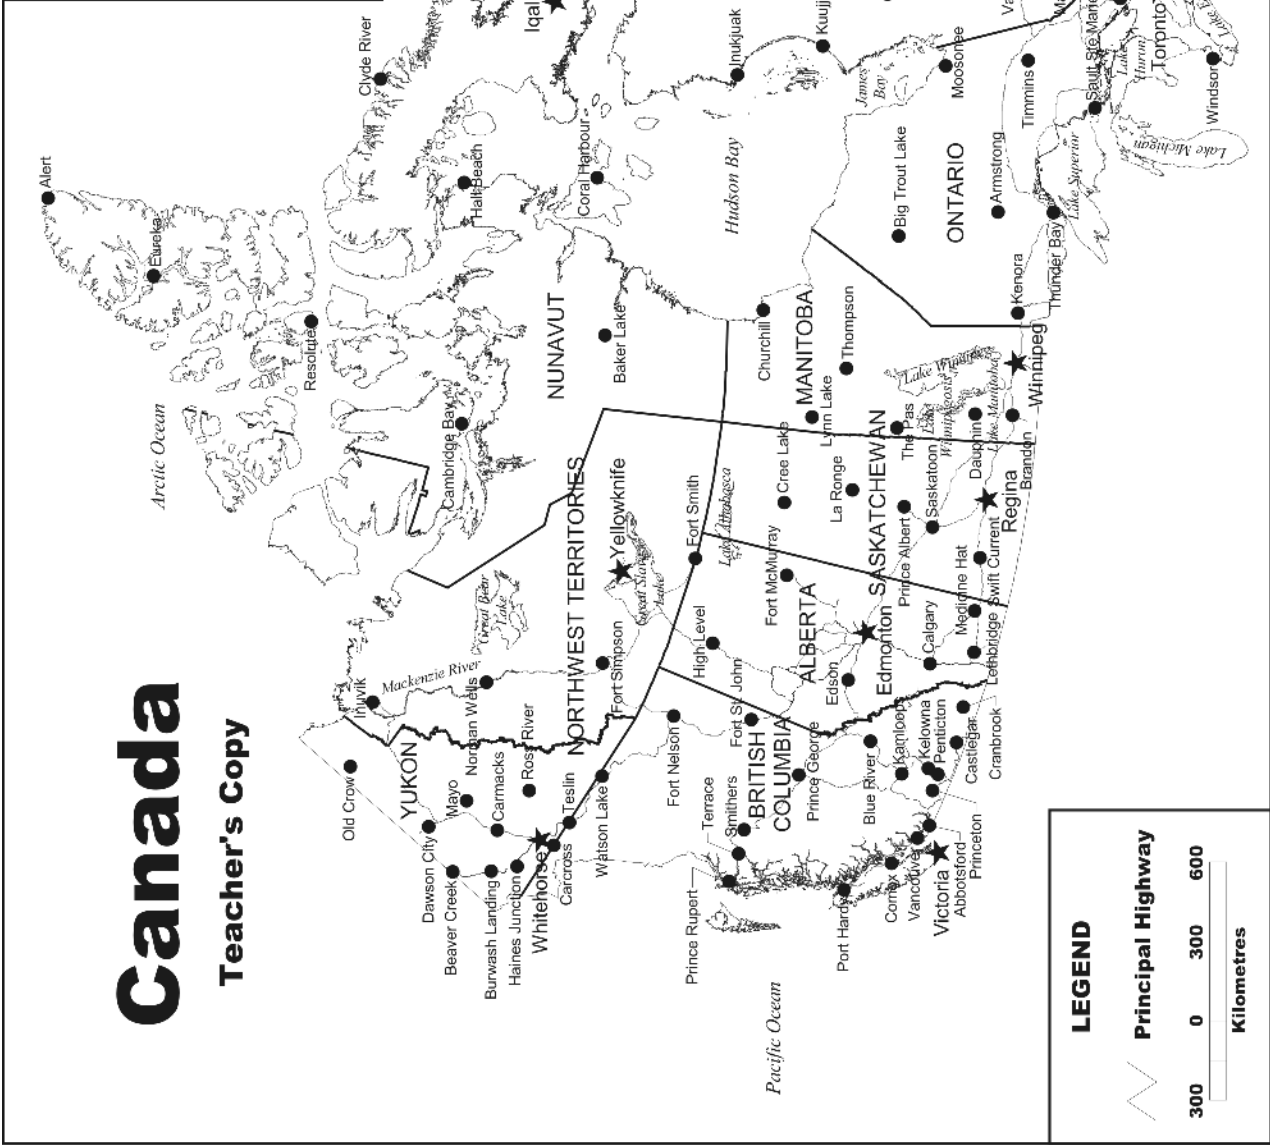

Canada

Teacher's Copy

LEGEND

 Principal Highway

300 0 300 600

 Kilometres

Canada

Student Worksheet

Canada

Student Worksheet

300 0 300 600 Kilometers

British Columbia

Alberta, Saskatchewan, Manitoba, Northwest Territories and Nunavut