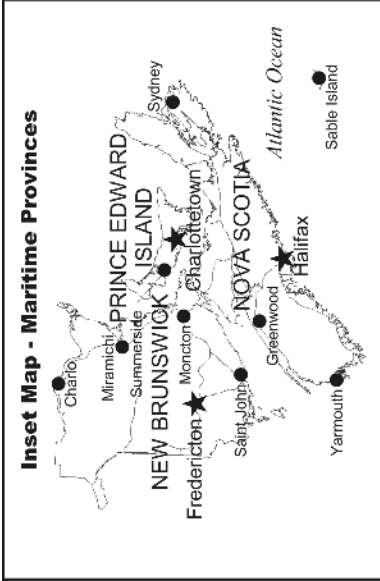

Canada

Teacher's Copy

LEGEND

 Principal Highway

300 0 300 600

 Kilometres

Canada

Student Worksheet

Canada

Student Worksheet

300 0 300 600 Kilometers

British Columbia

Alberta, Saskatchewan, Manitoba, Northwest Territories and Nunavut