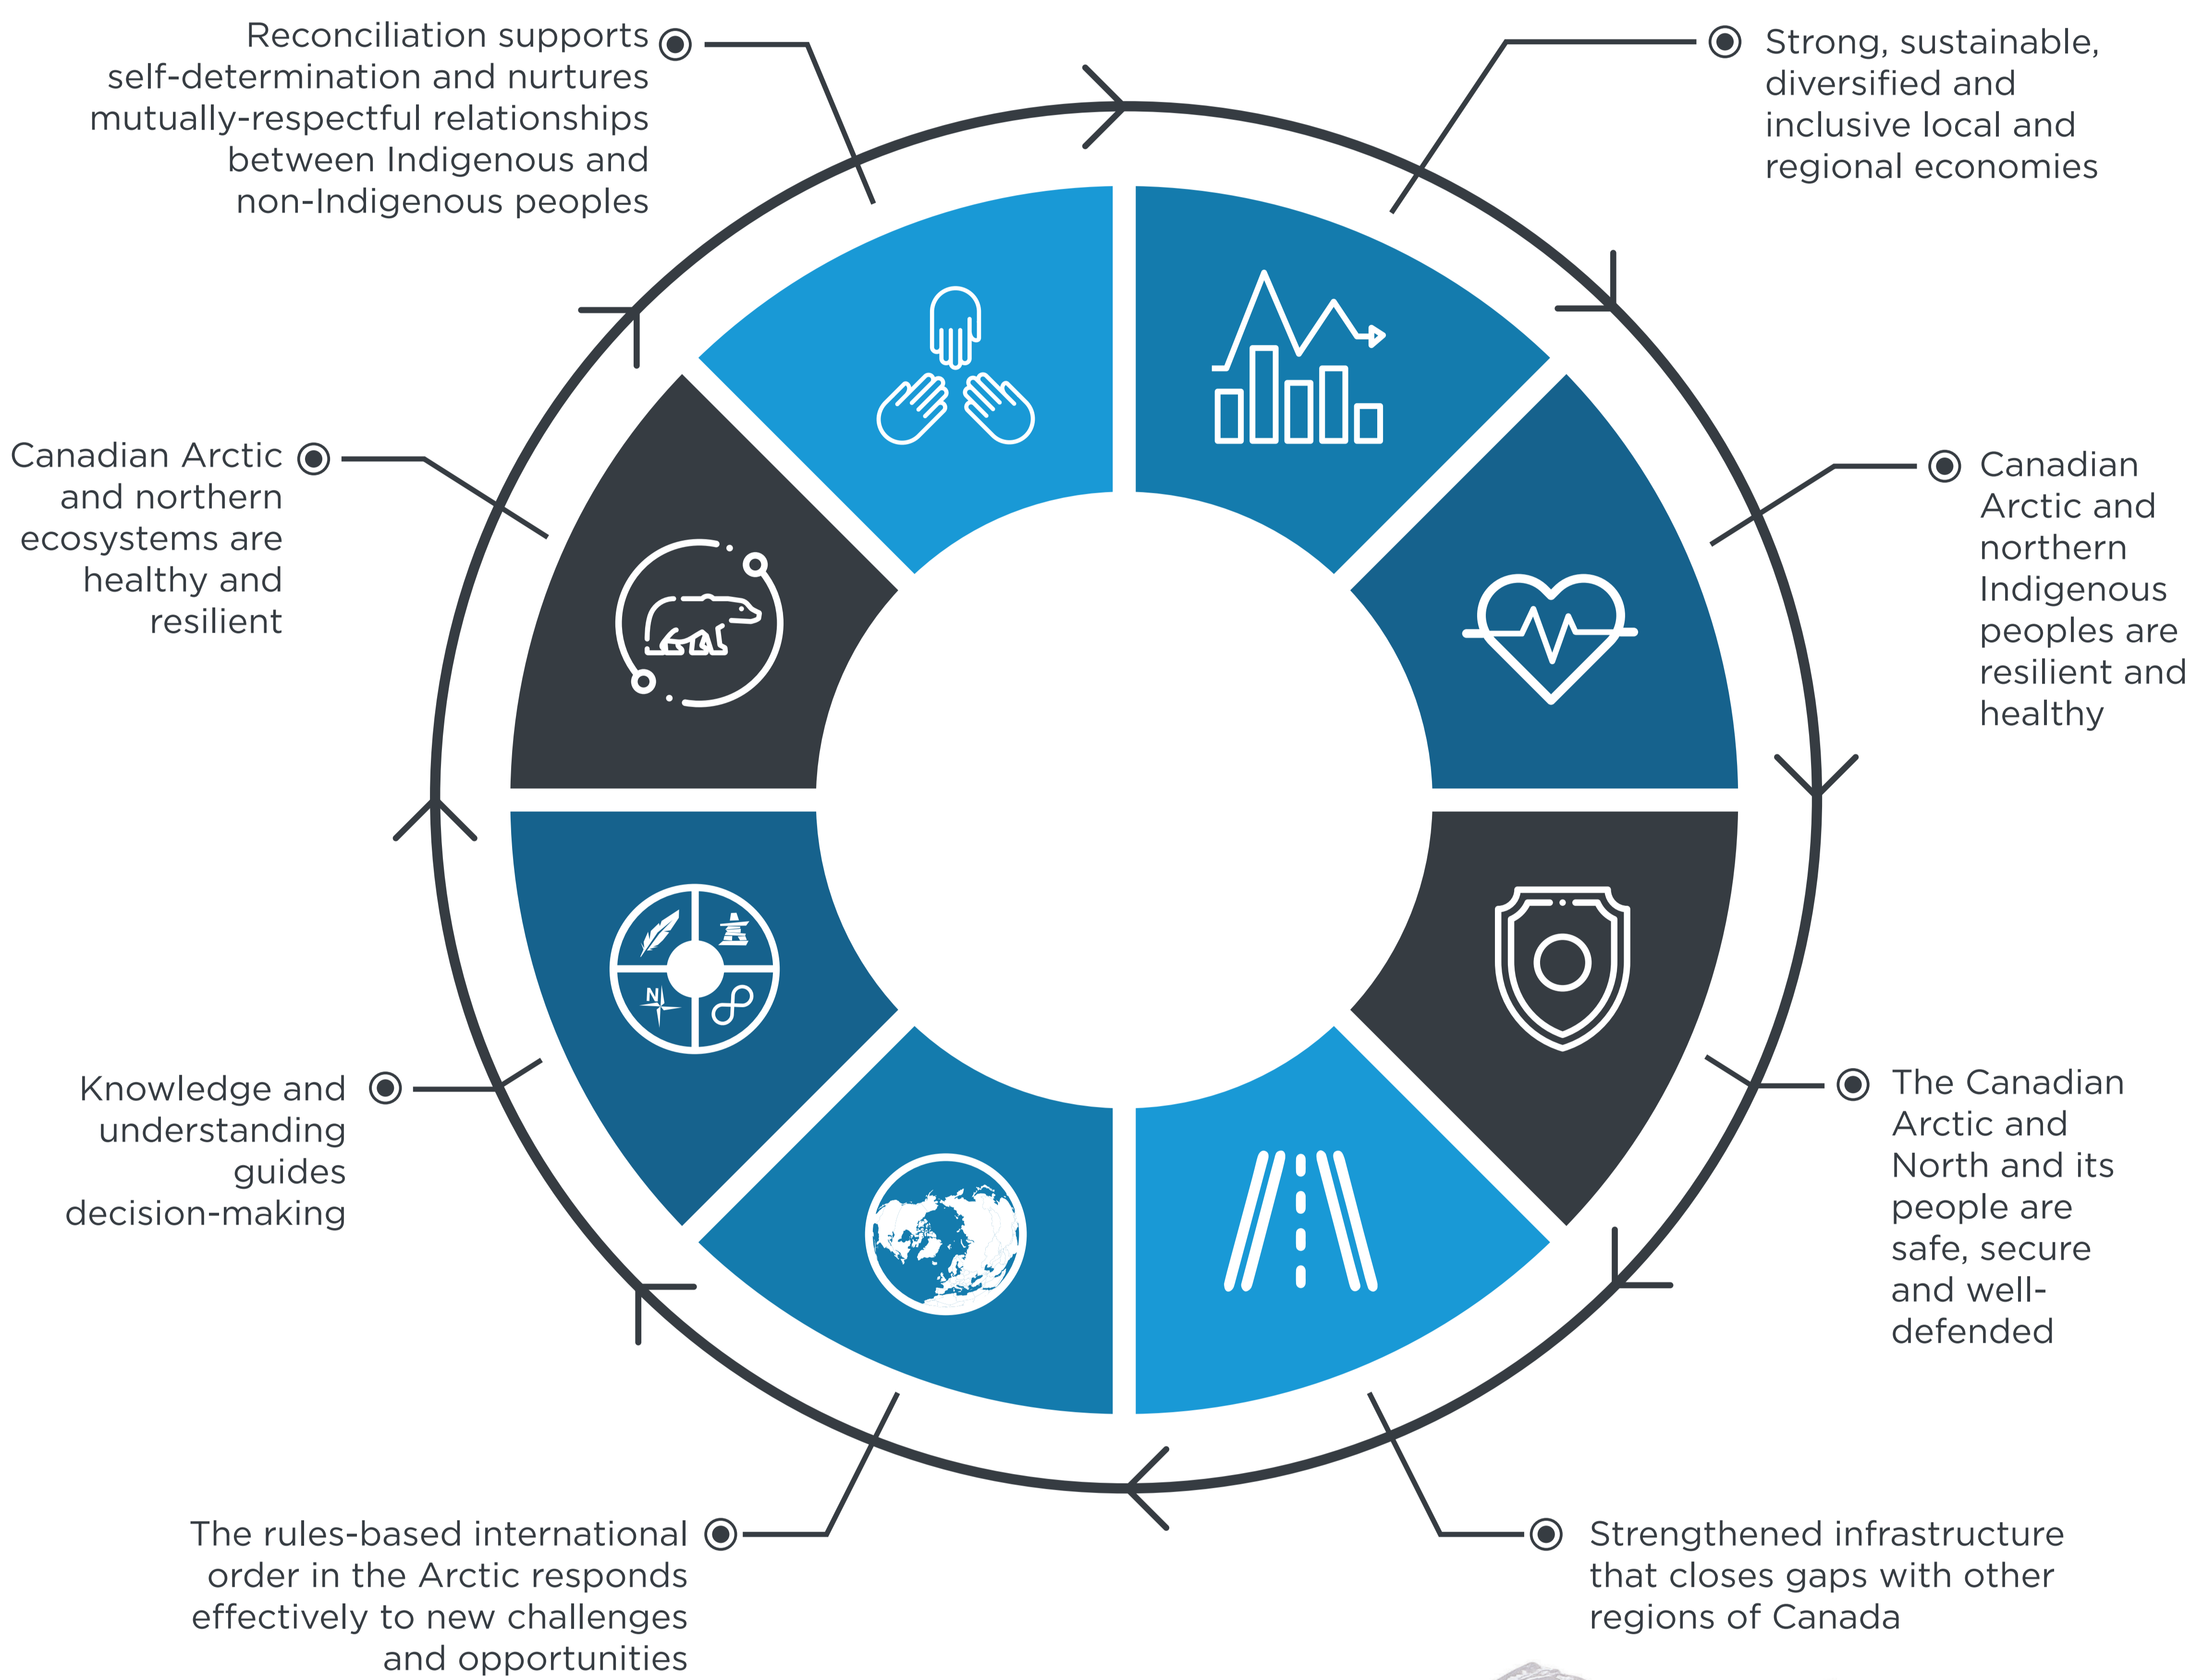

Canada's Arctic and Northern Policy Framework

A shared vision of the future where Arctic and northern people are thriving, strong and safe.

» Who are we partnering with?

The new policy framework takes into account both the "Arctic" and "northern" character of the region and those who live there, including the entirety of Inuit Nunangat, the Inuit homeland in Canada.

This whole-of-government, co-development process has been supported by:

3
territorial governments

Over **25**
Indigenous organizations representing, Inuit, First Nations and Métis

3 provincial governments
Manitoba, Quebec and Newfoundland and Labrador

» The framework builds on 8 overarching and interconnected goals:

» Key milestones in the co-development of the framework

December 2016

Prime Minister Justin Trudeau commits to co-developing a new Arctic Policy Framework, with Northerners and Indigenous, territorial and provincial partners.

October 2017

Roundtable engagements held with Arctic and Northern residents, youth and key experts and stakeholders, including industry, academics and non-governmental organizations

to

March 2018

November 2017