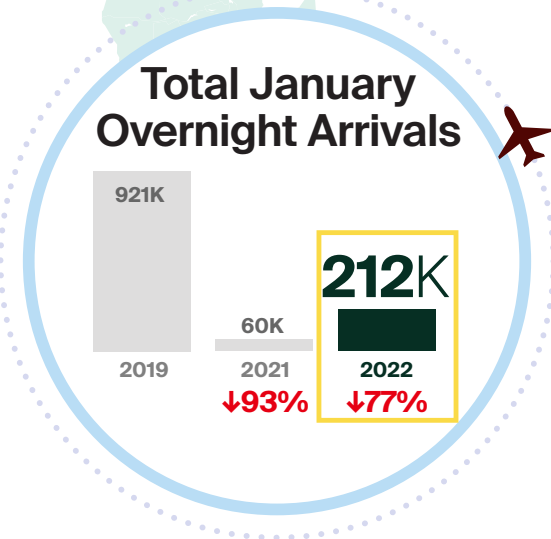

JANUARY 2022 OVERNIGHT ARRIVALS at a glance*

*Canadian borders opened to the US on Aug 9, 2021, and to international on Sep 7, 2021.

↓% = Percent change compared to the same period in 2019**
 □ = Increase in arrivals compared to 2021

Mode of Arrivals in January 2022

**Percentages shown are year-over-year changes compared to the same period in 2019.

Arrivals figures are preliminary estimates and are subject to change.

Infographic designed by @DestinationCAN
 For more information, visit www.destinationcanada.com