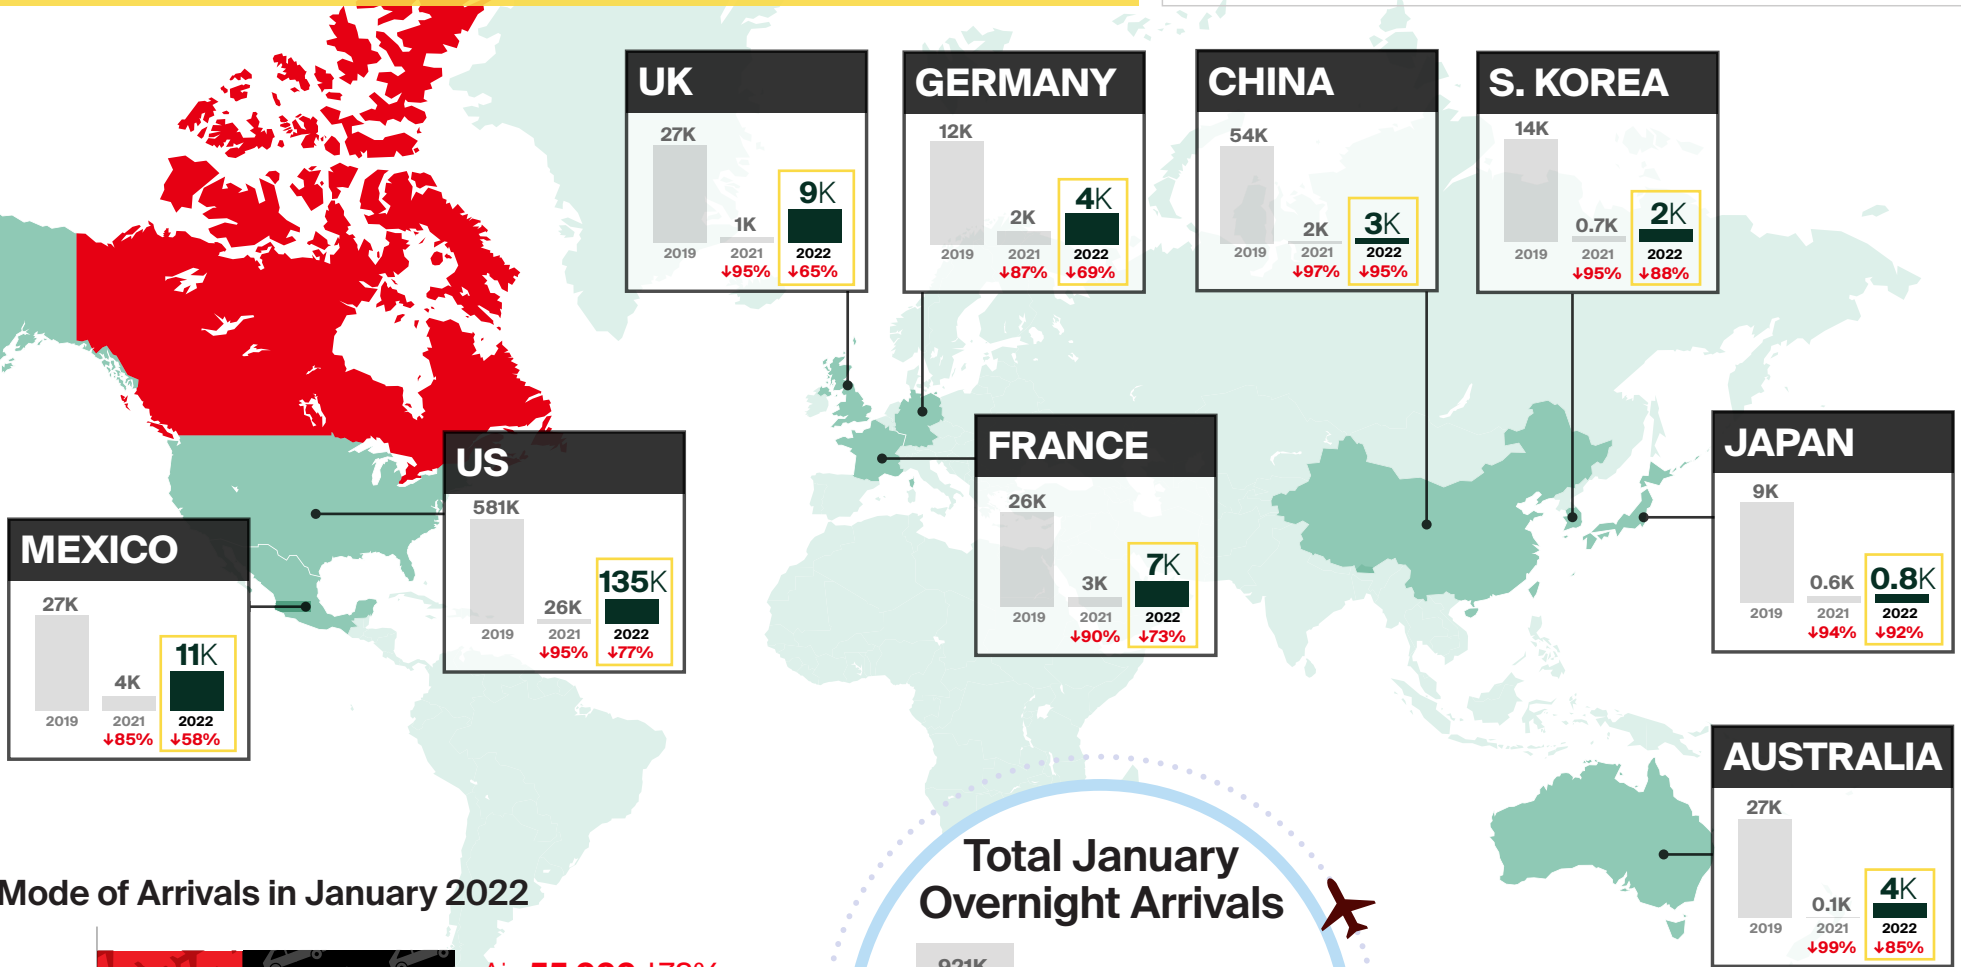

JANUARY 2022 OVERNIGHT ARRIVALS at a glance*

*Canadian borders opened to the US on Aug 9, 2021, and to international on Sep 7, 2021.

↓% = Percent change compared to the same period in 2019**
 □ = Increase in arrivals compared to 2021

Mode of Arrivals in January 2022

**Percentages shown are year-over-year changes compared to the same period in 2019.

Arrivals figures are preliminary estimates and are subject to change.

Infographic designed by @DestinationCAN
 For more information, visit www.destinationcanada.com