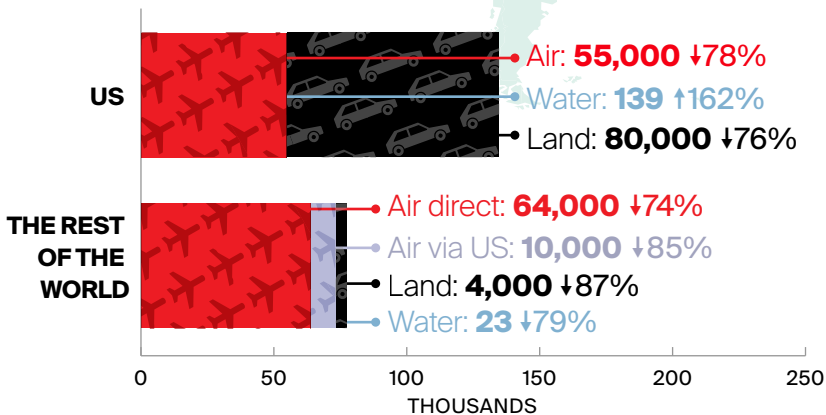

JANUARY 2022 OVERNIGHT ARRIVALS at a glance*

*Canadian borders opened to the US on Aug 9, 2021, and to international on Sep 7, 2021.

↓% = Percent change compared to the same period in 2019**
 □ = Increase in arrivals compared to 2021

Mode of Arrivals in January 2022

**Percentages shown are year-over-year changes compared to the same period in 2019.

Arrivals figures are preliminary estimates and are subject to change.

Infographic designed by @DestinationCAN
 For more information, visit www.destinationcanada.com