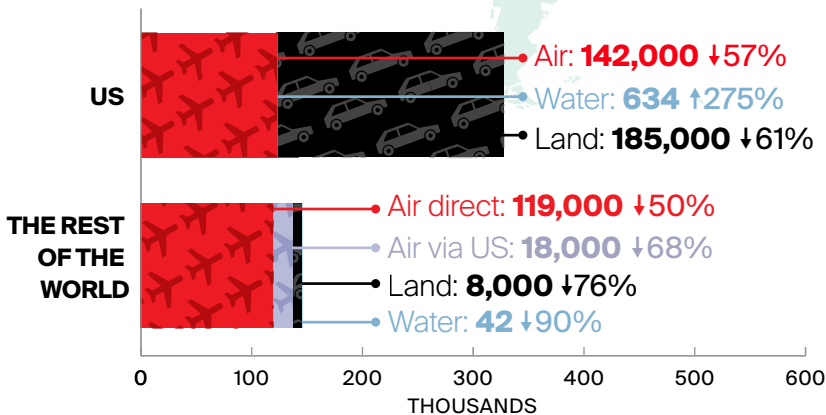

MARCH 2022 OVERNIGHT ARRIVALS at a glance*

*Canadian borders opened to the US on Aug 9, 2021, and to international on Sep 7, 2021.

↑↓% = Percent change (%) compared to the same period in 2019**

Mode of Arrivals in March 2022

**Percentages shown are year-over-year changes compared to the same period in 2019.

Arrivals figures are preliminary estimates and are subject to change.

Infographic designed by @DestinationCAN

For more information, visit www.destinationcanada.com