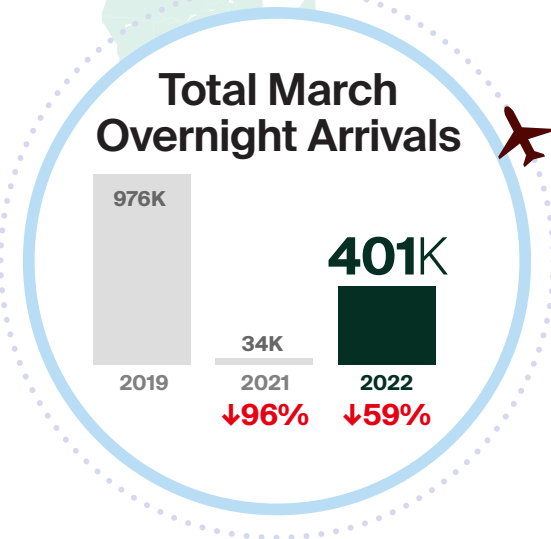

MARCH 2022 OVERNIGHT ARRIVALS at a glance*

*Canadian borders opened to the US on Aug 9, 2021, and to international on Sep 7, 2021.

↑↓% = Percent change (%) compared to the same period in 2019**

Mode of Arrivals in March 2022

**Percentages shown are year-over-year changes compared to the same period in 2019.

Arrivals figures are preliminary estimates and are subject to change.

Infographic designed by @DestinationCAN

For more information, visit www.destinationcanada.com