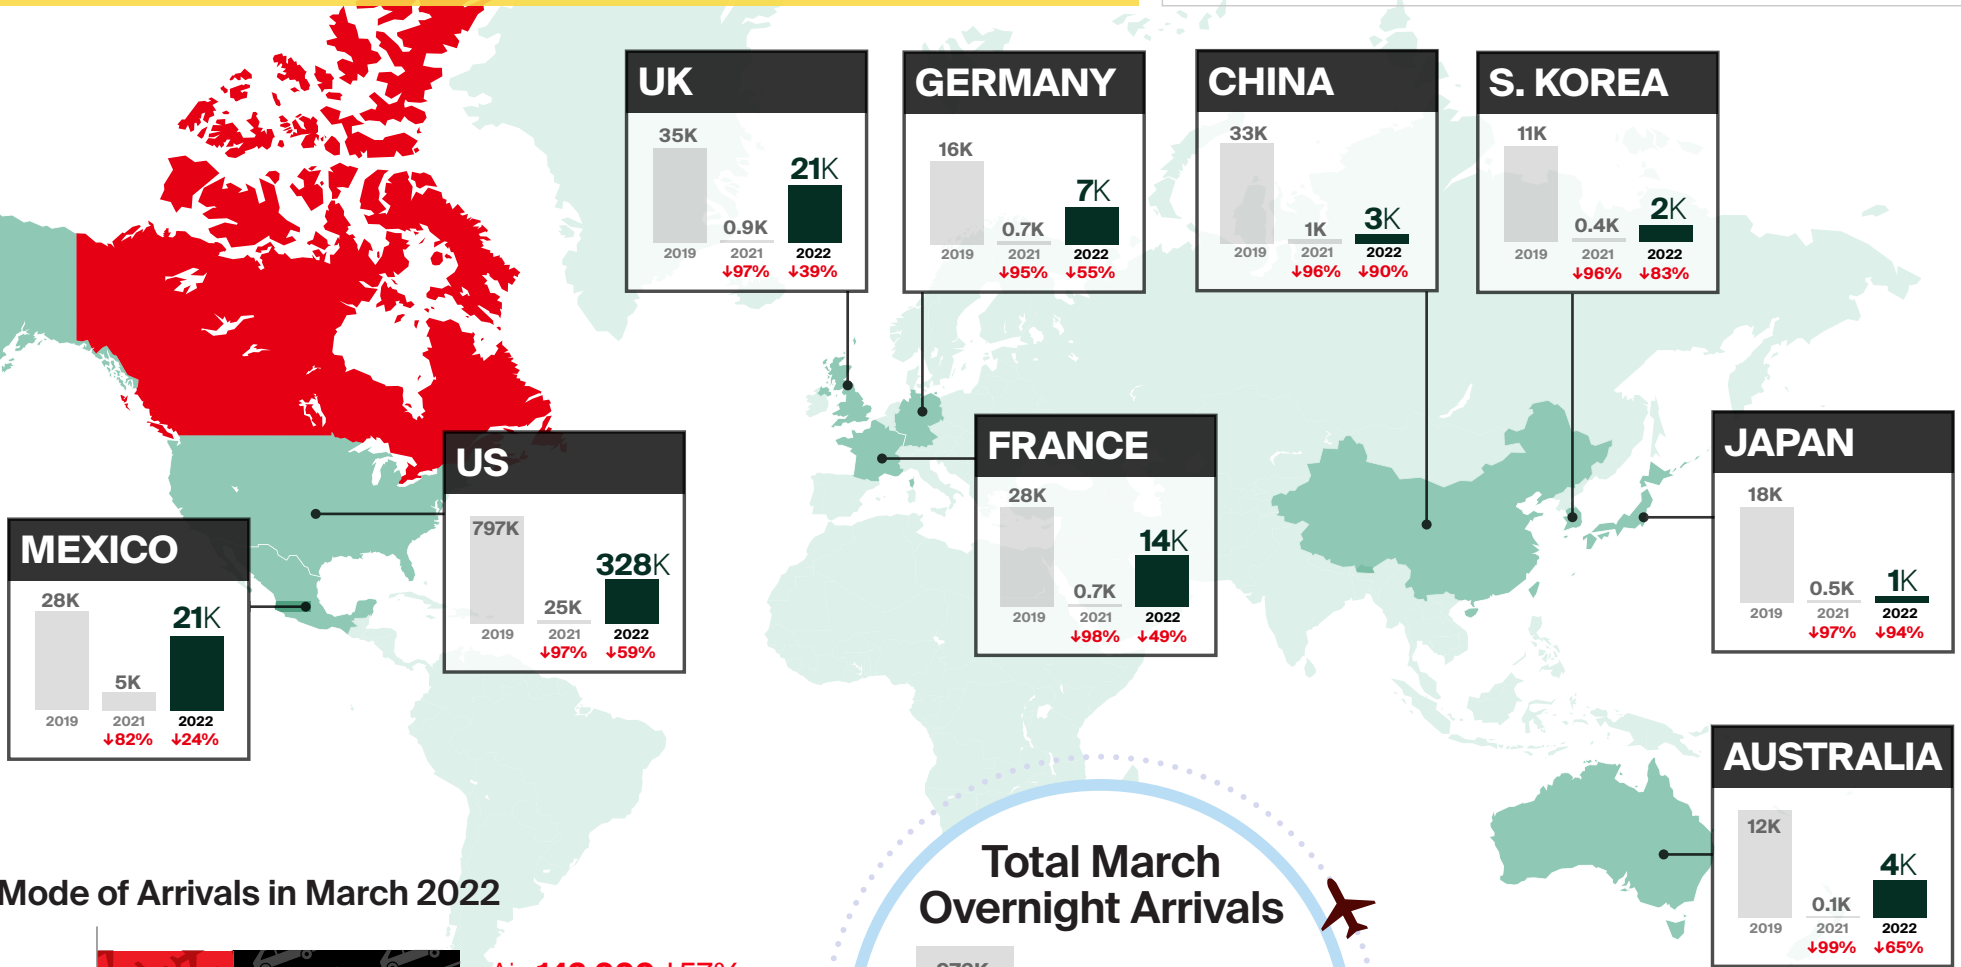

MARCH 2022 OVERNIGHT ARRIVALS at a glance*

*Canadian borders opened to the US on Aug 9, 2021, and to international on Sep 7, 2021.

↑↓% = Percent change (%) compared to the same period in 2019**

Mode of Arrivals in March 2022

**Percentages shown are year-over-year changes compared to the same period in 2019.

Arrivals figures are preliminary estimates and are subject to change.

Infographic designed by @DestinationCAN

For more information, visit www.destinationcanada.com