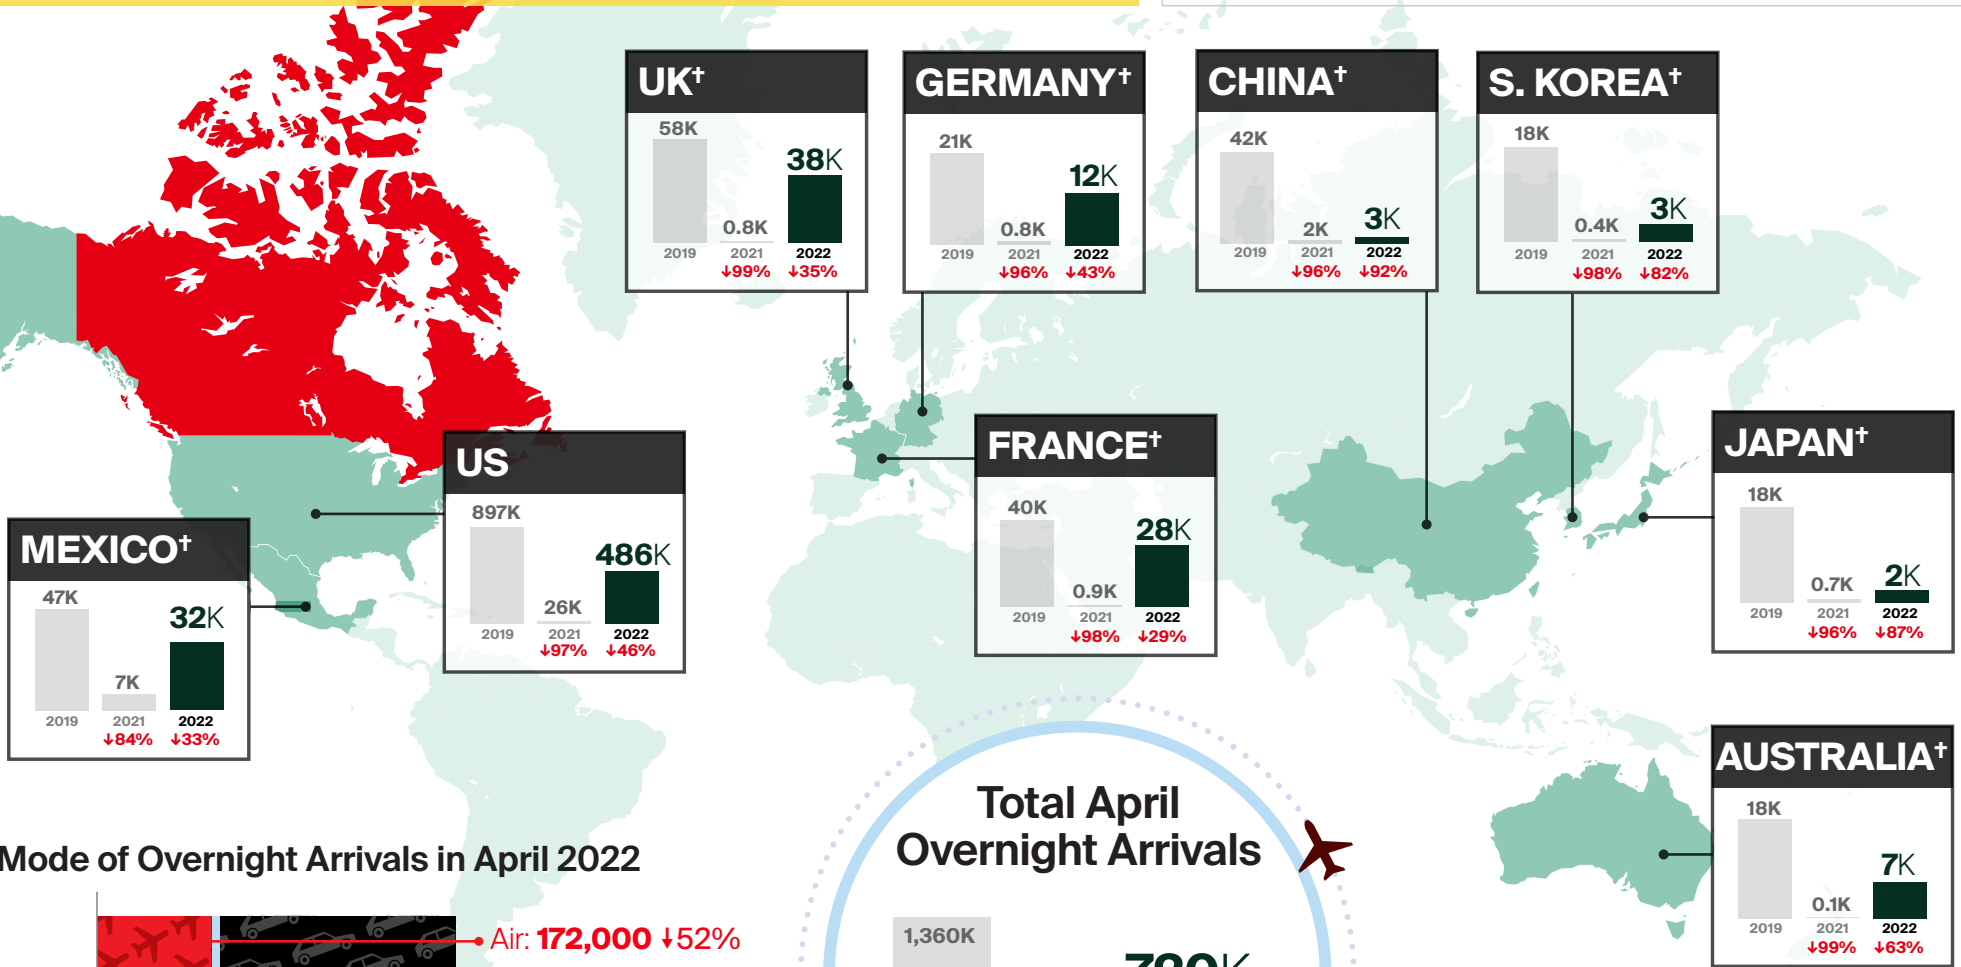

APRIL 2022 OVERNIGHT ARRIVALS at a glance*

*Canadian borders opened to the US on Aug 9, 2021, and to international on Sep 7, 2021.

↓↑% = Percent change (%) compared to the same period in 2019**

Mode of Overnight Arrivals in April 2022

**Percentages shown are year-over-year changes compared to the same period in 2019.

[†]The number of traveller arrivals for DC markets, excluding the United States, includes same day and overnight arrivals, whereas arrivals from the United States and globally only includes overnight arrivals (tourists).