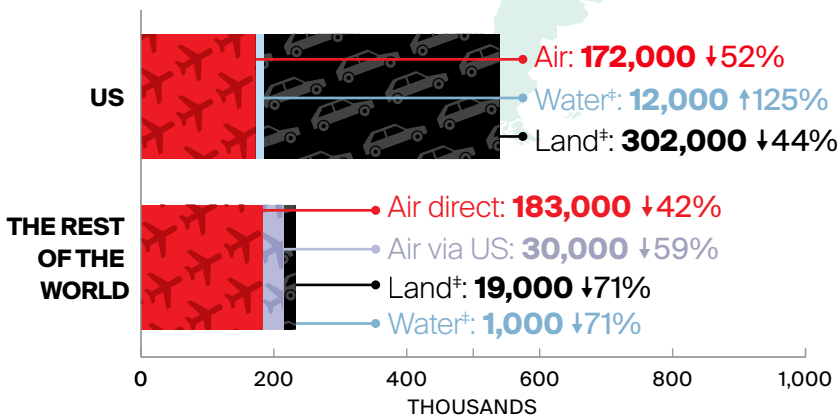

APRIL 2022 OVERNIGHT ARRIVALS at a glance*

*Canadian borders opened to the US on Aug 9, 2021, and to international on Sep 7, 2021.

↓↑% = Percent change (%) compared to the same period in 2019**

Mode of Overnight Arrivals in April 2022

**Percentages shown are year-over-year changes compared to the same period in 2019.

[†]The number of traveller arrivals for DC markets, excluding the United States, includes same day and overnight arrivals, whereas arrivals from the United States and globally only includes overnight arrivals (tourists).