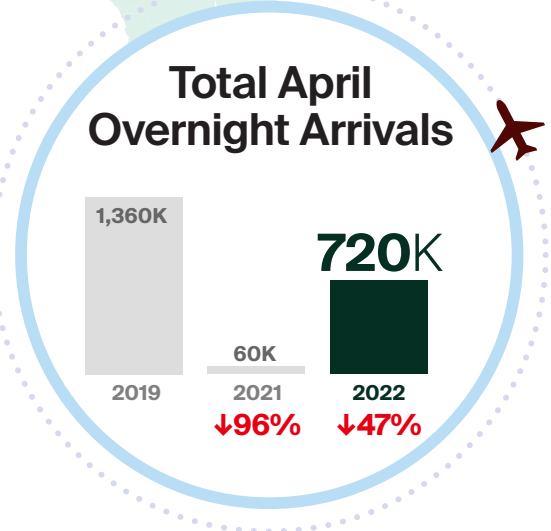

APRIL 2022 OVERNIGHT ARRIVALS at a glance*

*Canadian borders opened to the US on Aug 9, 2021, and to international on Sep 7, 2021.

↓↑% = Percent change (%) compared to the same period in 2019**

Mode of Overnight Arrivals in April 2022

**Percentages shown are year-over-year changes compared to the same period in 2019.

[†]The number of traveller arrivals for DC markets, excluding the United States, includes same day and overnight arrivals, whereas arrivals from the United States and globally only includes overnight arrivals (tourists).