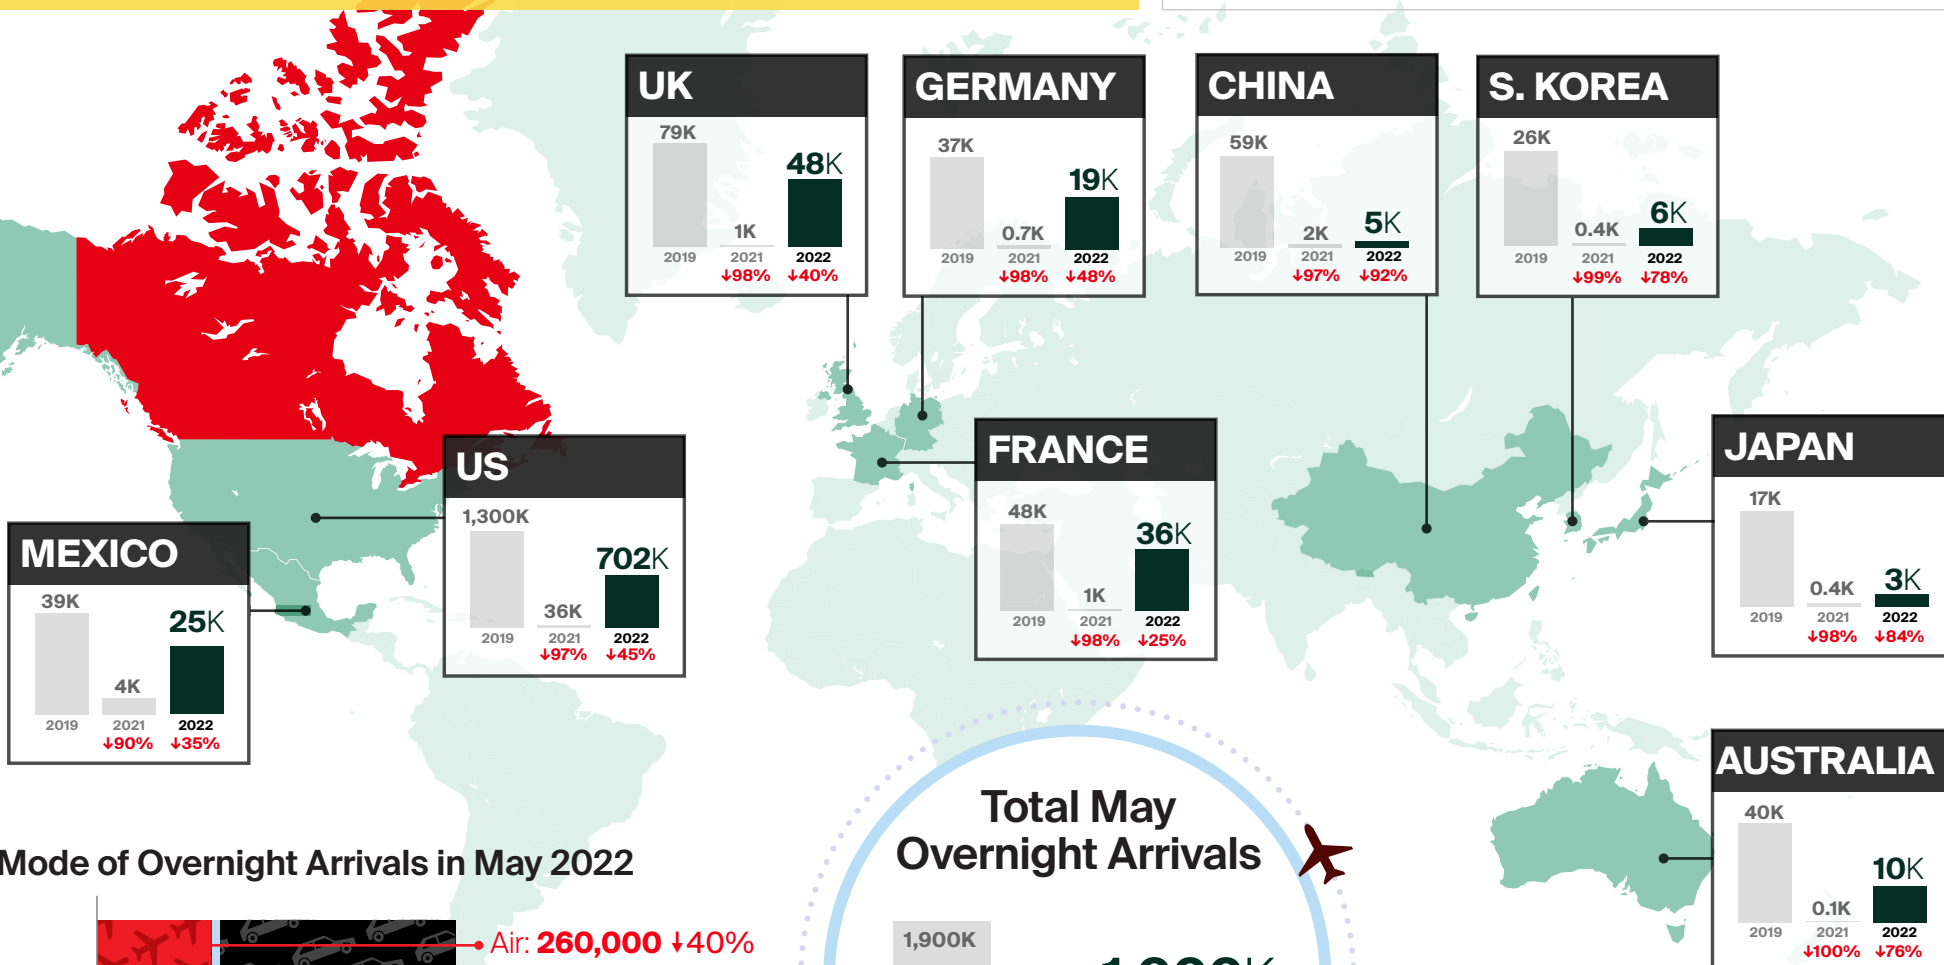

MAY 2022 OVERNIGHT ARRIVALS at a glance*

*Canadian borders opened to the US on Aug 9, 2021, and to international on Sep 7, 2021.

↓↑% = Percent change (%) compared to the same period in 2019**

Mode of Overnight Arrivals in May 2022

Total May Overnight Arrivals

**Percentages shown are year-over-year changes compared to the same period in 2019.

Arrivals figures are preliminary estimates and are subject to change.

Infographic designed by @DestinationCAN