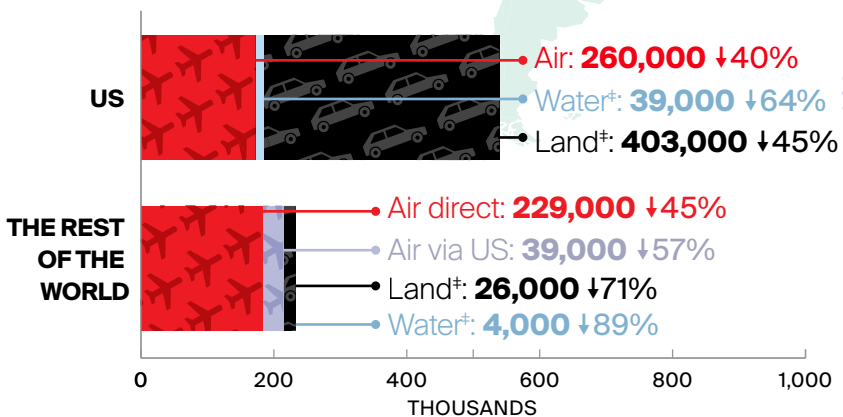

MAY 2022 OVERNIGHT ARRIVALS at a glance*

*Canadian borders opened to the US on Aug 9, 2021, and to international on Sep 7, 2021.

↓↑% = Percent change (%) compared to the same period in 2019**

Mode of Overnight Arrivals in May 2022

Total May Overnight Arrivals

**Percentages shown are year-over-year changes compared to the same period in 2019.

Arrivals figures are preliminary estimates and are subject to change.

Infographic designed by @DestinationCAN