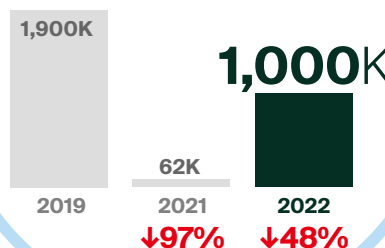

MAY 2022 OVERNIGHT ARRIVALS at a glance*

*Canadian borders opened to the US on Aug 9, 2021, and to international on Sep 7, 2021.

↓↑% = Percent change (%) compared to the same period in 2019**

Mode of Overnight Arrivals in May 2022

Total May Overnight Arrivals

**Percentages shown are year-over-year changes compared to the same period in 2019.

Arrivals figures are preliminary estimates and are subject to change.

Infographic designed by @DestinationCAN