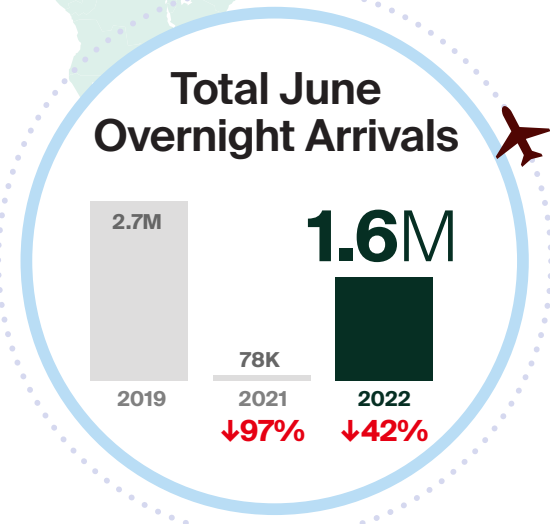

JUNE 2022 OVERNIGHT ARRIVALS at a glance*

*Canadian borders opened to the US on Aug 9, 2021, and to international on Sep 7, 2021.

↓↑% = Percent change (%) compared to the same period in 2019**

Mode of Overnight Arrivals in June 2022

**Percentages shown are year-over-year changes compared to the same period in 2019.

Arrivals figures are preliminary estimates and are subject to change.

Infographic designed by @DestinationCAN

For more information, visit www.destinationcanada.com