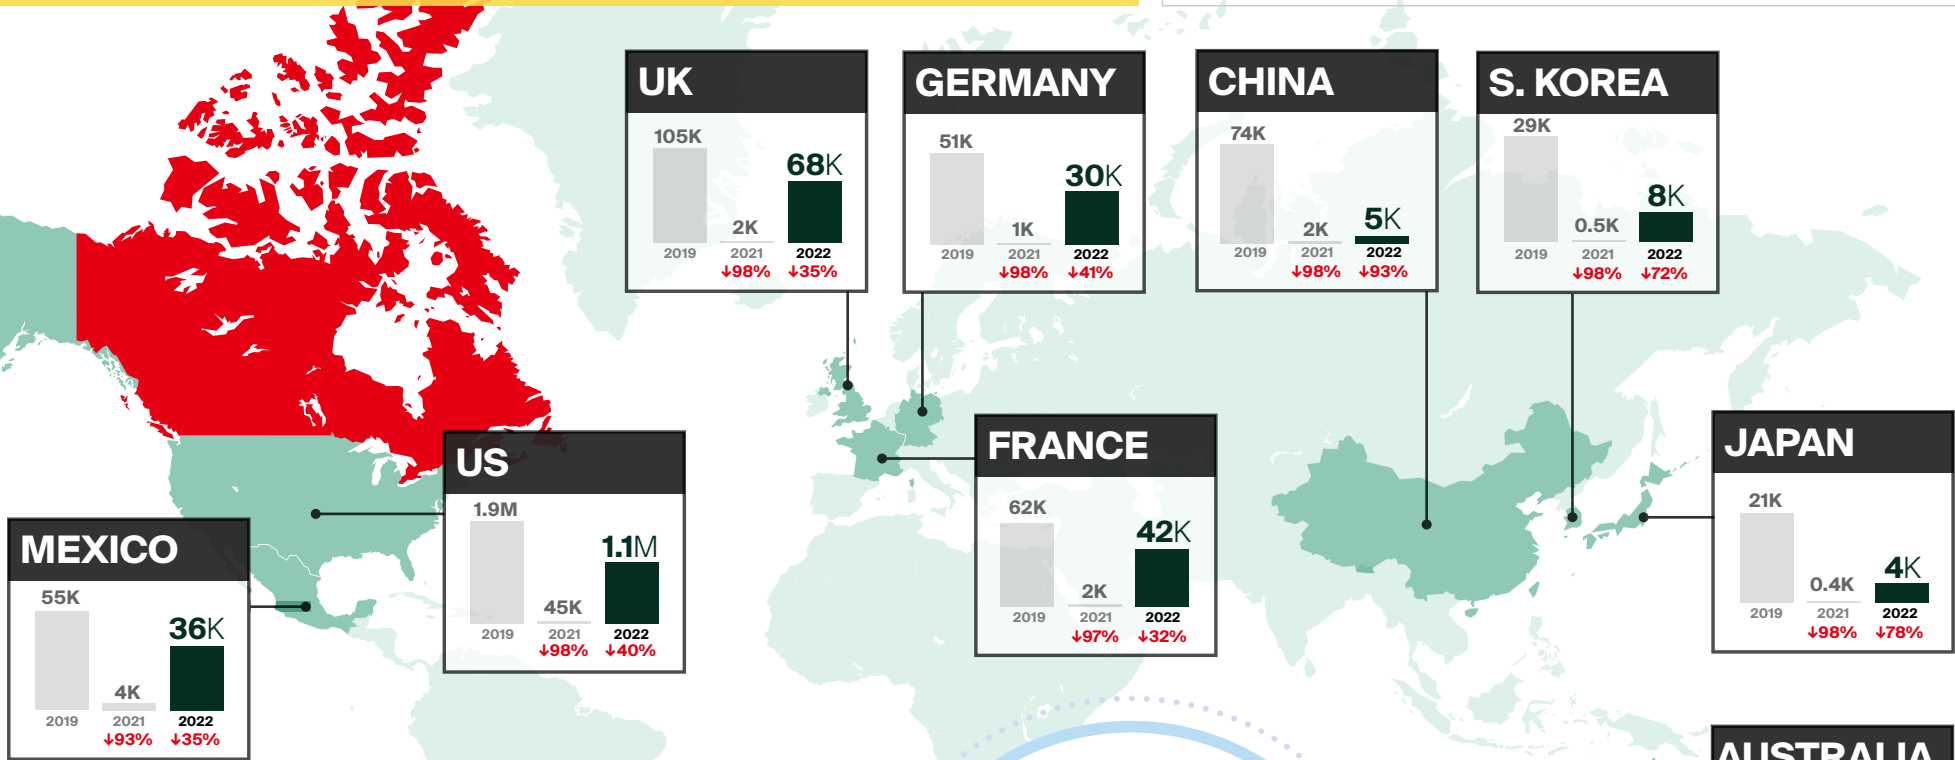

JUNE 2022 OVERNIGHT ARRIVALS at a glance*

*Canadian borders opened to the US on Aug 9, 2021, and to international on Sep 7, 2021.

↓↑% = Percent change (%) compared to the same period in 2019**

Mode of Overnight Arrivals in June 2022

**Percentages shown are year-over-year changes compared to the same period in 2019.

Arrivals figures are preliminary estimates and are subject to change.

Infographic designed by @DestinationCAN

For more information, visit www.destinationcanada.com