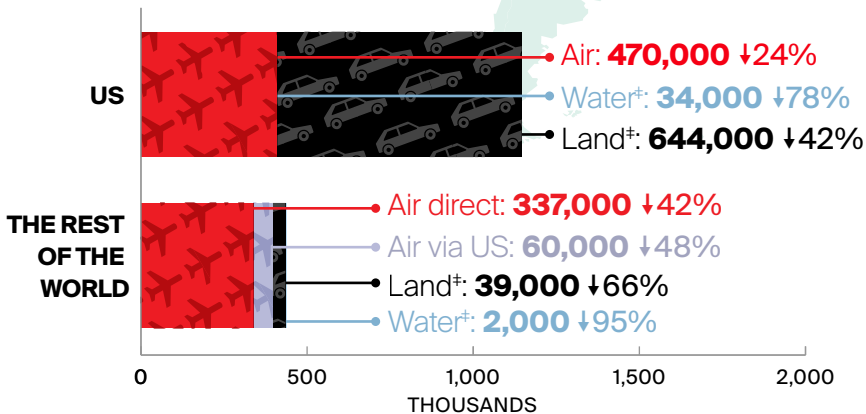

JUNE 2022 OVERNIGHT ARRIVALS at a glance*

*Canadian borders opened to the US on Aug 9, 2021, and to international on Sep 7, 2021.

↓↑% = Percent change (%) compared to the same period in 2019**

Mode of Overnight Arrivals in June 2022

**Percentages shown are year-over-year changes compared to the same period in 2019.

Arrivals figures are preliminary estimates and are subject to change.

Infographic designed by @DestinationCAN

For more information, visit www.destinationcanada.com