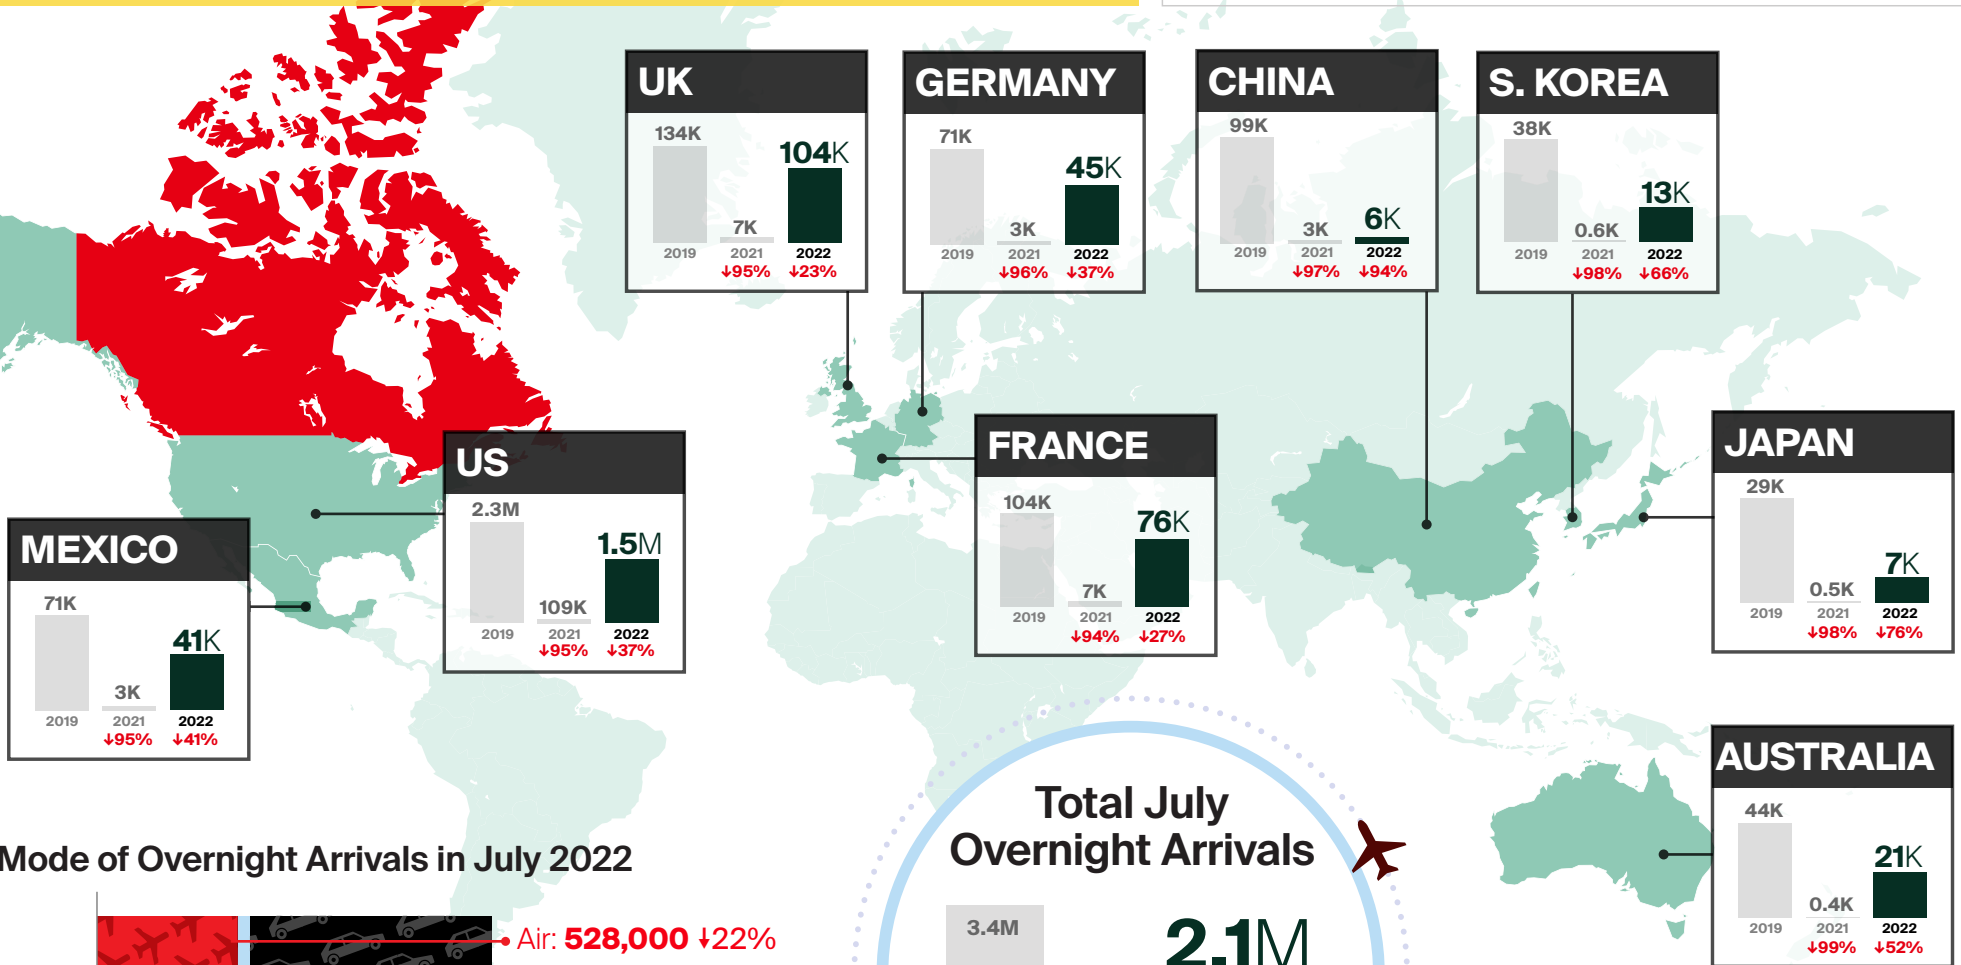

JULY 2022 OVERNIGHT ARRIVALS at a glance*

*Canadian borders opened to the US on Aug 9, 2021, and to international on Sep 7, 2021.

↓↑% = Percent change (%) compared to the same period in 2019**

Mode of Overnight Arrivals in July 2022

**Percentages shown are year-over-year changes compared to the same period in 2019.

Arrivals figures are preliminary estimates and are subject to change.

Infographic designed by @DestinationCAN

For more information, visit www.destinationcanada.com