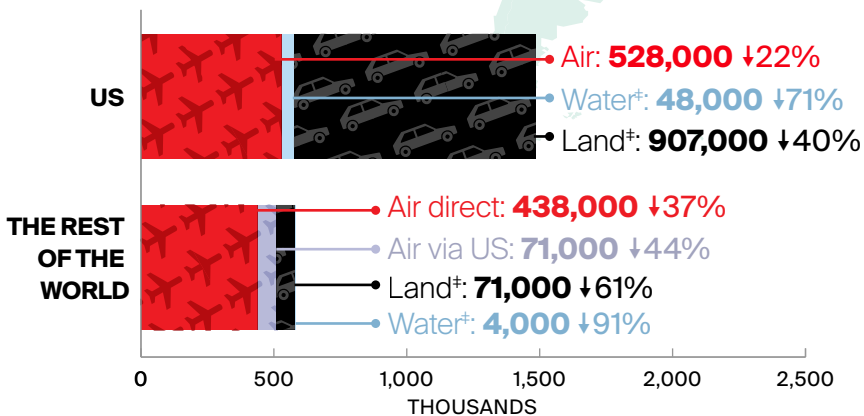

JULY 2022 OVERNIGHT ARRIVALS at a glance*

*Canadian borders opened to the US on Aug 9, 2021, and to international on Sep 7, 2021.

↓↑% = Percent change (%) compared to the same period in 2019**

Mode of Overnight Arrivals in July 2022

**Percentages shown are year-over-year changes compared to the same period in 2019.

Arrivals figures are preliminary estimates and are subject to change.

Infographic designed by @DestinationCAN

For more information, visit www.destinationcanada.com