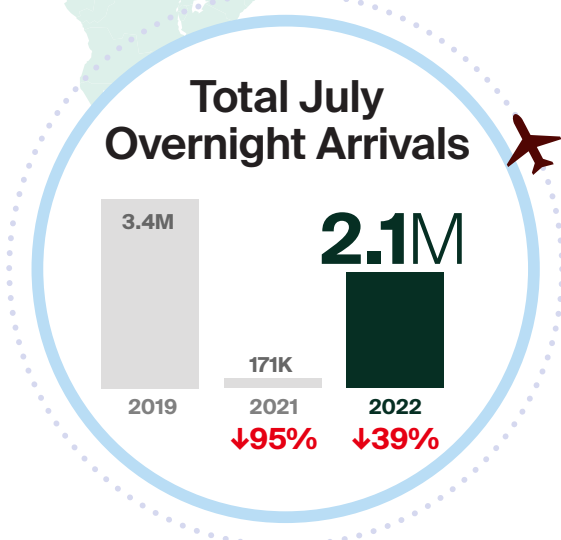

JULY 2022 OVERNIGHT ARRIVALS at a glance*

*Canadian borders opened to the US on Aug 9, 2021, and to international on Sep 7, 2021.

↓↑% = Percent change (%) compared to the same period in 2019**

Mode of Overnight Arrivals in July 2022

**Percentages shown are year-over-year changes compared to the same period in 2019.

Arrivals figures are preliminary estimates and are subject to change.

Infographic designed by @DestinationCAN

For more information, visit www.destinationcanada.com