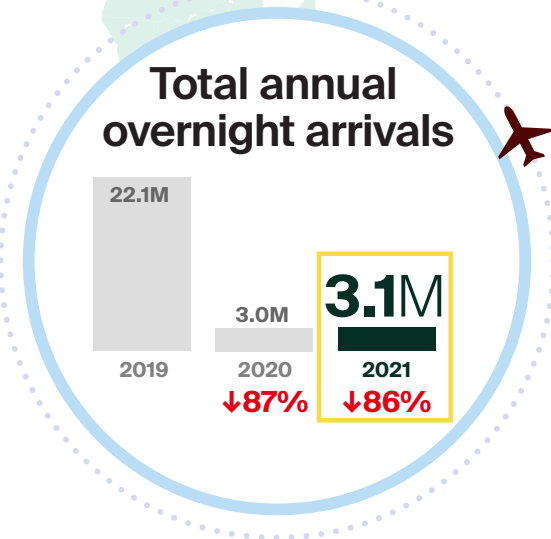

# 2021 OVERNIGHT ARRIVALS at a glance\*

\*Canadian borders opened to the US on Aug 9, 2021, and to international on Sep 7, 2021.

↓% = percent changed since 2019\*\*

☐ = Increase in arrivals compared to 2020

## Mode of Arrivals in 2021

\*\*Percentages shown are year-over-year changes compared to the same period in 2019.

†The number of sea and cruise arrivals which accounted for around 4% of total arrivals in 2019 is close to 0% in 2021.