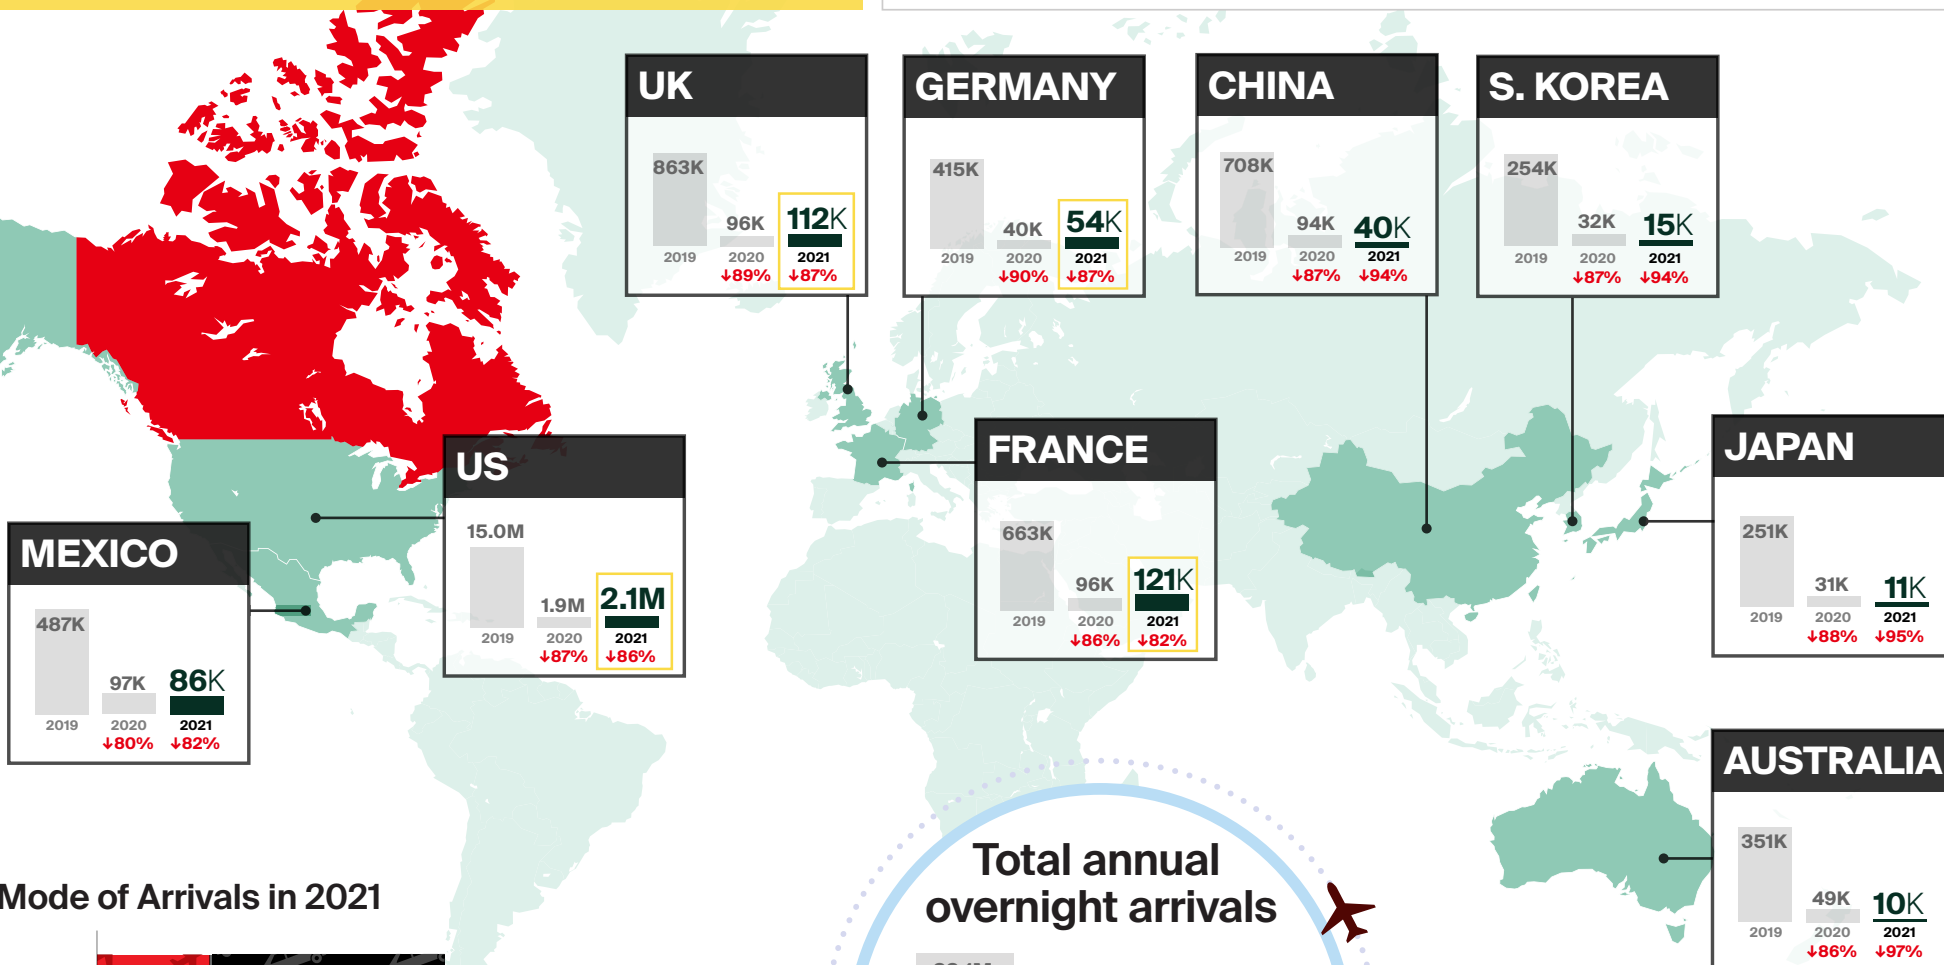

# 2021 OVERNIGHT ARRIVALS at a glance\*

\*Canadian borders opened to the US on Aug 9, 2021, and to international on Sep 7, 2021.

↓% = percent changed since 2019\*\*

☐ = Increase in arrivals compared to 2020

## Mode of Arrivals in 2021

\*\*Percentages shown are year-over-year changes compared to the same period in 2019.

†The number of sea and cruise arrivals which accounted for around 4% of total arrivals in 2019 is close to 0% in 2021.