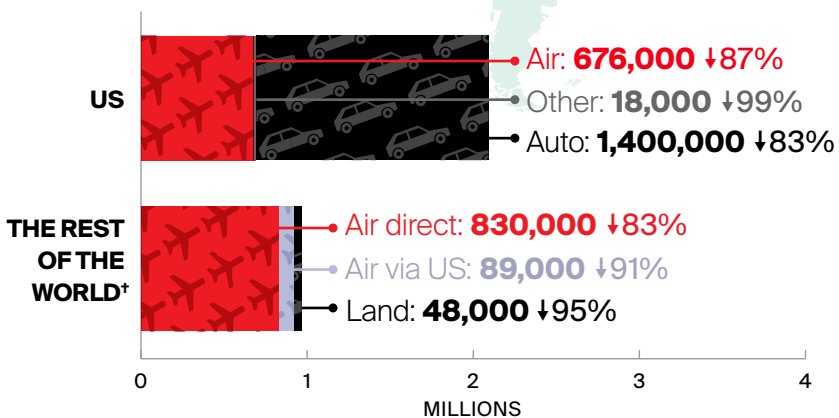

# 2021 OVERNIGHT ARRIVALS at a glance\*

\*Canadian borders opened to the US on Aug 9, 2021, and to international on Sep 7, 2021.

↓% = percent changed since 2019\*\*

☐ = Increase in arrivals compared to 2020

## Mode of Arrivals in 2021

\*\*Percentages shown are year-over-year changes compared to the same period in 2019.

†The number of sea and cruise arrivals which accounted for around 4% of total arrivals in 2019 is close to 0% in 2021.