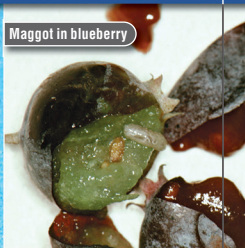

# BLUEBERRY MAGGOT

WHITE SCUTELLUM

WHITE STRIPES  
ON ABDOMEN

Actual Size ▲

## HOSTS

- BLUEBERRY
- HUCKLEBERRY

Canadian Food  
Inspection Agency

Agence canadienne  
d'inspection des aliments

Canada

## BLUEBERRY MAGGOT (*Rhagoletis mendax*)

Maggot in  
blueberry

Blueberry with exit hole

Maggot in blueberry

© 2019 Her Majesty the Queen in Right of Canada | Aussi disponible en français  
Photo Credits: Joseph Moisan-De Serres (MAPAQ), Pierre Lemoyne (AAFC), Jerry A. Payne (USDA-ARS)  
Use without permission is prohibited | Report ALL sightings: [www.inspection.gc.ca/pests](http://www.inspection.gc.ca/pests)