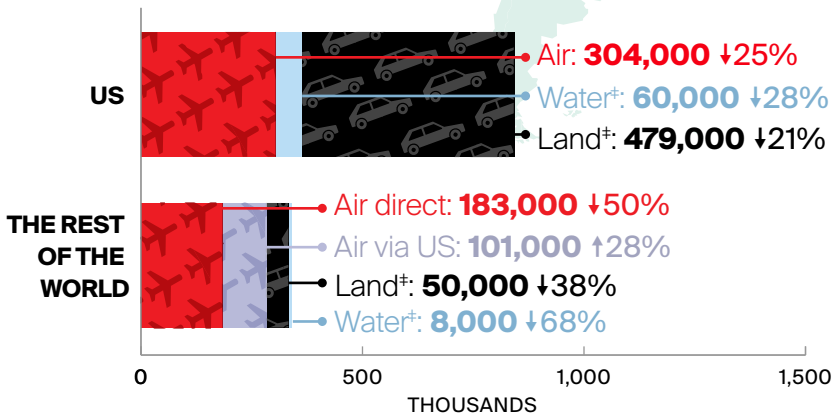

OCTOBER 2022 OVERNIGHT ARRIVALS at a glance*

*Canadian borders opened to the US on Aug 9, 2021, and to other countries on Sep 7, 2021.

↓↑% = Percent change (%) compared to the same period in 2019**

Mode of Overnight Arrivals in October 2022

**Percentages shown are year-over-year changes compared to the same period in 2019.

Arrivals figures are preliminary estimates and are subject to change.

Infographic designed by @DestinationCAN

For more information, visit www.destinationcanada.com