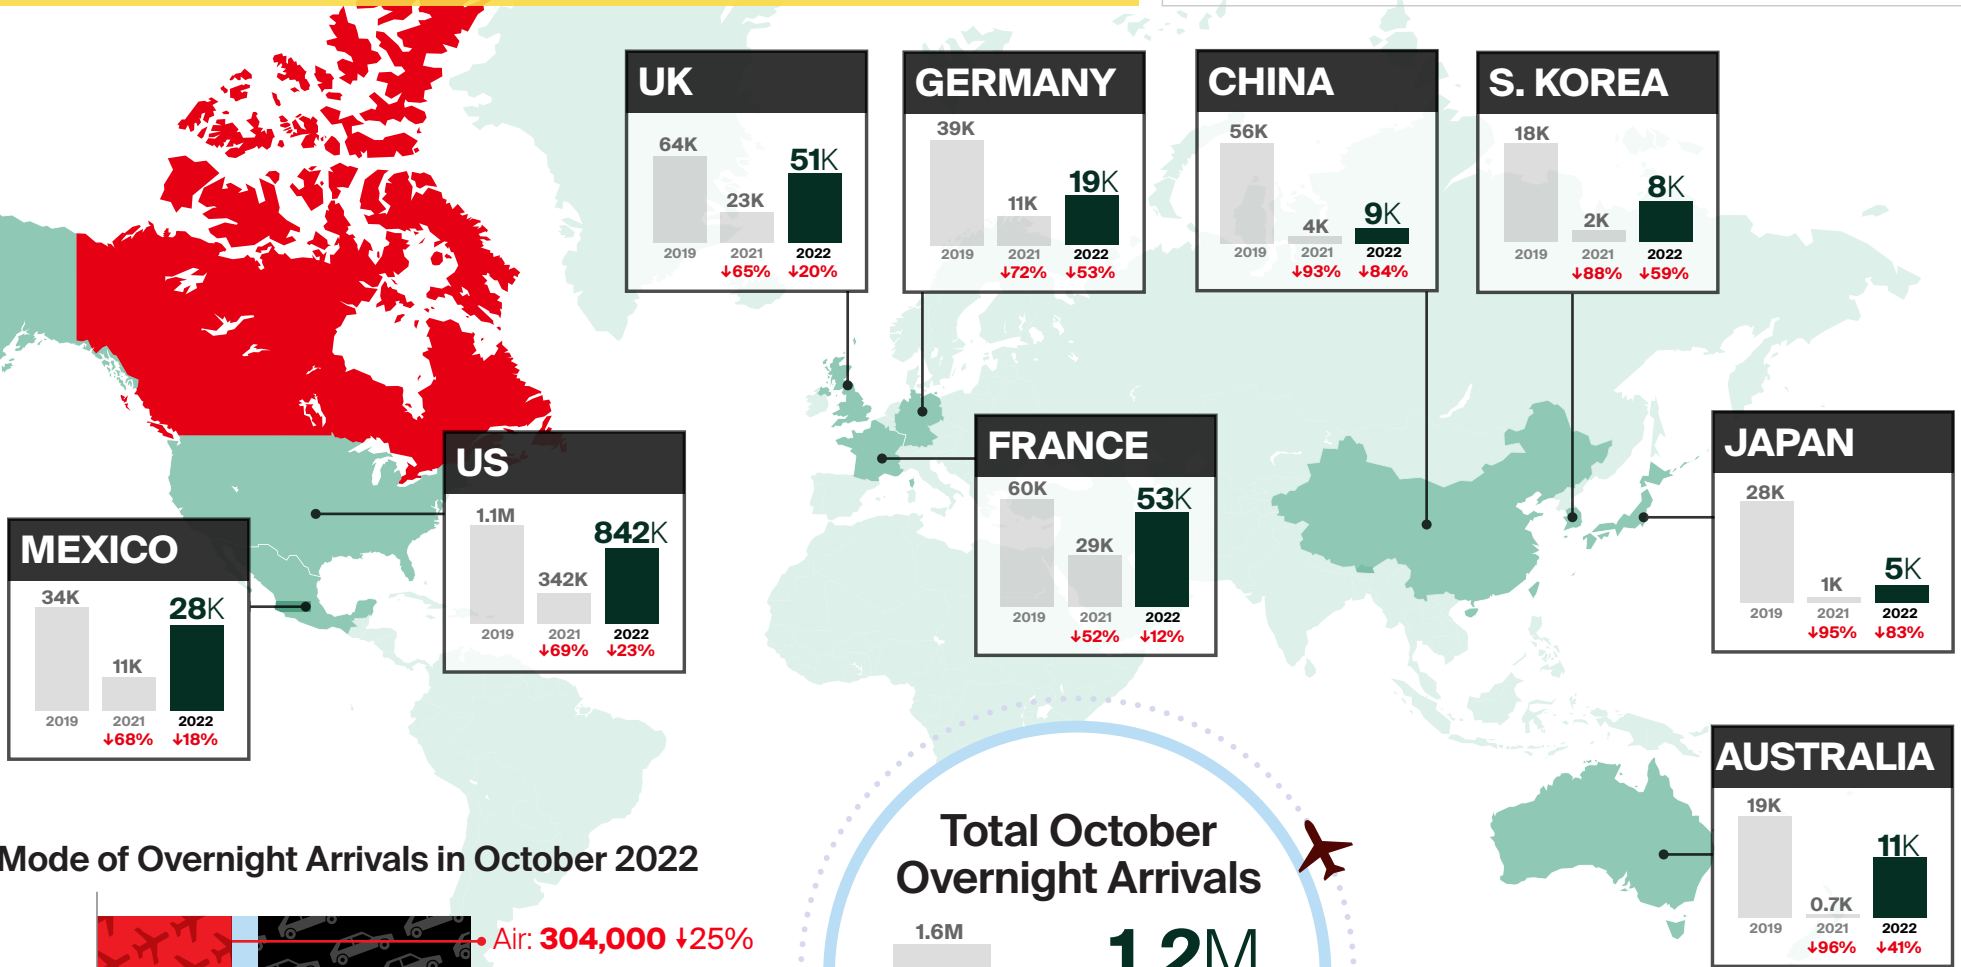

OCTOBER 2022 OVERNIGHT ARRIVALS at a glance*

*Canadian borders opened to the US on Aug 9, 2021, and to other countries on Sep 7, 2021.

↓↑% = Percent change (%) compared to the same period in 2019**

Mode of Overnight Arrivals in October 2022

**Percentages shown are year-over-year changes compared to the same period in 2019.

Arrivals figures are preliminary estimates and are subject to change.

Infographic designed by @DestinationCAN

For more information, visit www.destinationcanada.com