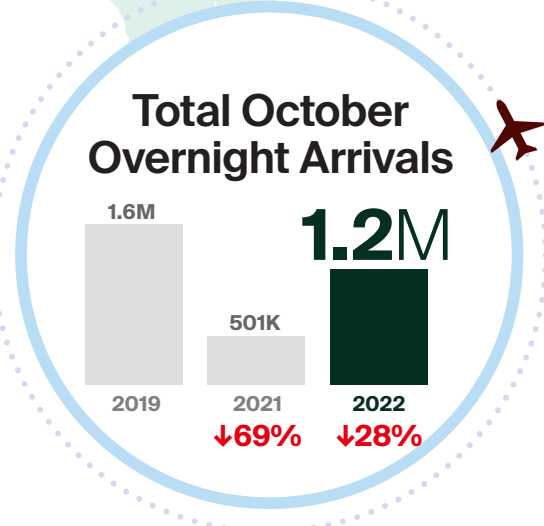

OCTOBER 2022 OVERNIGHT ARRIVALS at a glance*

*Canadian borders opened to the US on Aug 9, 2021, and to other countries on Sep 7, 2021.

↓↑% = Percent change (%) compared to the same period in 2019**

Mode of Overnight Arrivals in October 2022

**Percentages shown are year-over-year changes compared to the same period in 2019.

Arrivals figures are preliminary estimates and are subject to change.

Infographic designed by @DestinationCAN

For more information, visit www.destinationcanada.com