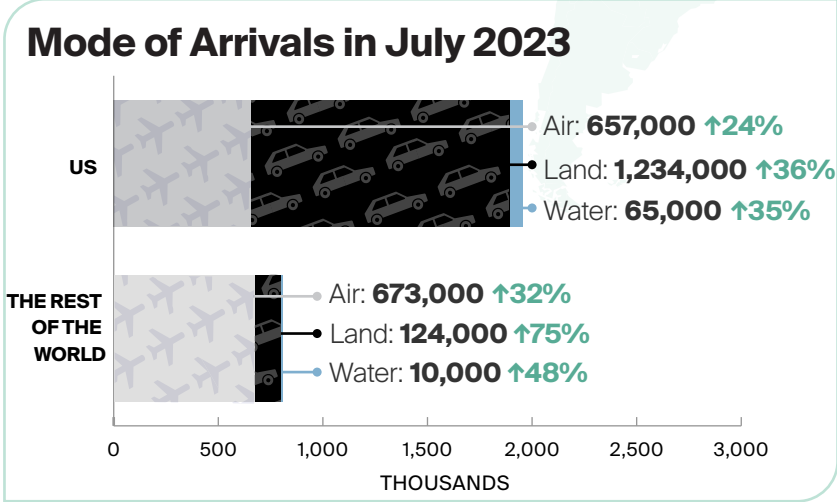

JULY 2023

OVERNIGHT ARRIVALS AT A GLANCE

LEGEND

% current proportion of 2019 levels

Overnight arrivals

↓↑% = Percent change (%) compared to the same period in 2022

After reopening its borders to international travel in late summer 2021, Canada removed all COVID-19 border regulations on October 1, 2022.