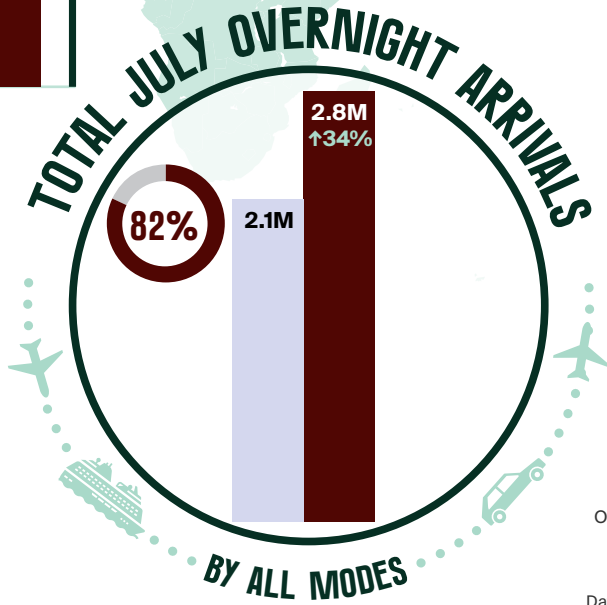

JULY 2023

OVERNIGHT ARRIVALS AT A GLANCE

LEGEND

% current proportion of 2019 levels

Overnight arrivals

↓↑% = Percent change (%) compared to the same period in 2022

After reopening its borders to international travel in late summer 2021, Canada removed all COVID-19 border regulations on October 1, 2022.