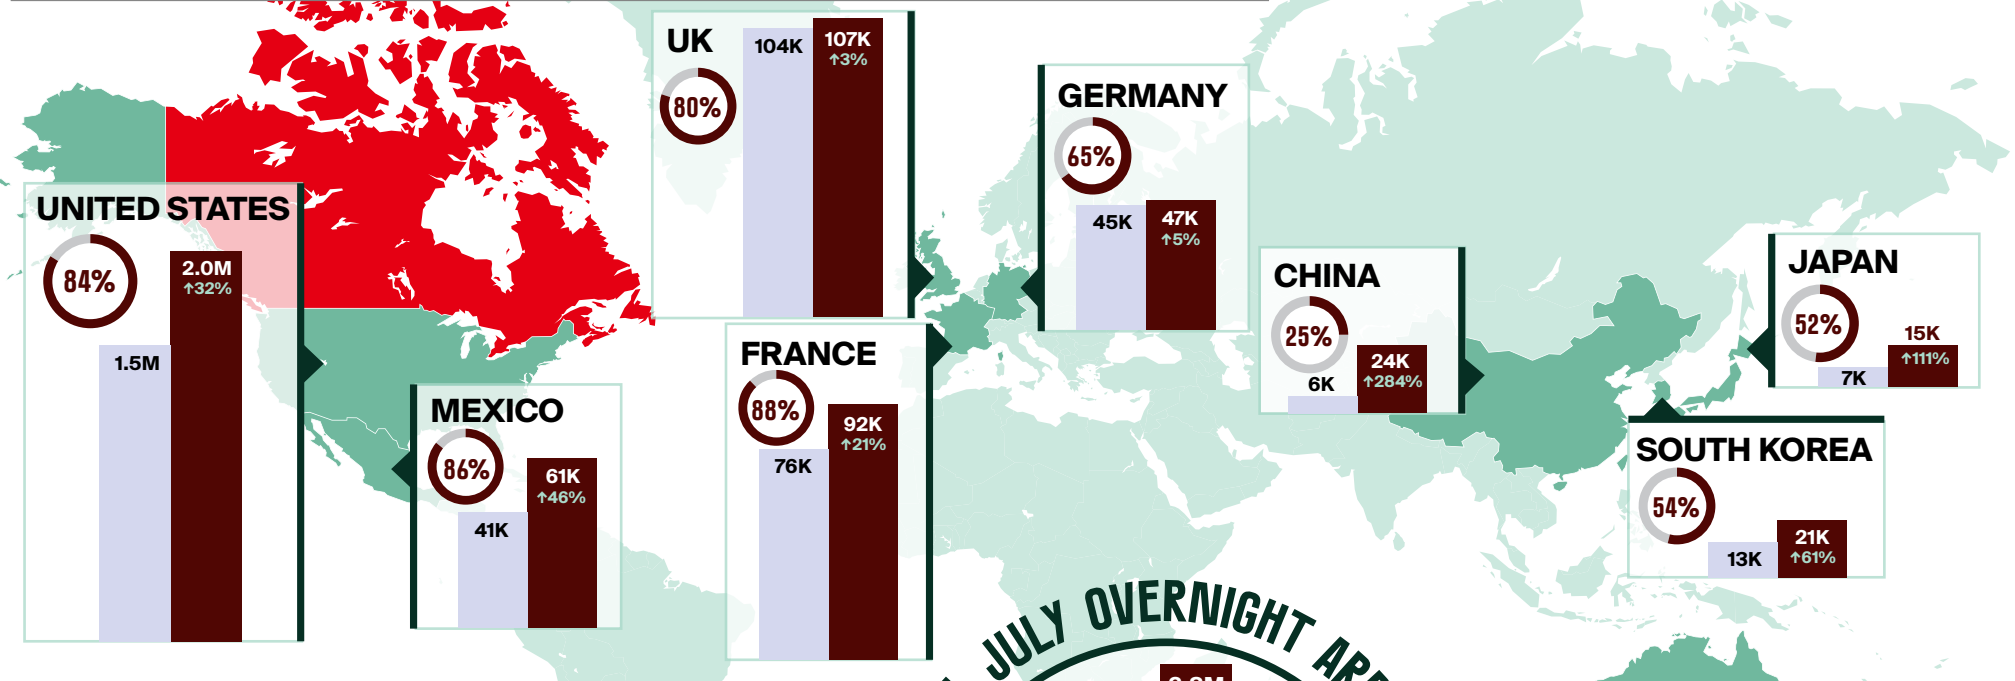

JULY 2023

OVERNIGHT ARRIVALS AT A GLANCE

LEGEND

% current proportion of 2019 levels

Overnight arrivals

↓↑% = Percent change (%) compared to the same period in 2022

After reopening its borders to international travel in late summer 2021, Canada removed all COVID-19 border regulations on October 1, 2022.