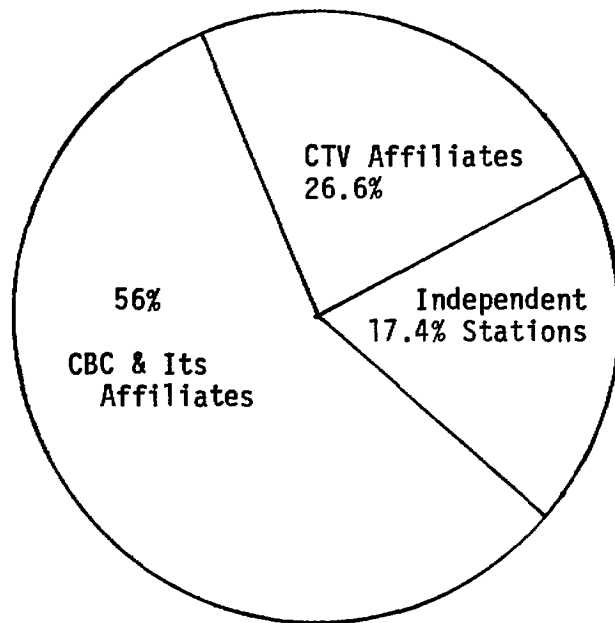

GRAPH 3 continued

ENGLISH LANGUAGE NETWORKS

Total Subscribers with access to an English Canadian TV Channel

FRENCH LANGUAGE NETWORKS