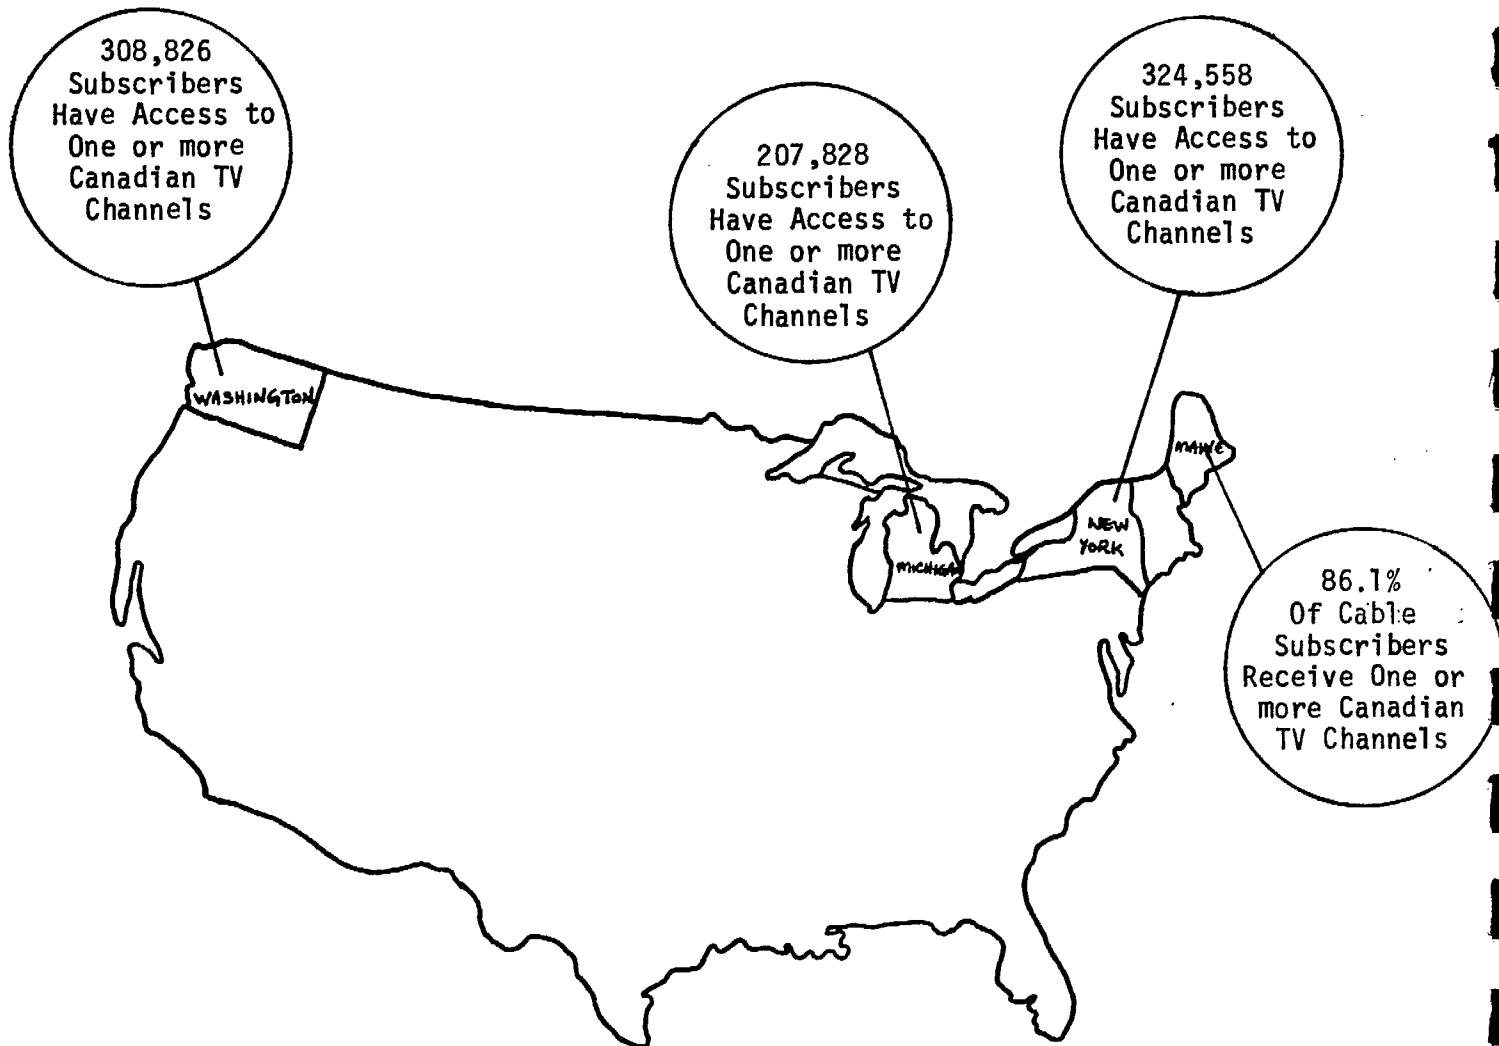

*This figure does not include franchises not yet operating.

Source: Television Factbook 1980 Edition/No. 49

HIGHLIGHTS

MAP 2

The States of New York, Washington, and Michigan have the greatest number of U.S. Cable Subscribers that have access to one or more Canadian TV Channels.

The State of Maine has the highest percentage of Cable Subscribers with Canadian TV Channels available, but it has a relatively small total population.

TABLE 4

SUMMARY OF U.S. STATES REPORTING CABLE DISTRIBUTION OF ONE OR MORE CANADIAN TELEVISION CHANNELSSUBSCRIBER INFORMATION (1979)