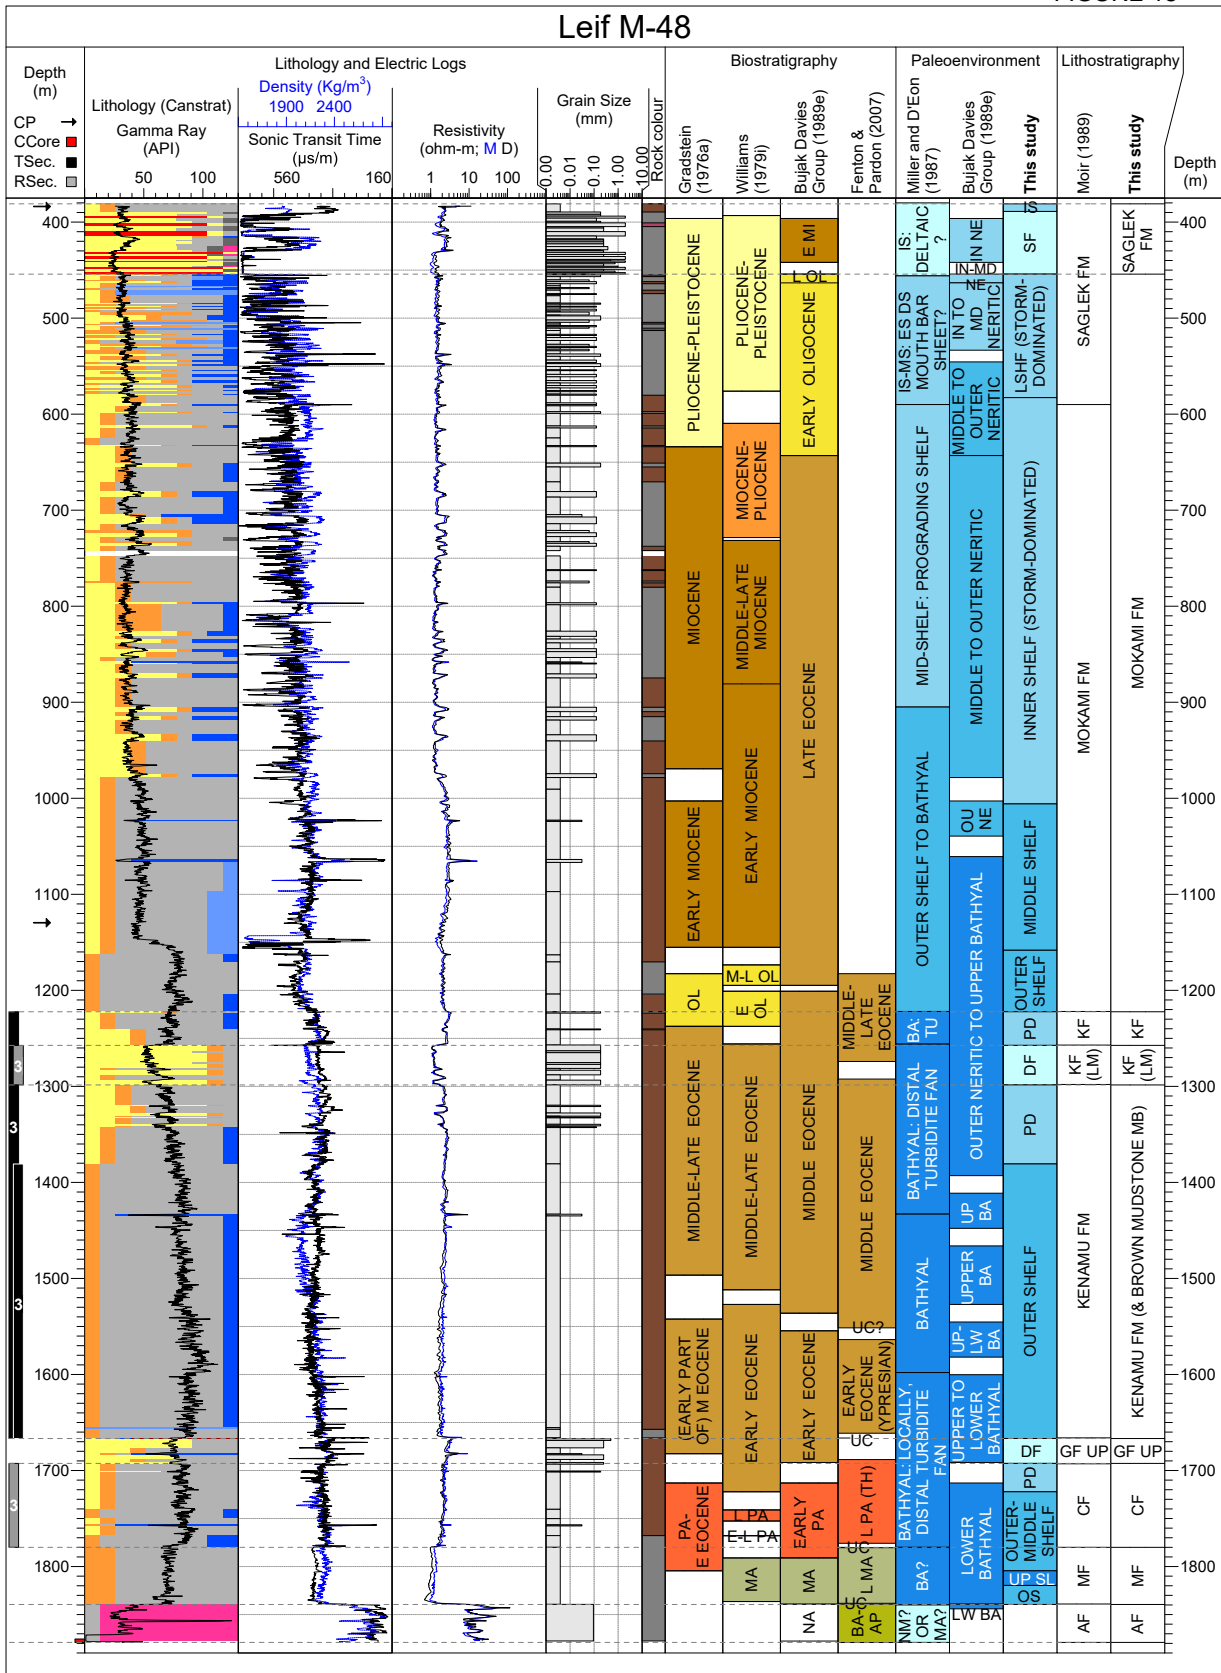

FIGURE 8

Freydis B-87

Gilbert F-53

Gudrid H-55

Hekja O-71

Leif E-38

# Leif M-48

North Bjarvi F-06

Roberval K-92

Skolp E-07

Snorri J-90

# South Hopedale L-39

South Labrador N-79