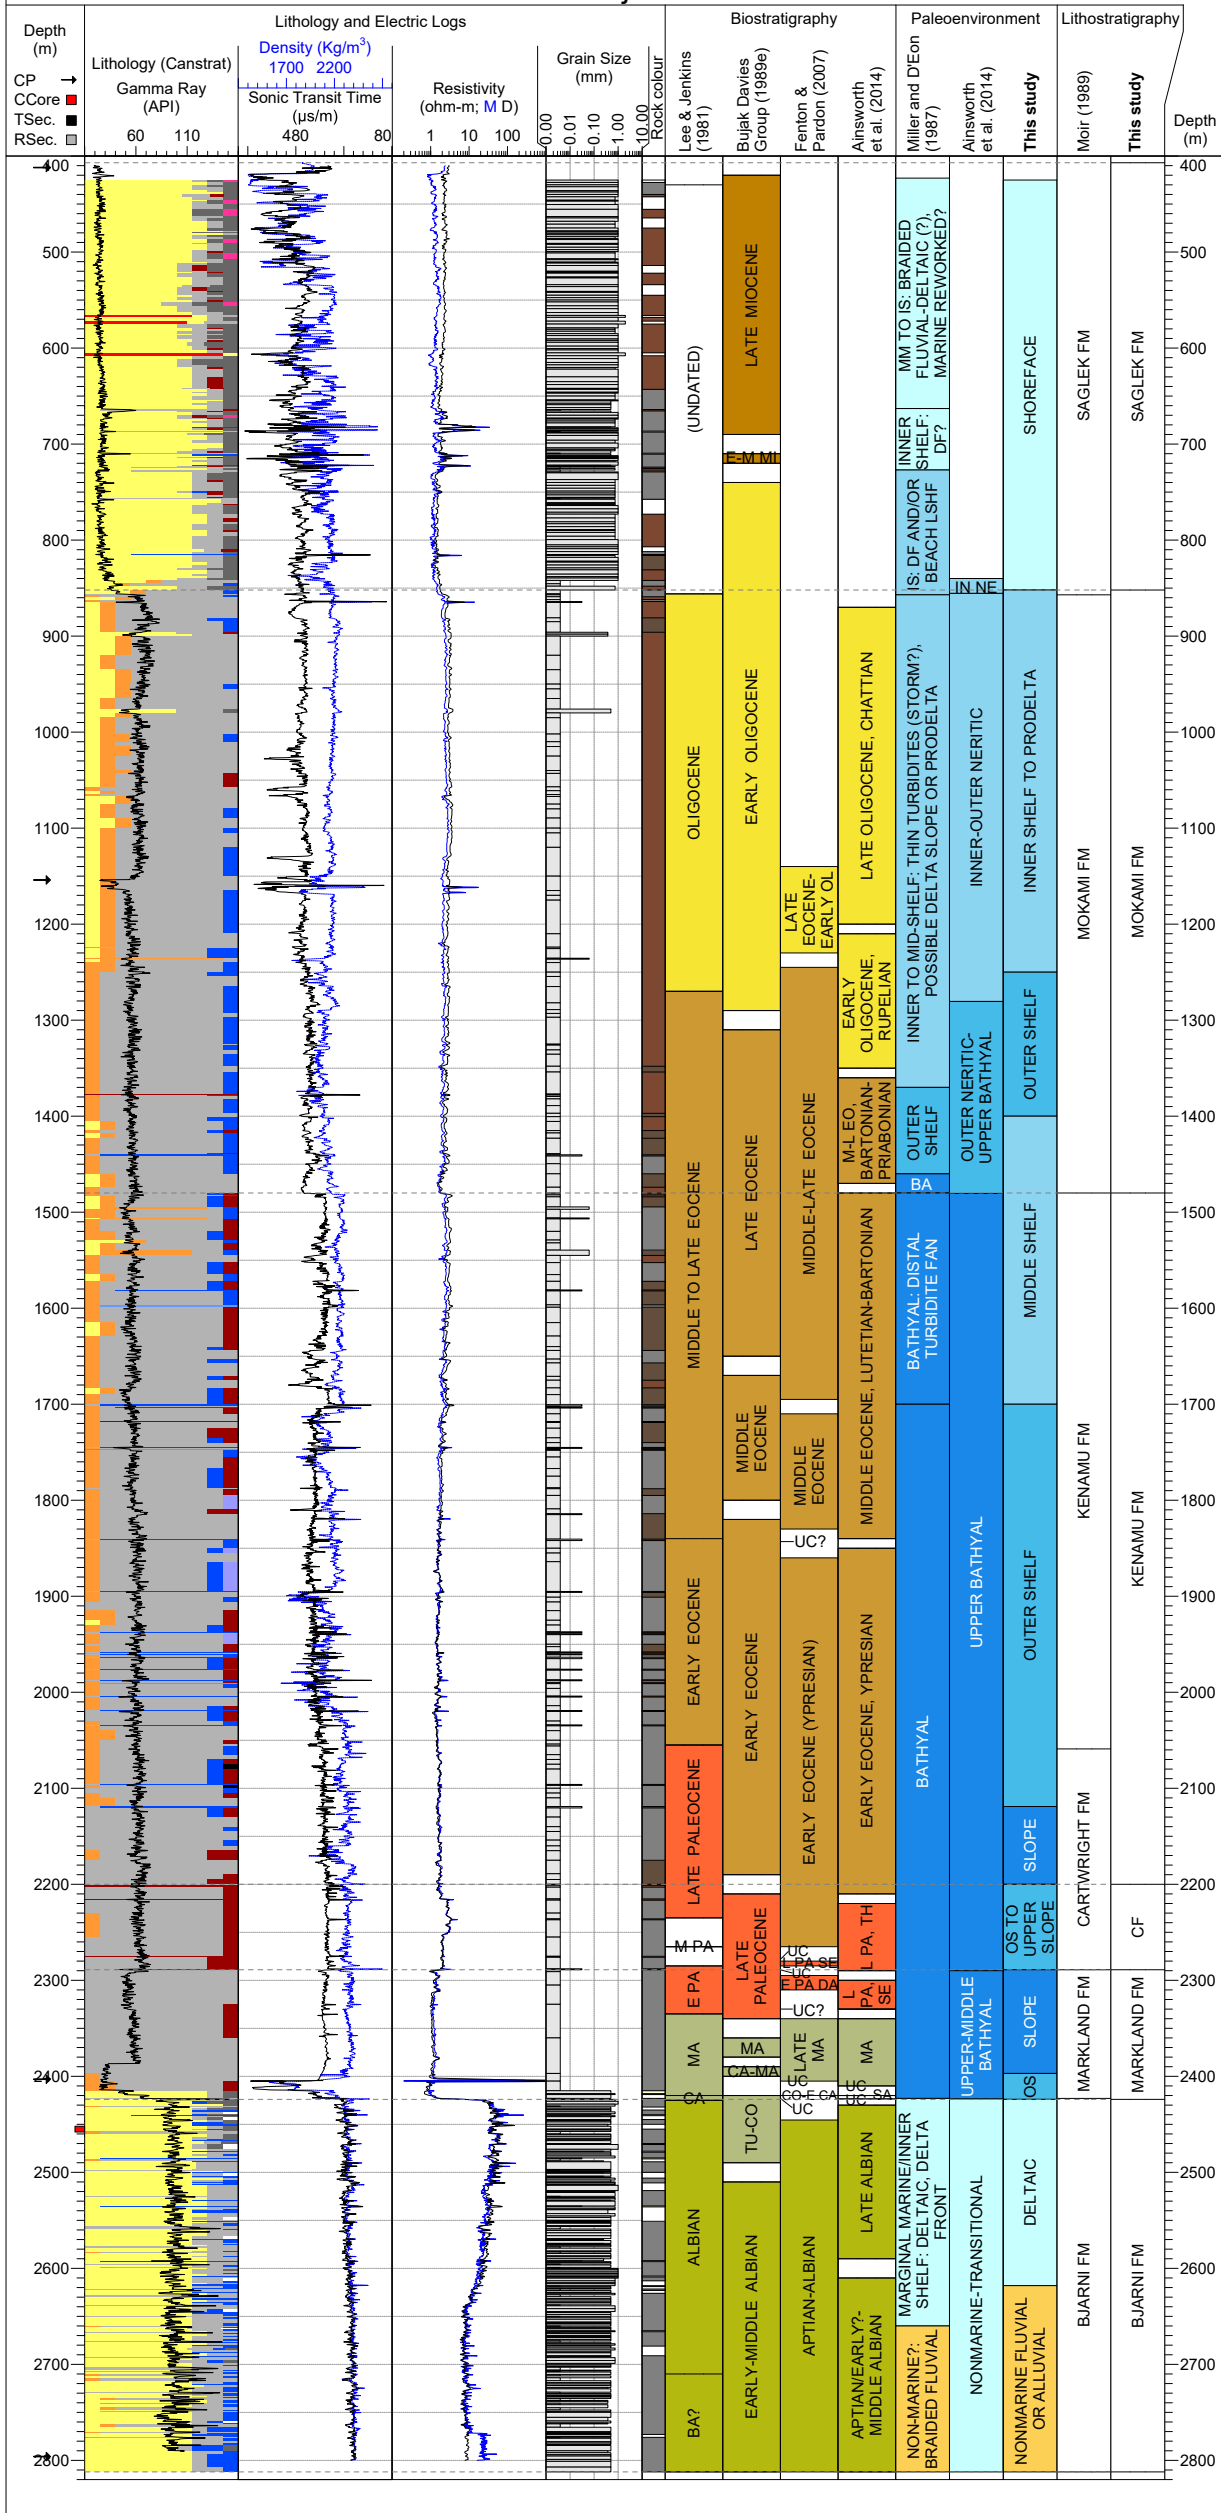

FIGURE 8

Freydis B-87

Gilbert F-53

Gudrid H-55

Hekja O-71

Leif E-38

# Leif M-48

North Bjarvi F-06

Roberval K-92

Skolp E-07

Snorri J-90

# South Hopedale L-39

South Labrador N-79