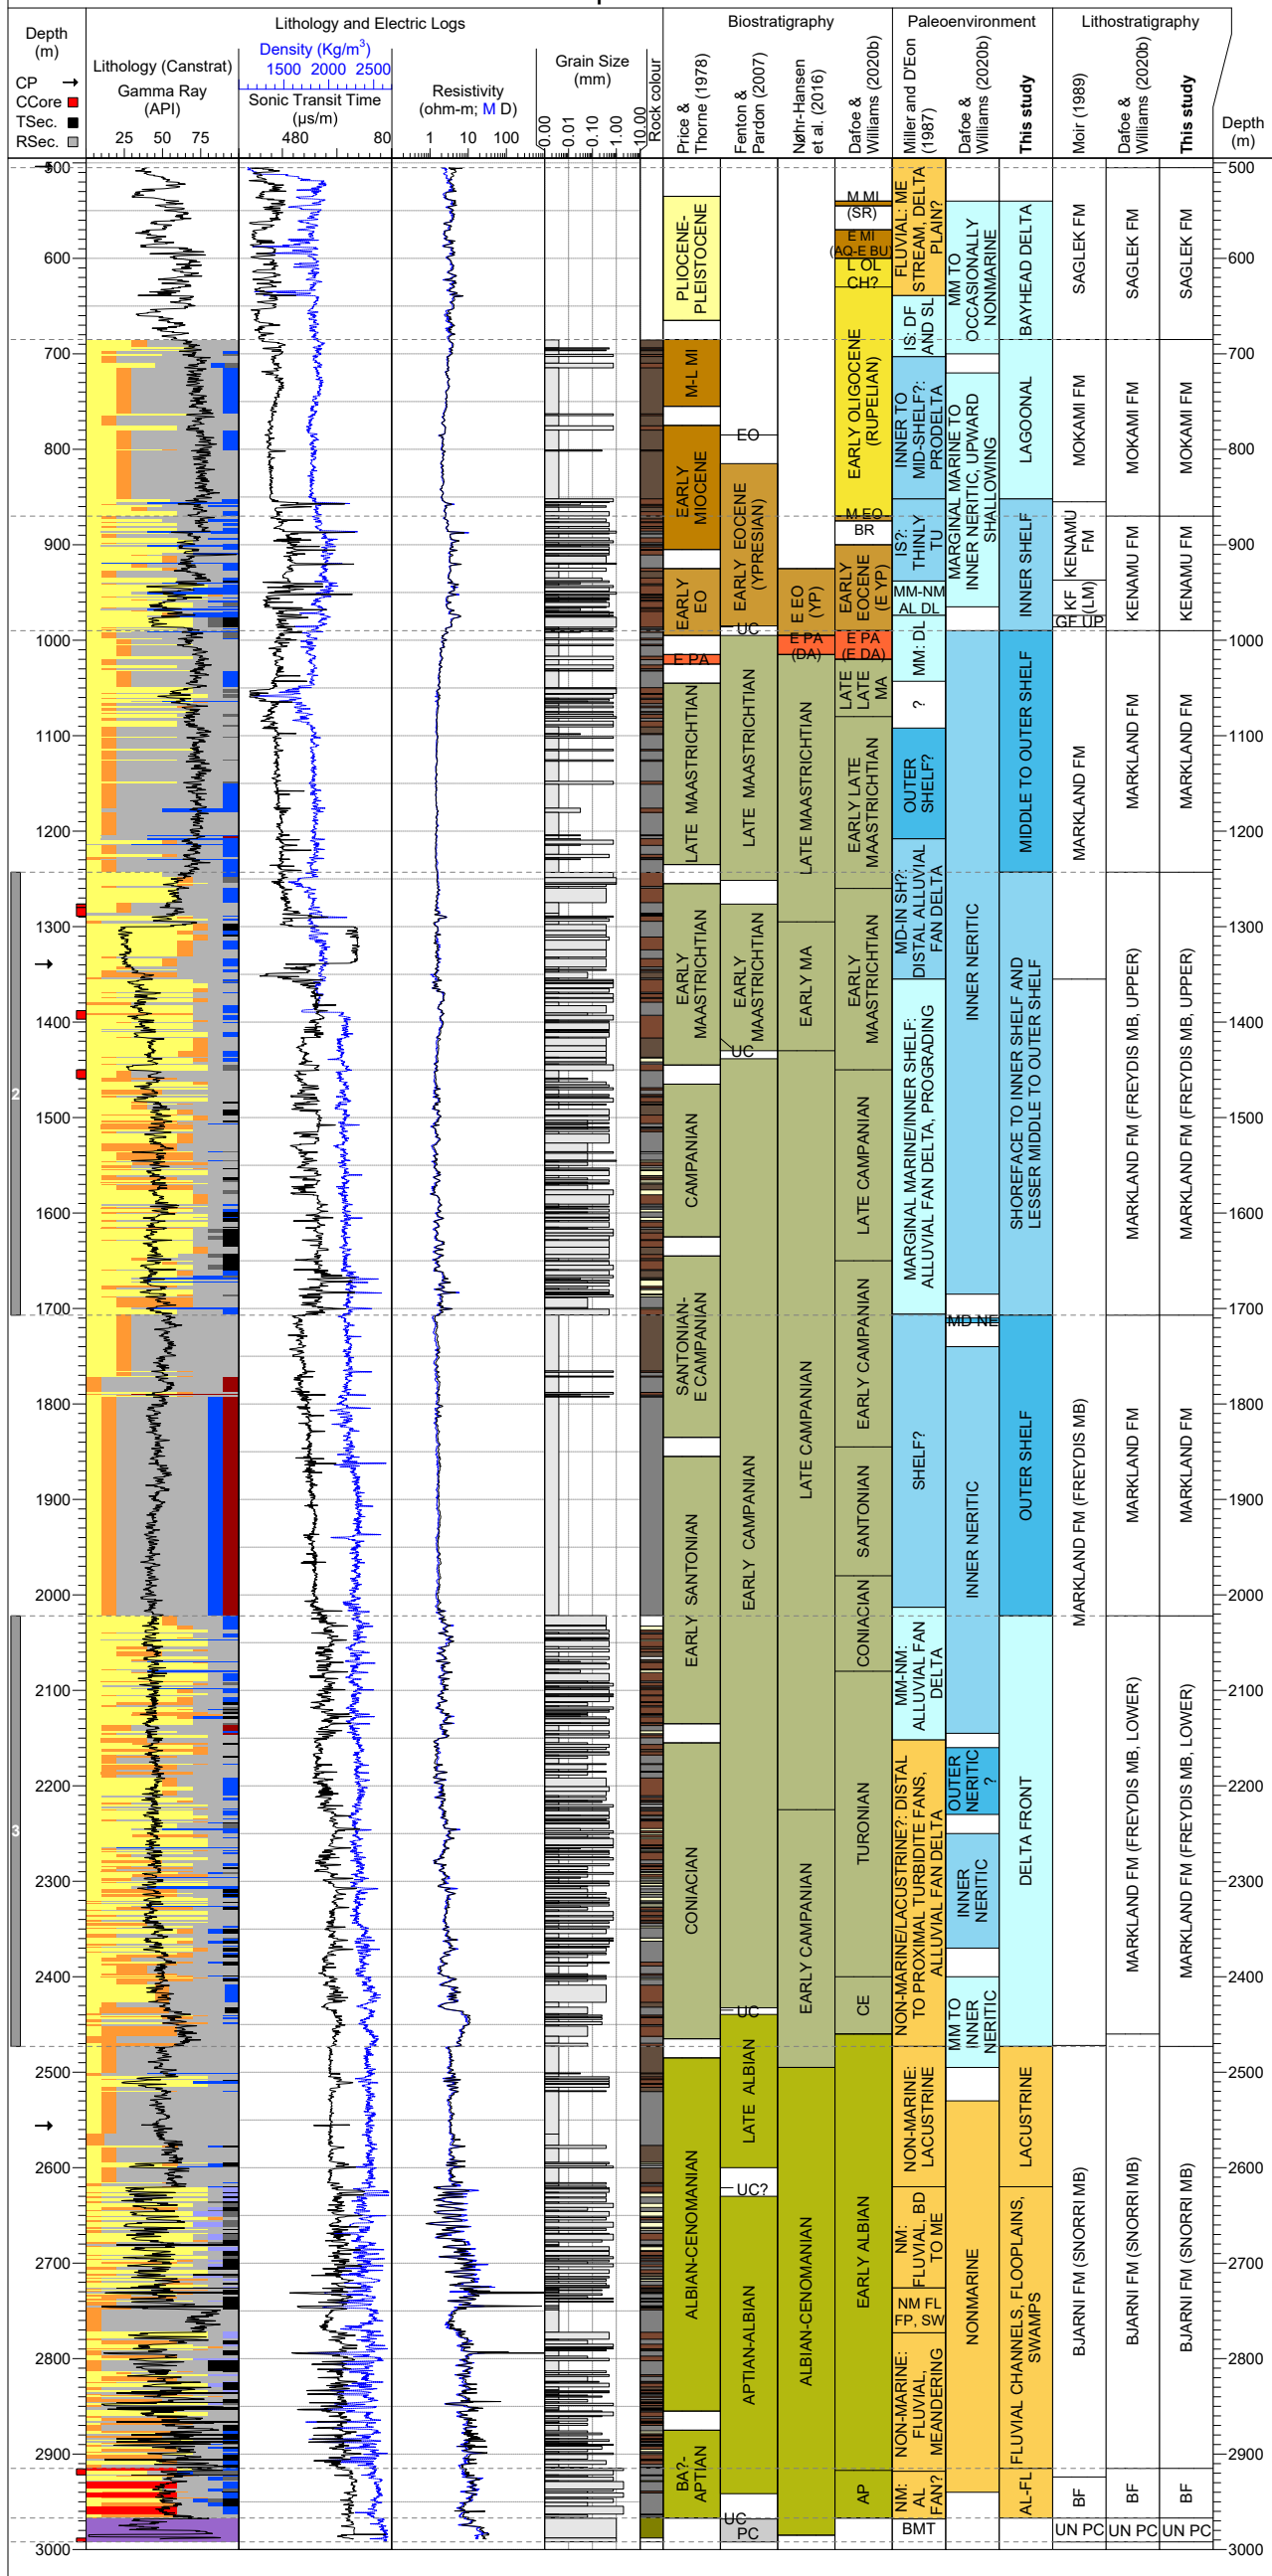

FIGURE 8

Freydis B-87

Gilbert F-53

Gudrid H-55

Hekja O-71

Leif E-38

# Leif M-48

North Bjarvi F-06

Roberval K-92

Skolp E-07

Snorri J-90

# South Hopedale L-39

South Labrador N-79