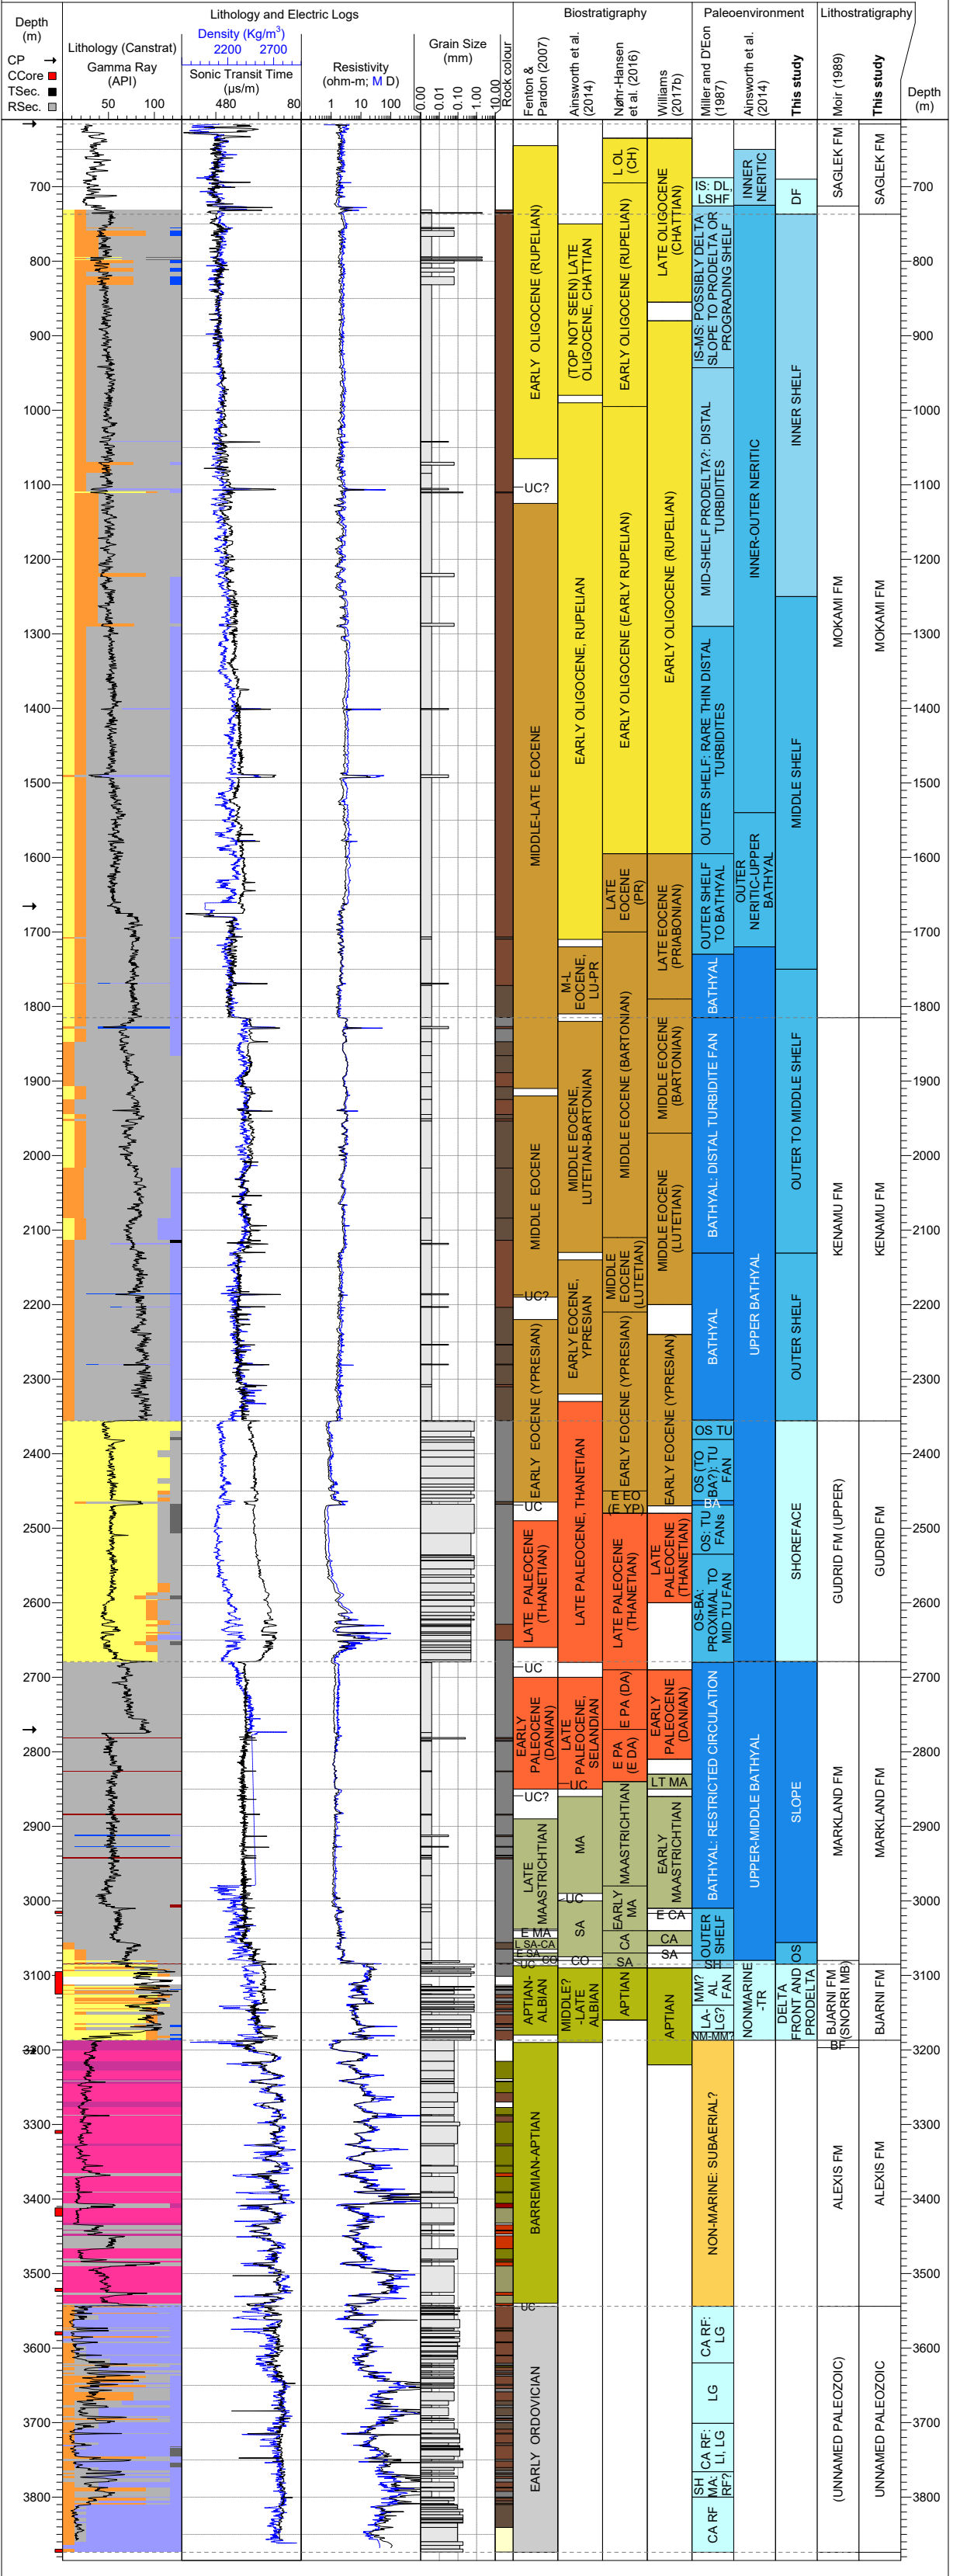

FIGURE 8

Freydis B-87

Gilbert F-53

Gudrid H-55

Hekja O-71

Leif E-38

# Leif M-48

North Bjarvi F-06

Roberval K-92

Skolp E-07

Snorri J-90

# South Hopedale L-39

South Labrador N-79