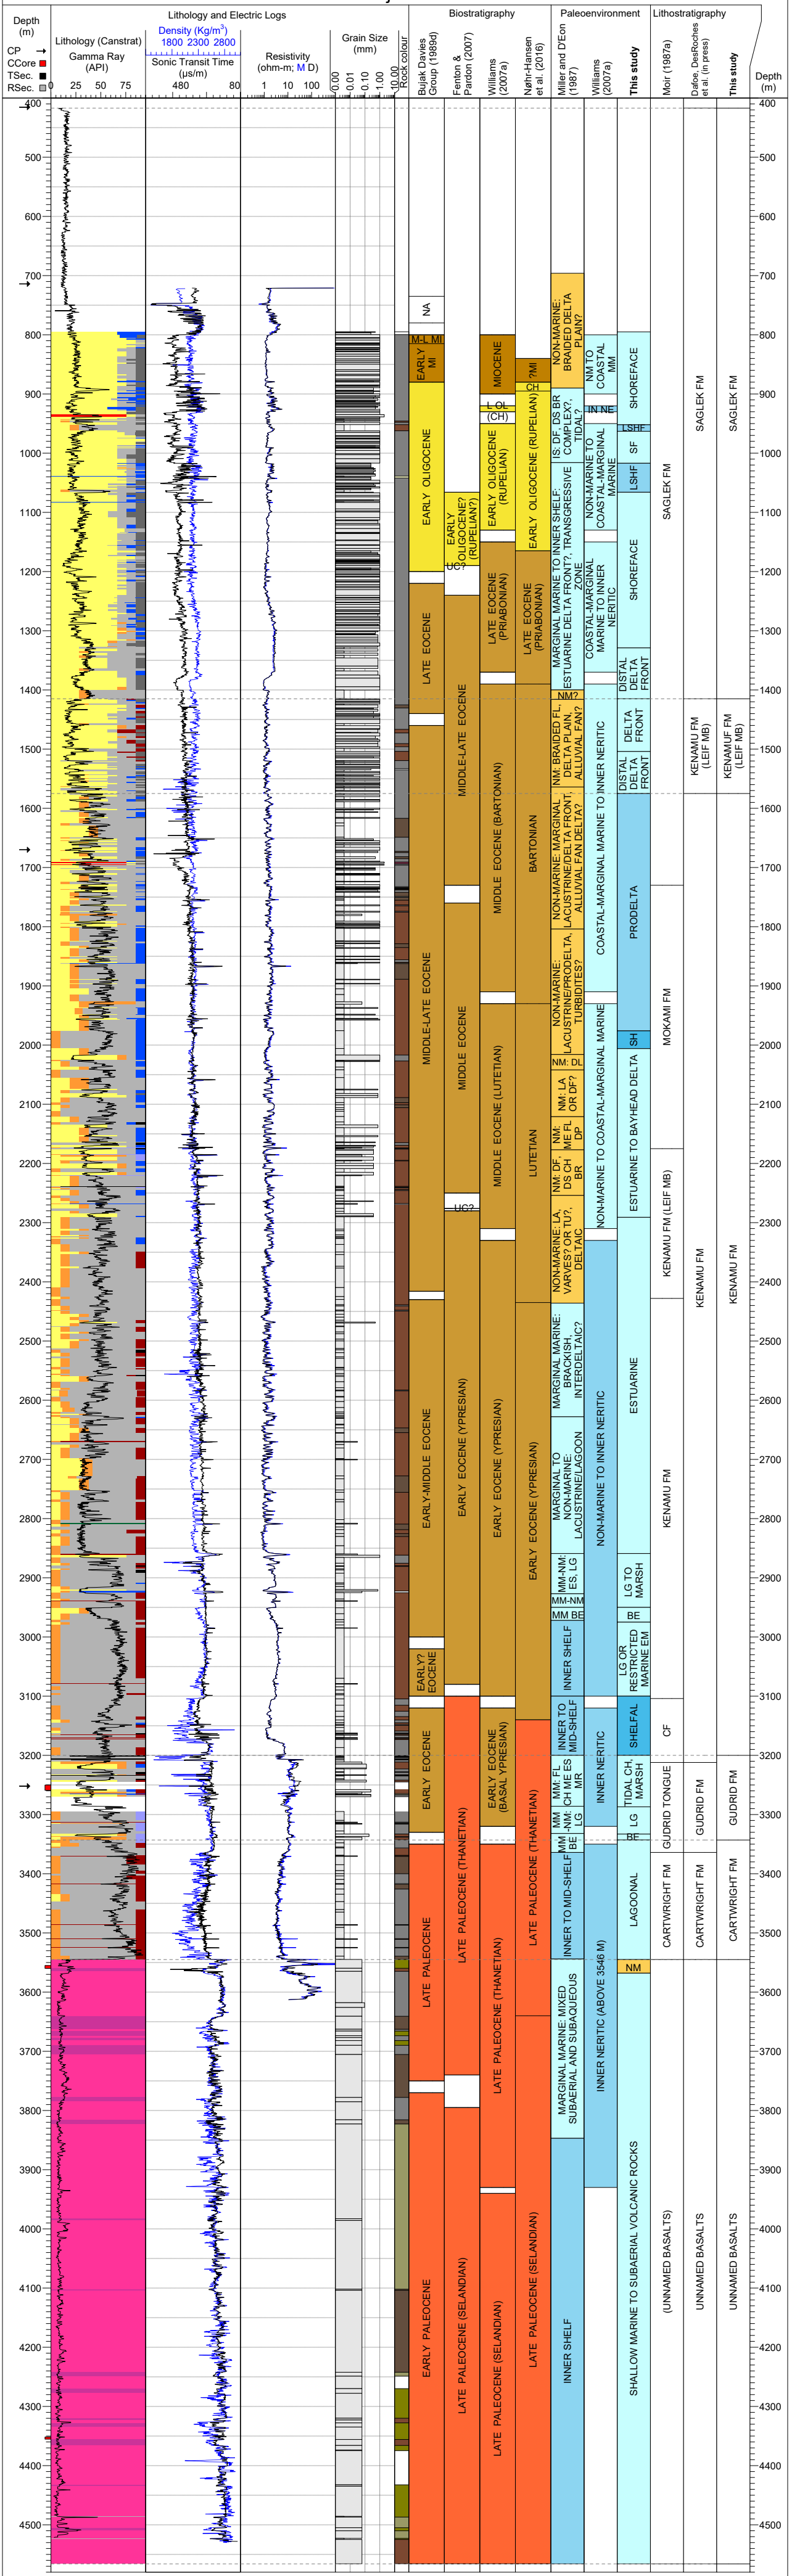

FIGURE 8

Freydis B-87

Gilbert F-53

Gudrid H-55

Hekja O-71

Leif E-38

# Leif M-48

North Bjarvi F-06

Roberval K-92

Skolp E-07

Snorri J-90

# South Hopedale L-39

South Labrador N-79