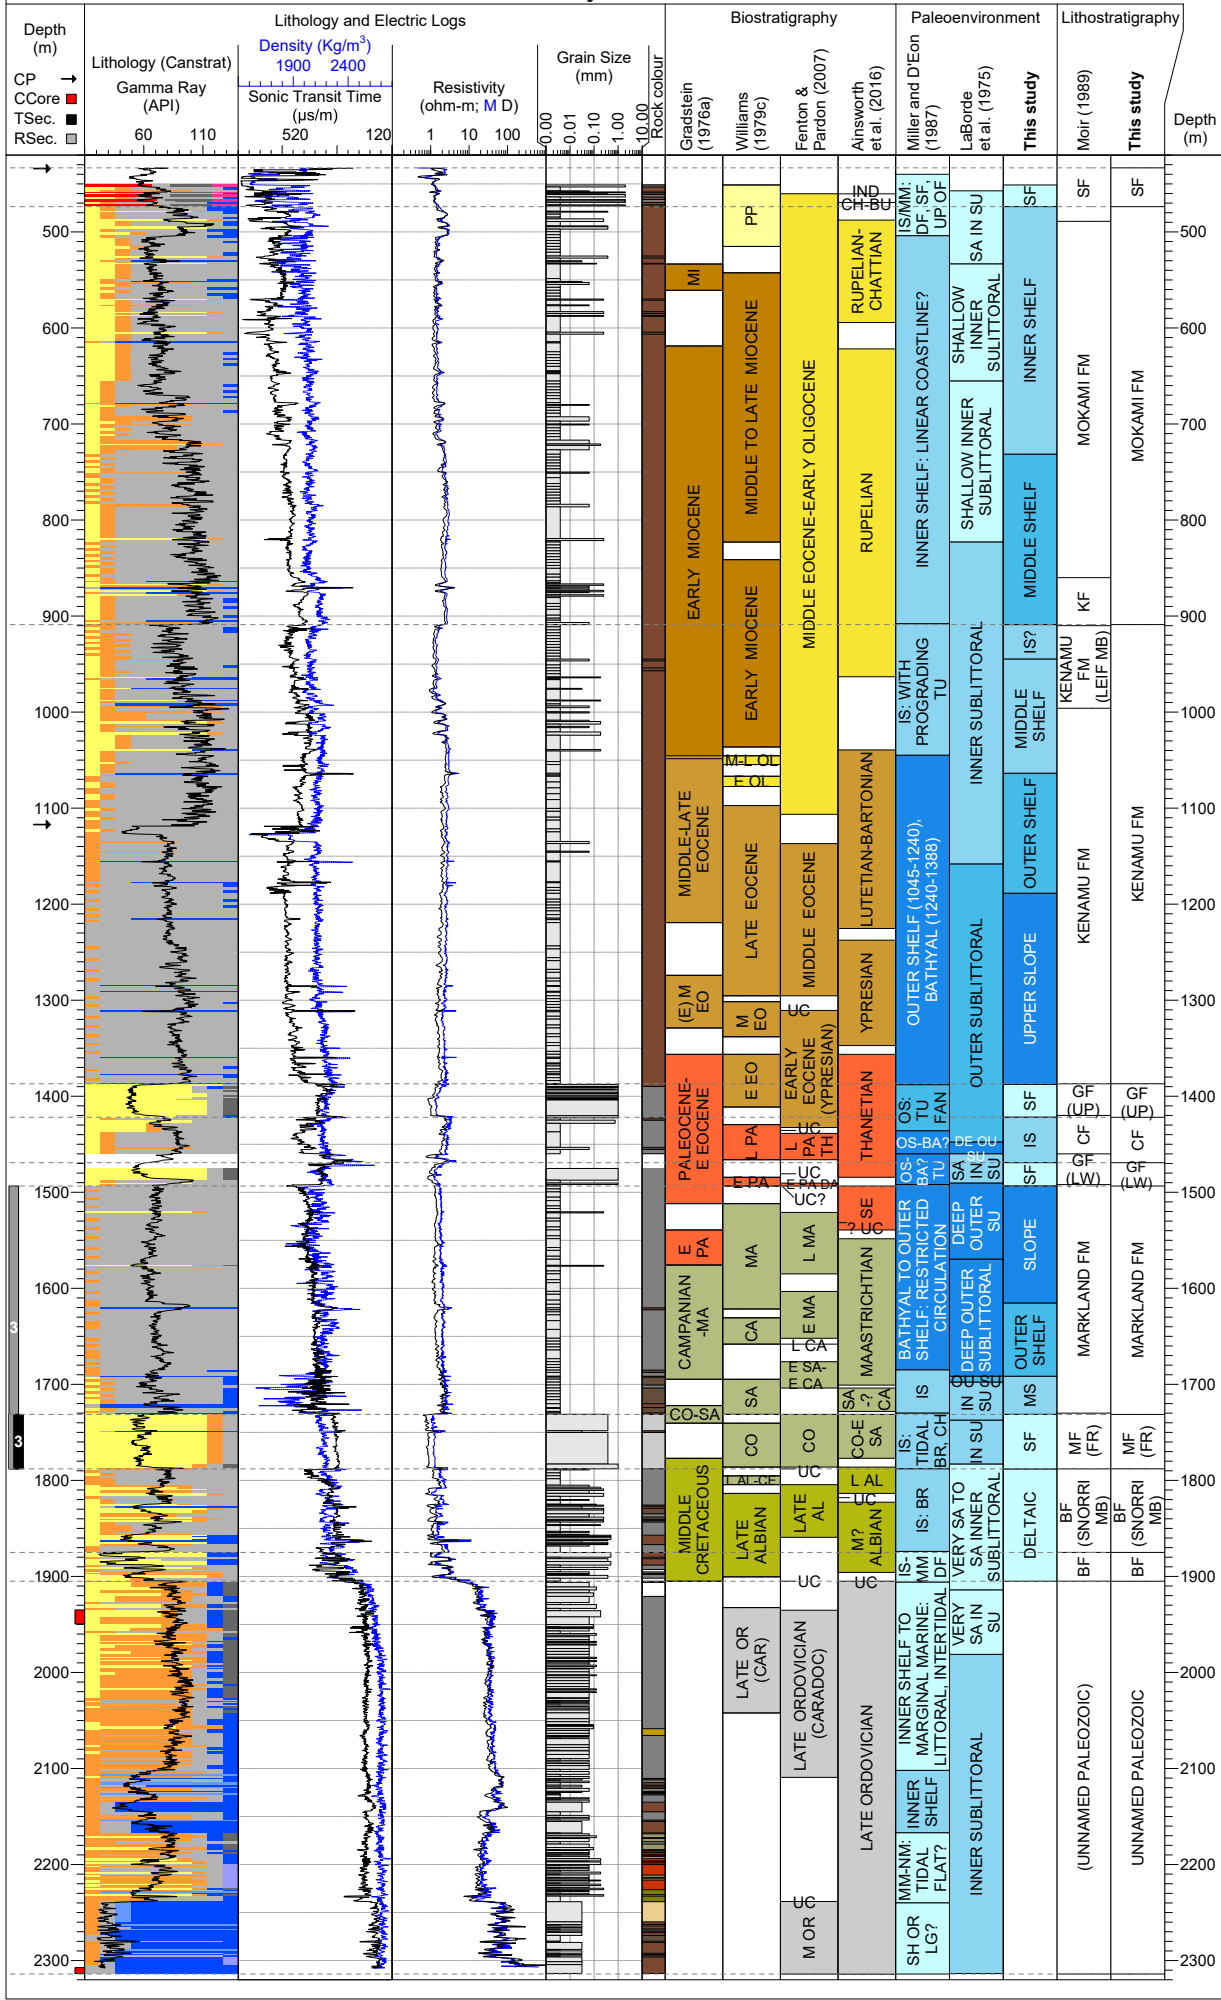

FIGURE 8

Freydis B-87

Gilbert F-53

Gudrid H-55

Hekja O-71

Leif E-38

# Leif M-48

North Bjarvi F-06

Roberval K-92

Skolp E-07

Snorri J-90

# South Hopedale L-39

South Labrador N-79