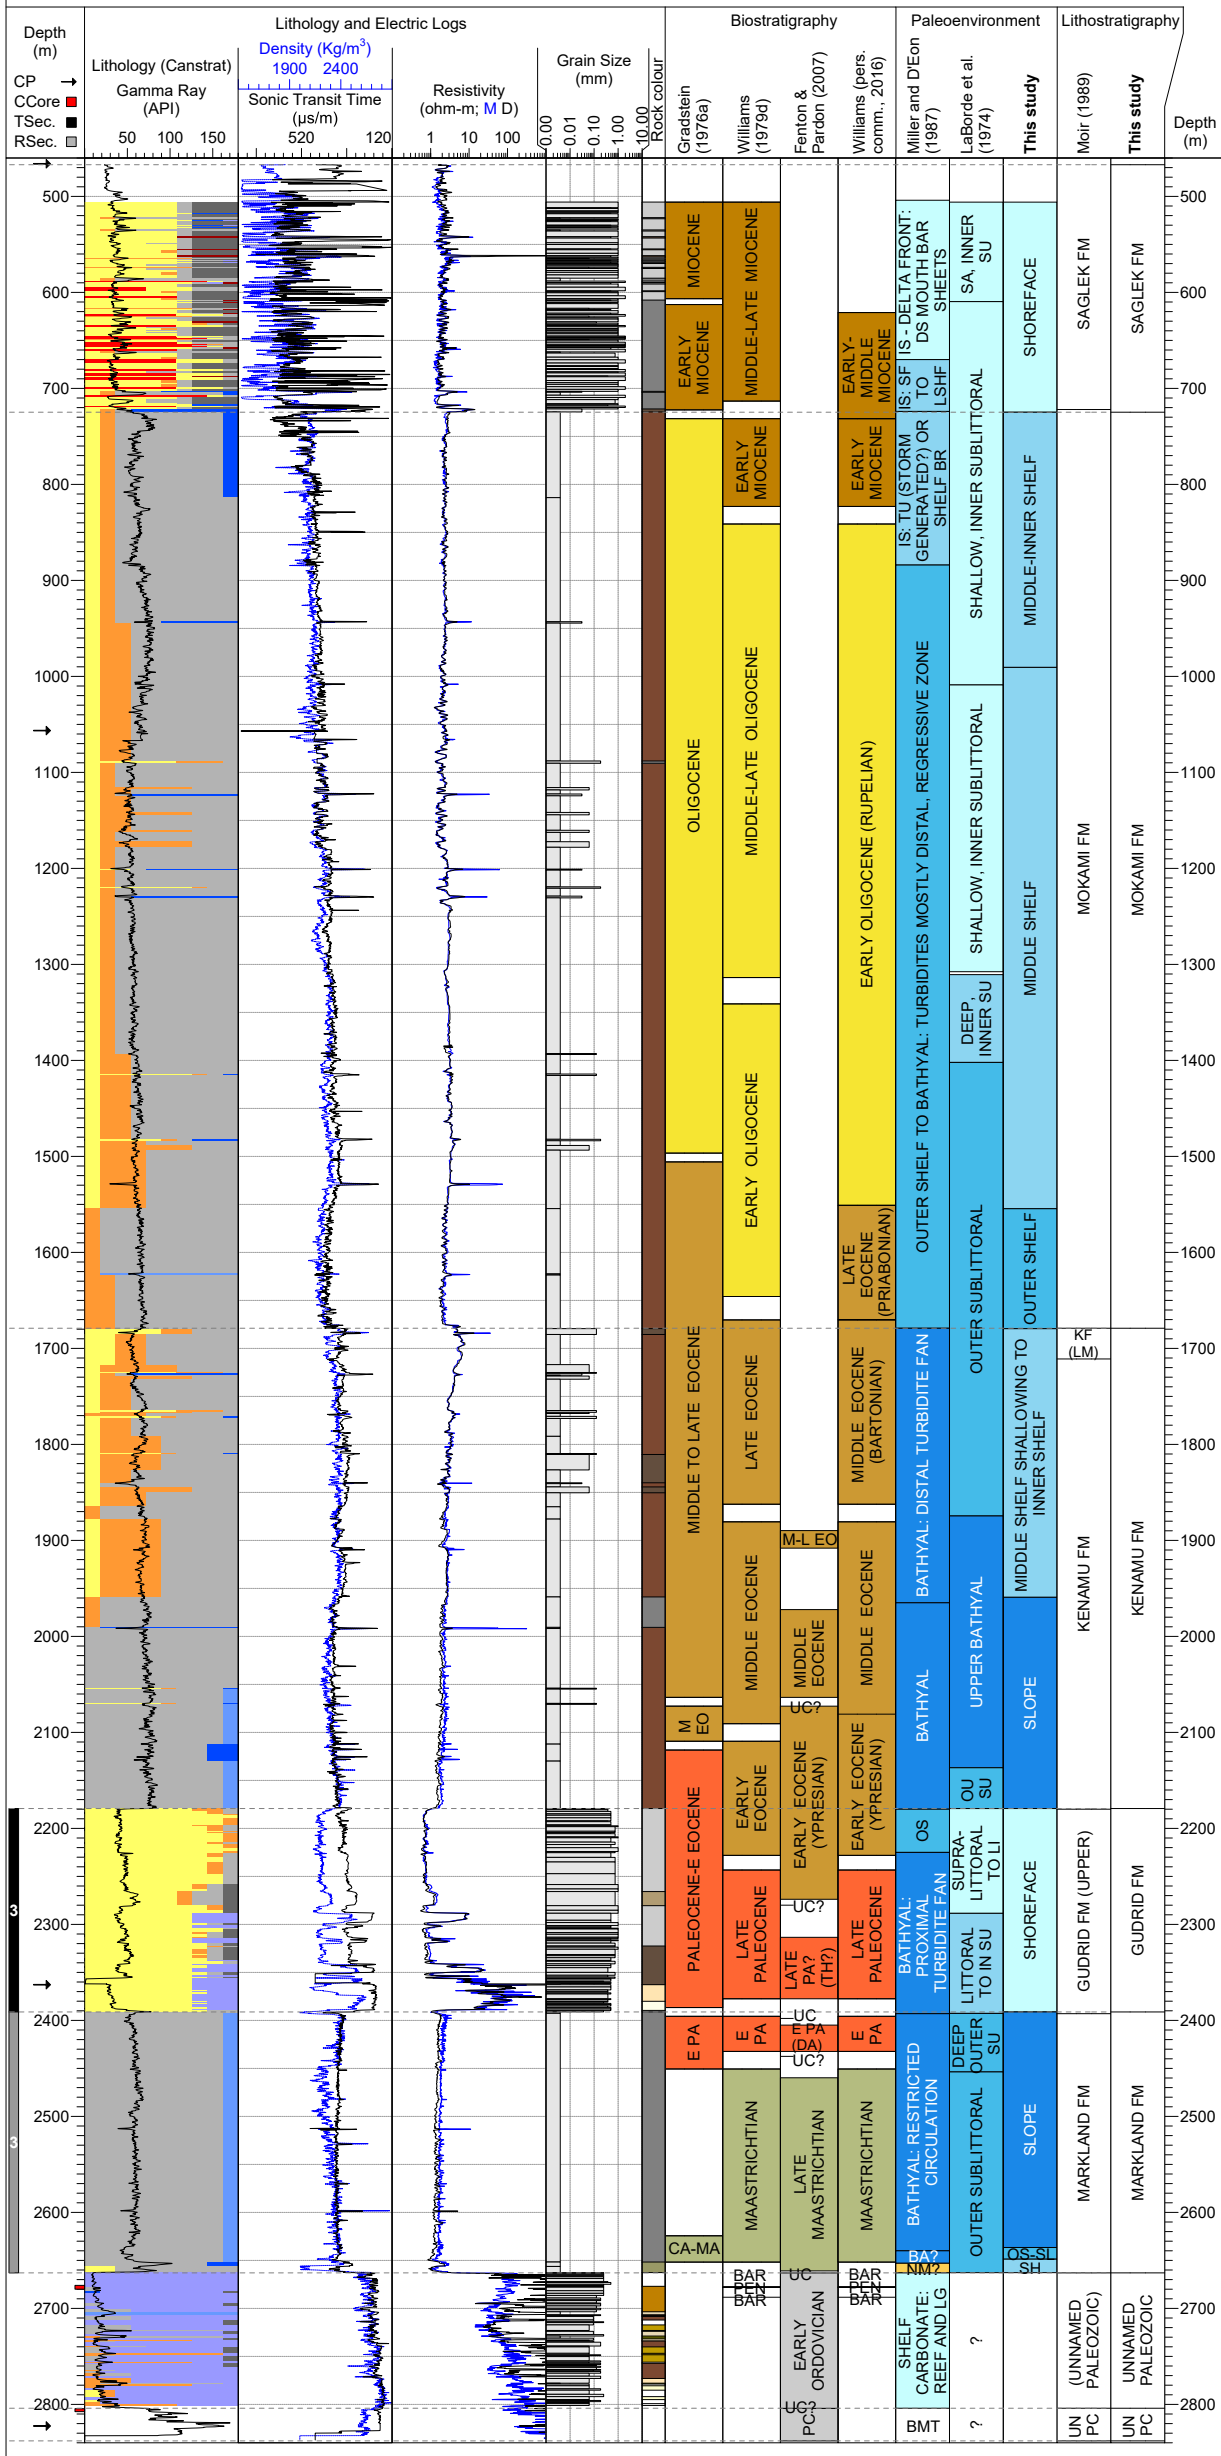

FIGURE 8

Freydis B-87

Gilbert F-53

Gudrid H-55

Hekja O-71

Leif E-38

# Leif M-48

North Bjarvi F-06

Roberval K-92

Skolp E-07

Snorri J-90

# South Hopedale L-39

South Labrador N-79