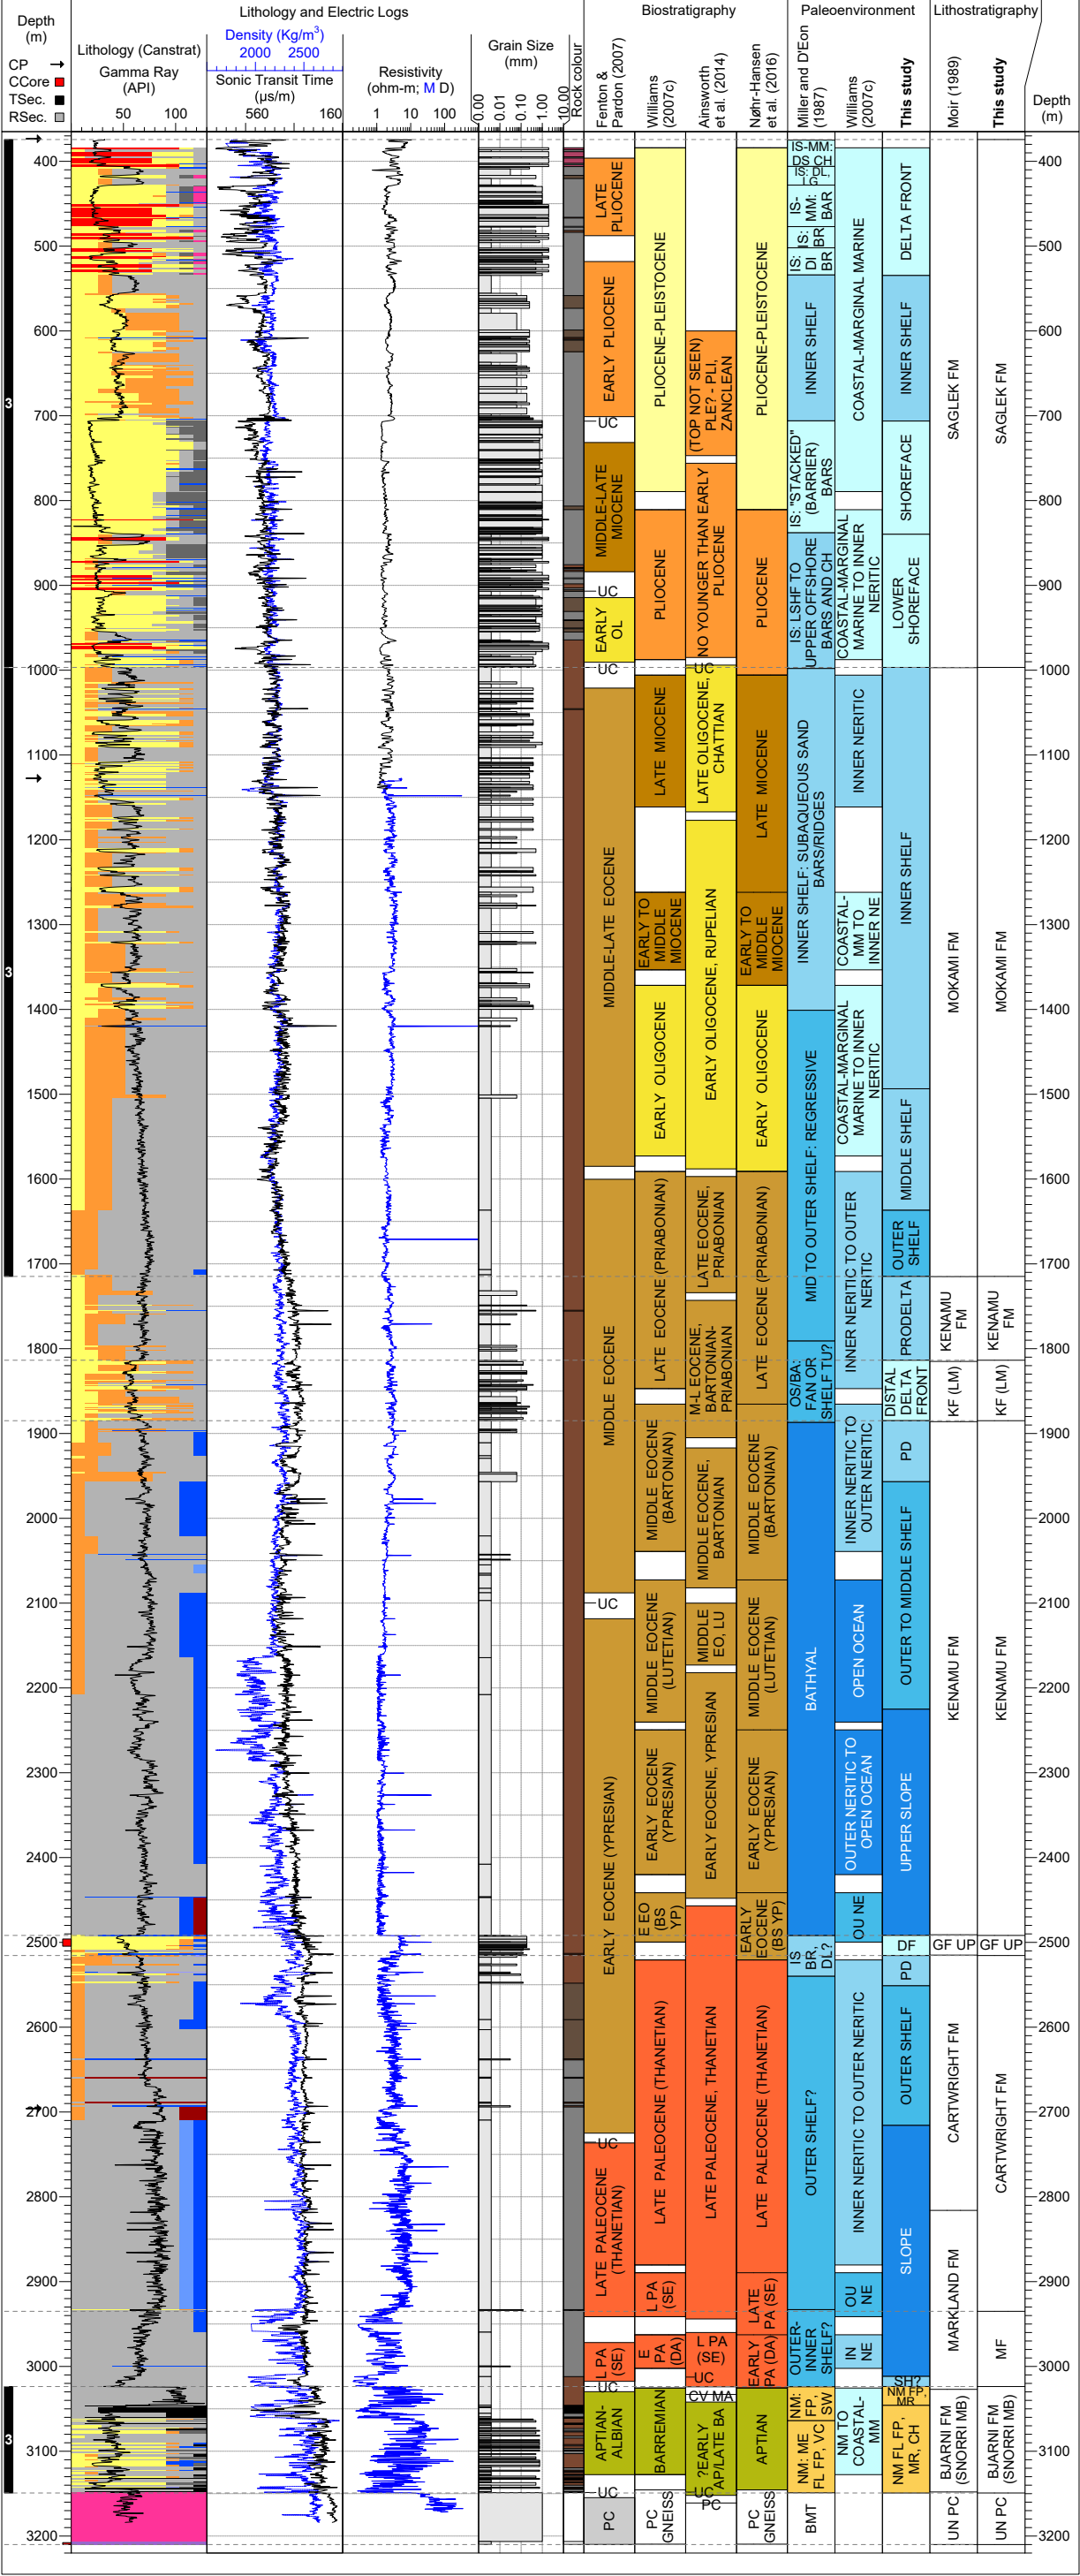

FIGURE 8

Freydis B-87

Gilbert F-53

Gudrid H-55

Hekja O-71

Leif E-38

# Leif M-48

North Bjarvi F-06

Roberval K-92

Skolp E-07

Snorri J-90

# South Hopedale L-39

South Labrador N-79