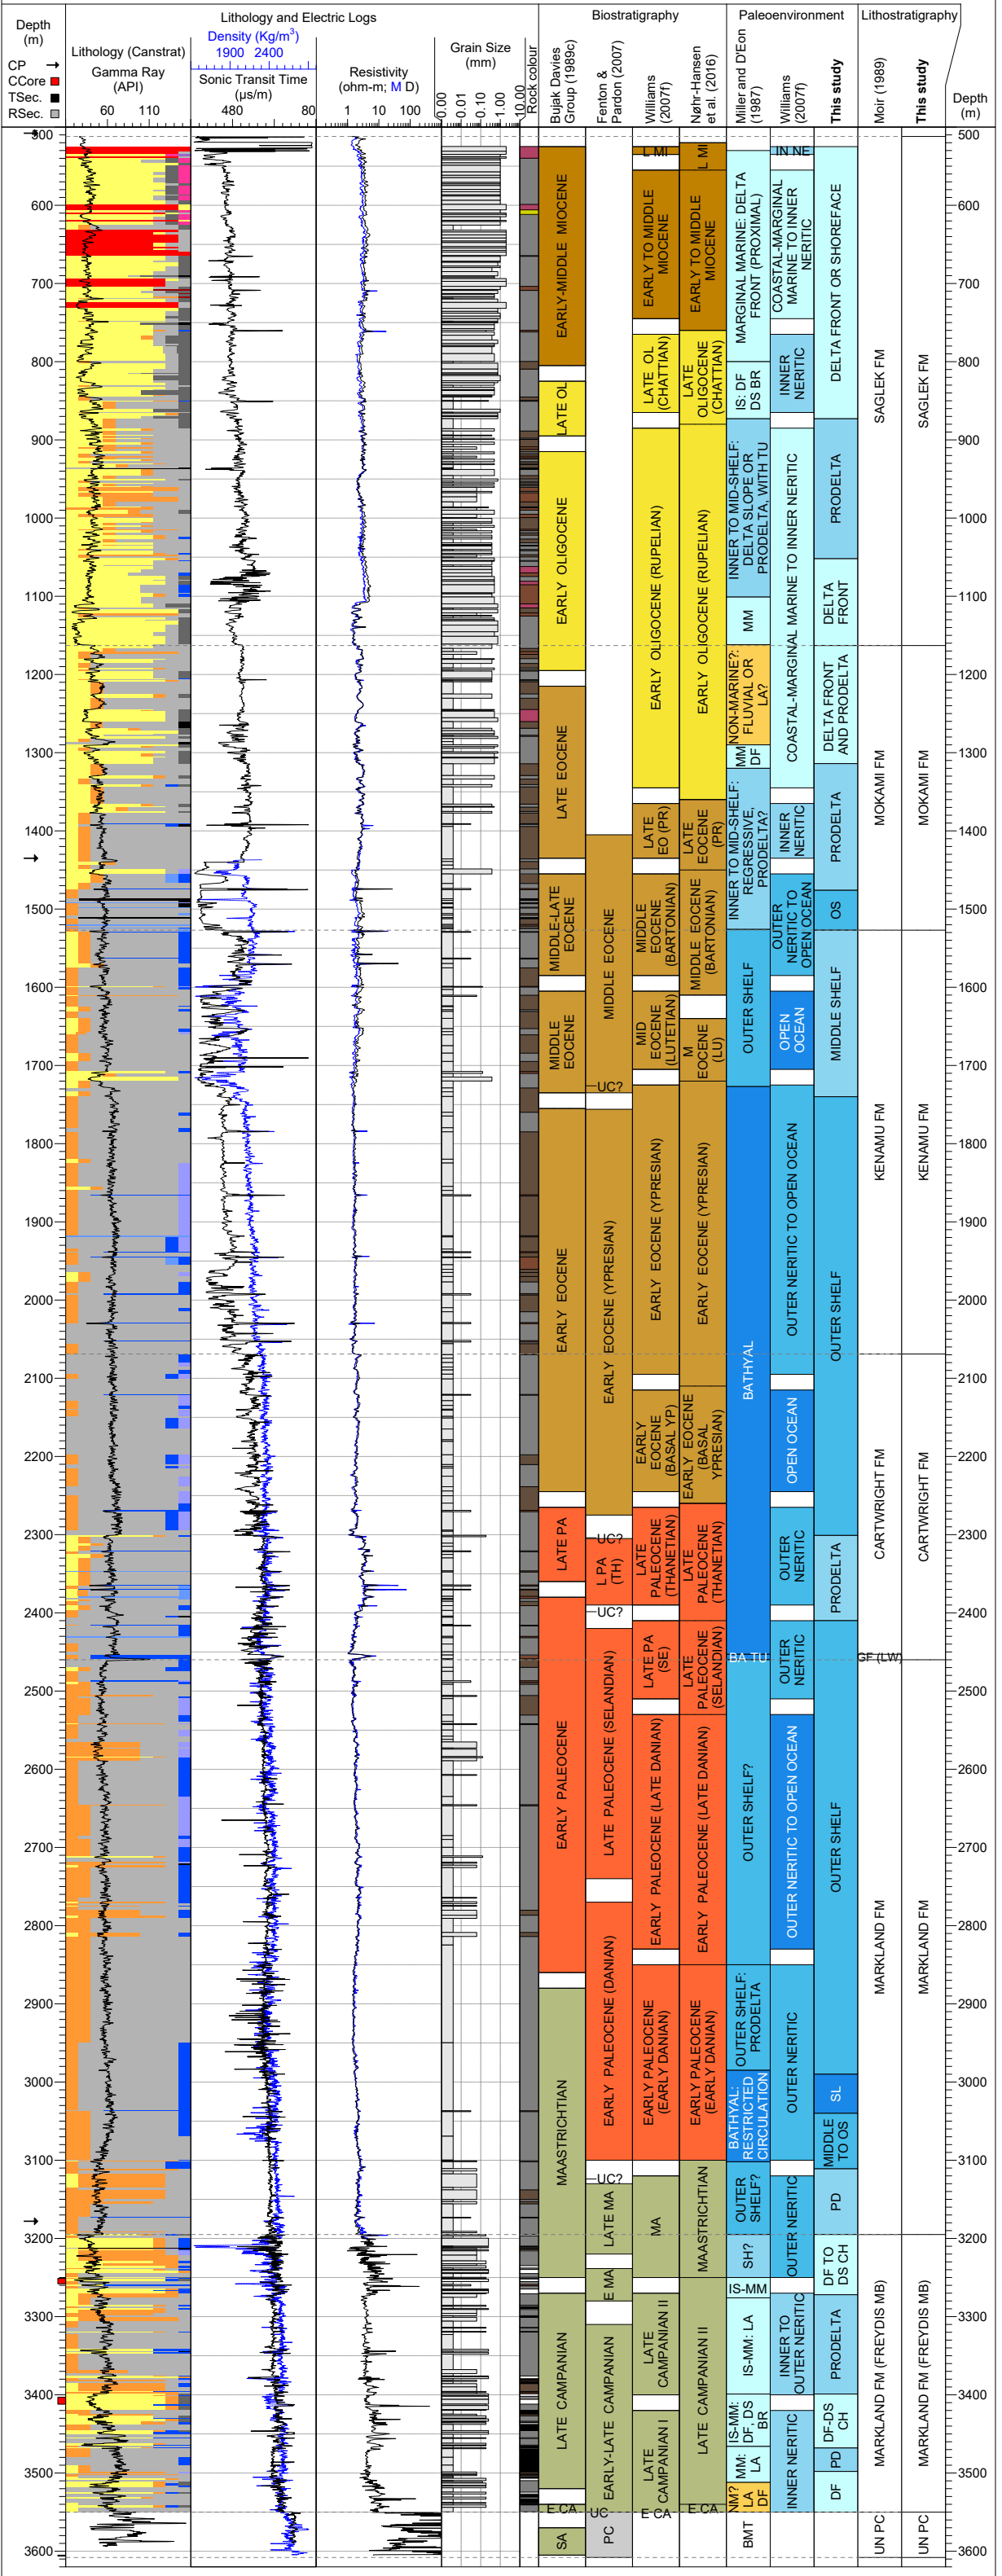

FIGURE 8

Freydis B-87

Gilbert F-53

Gudrid H-55

Hekja O-71

Leif E-38

# Leif M-48

North Bjarvi F-06

Roberval K-92

Skolp E-07

Snorri J-90

# South Hopedale L-39

South Labrador N-79