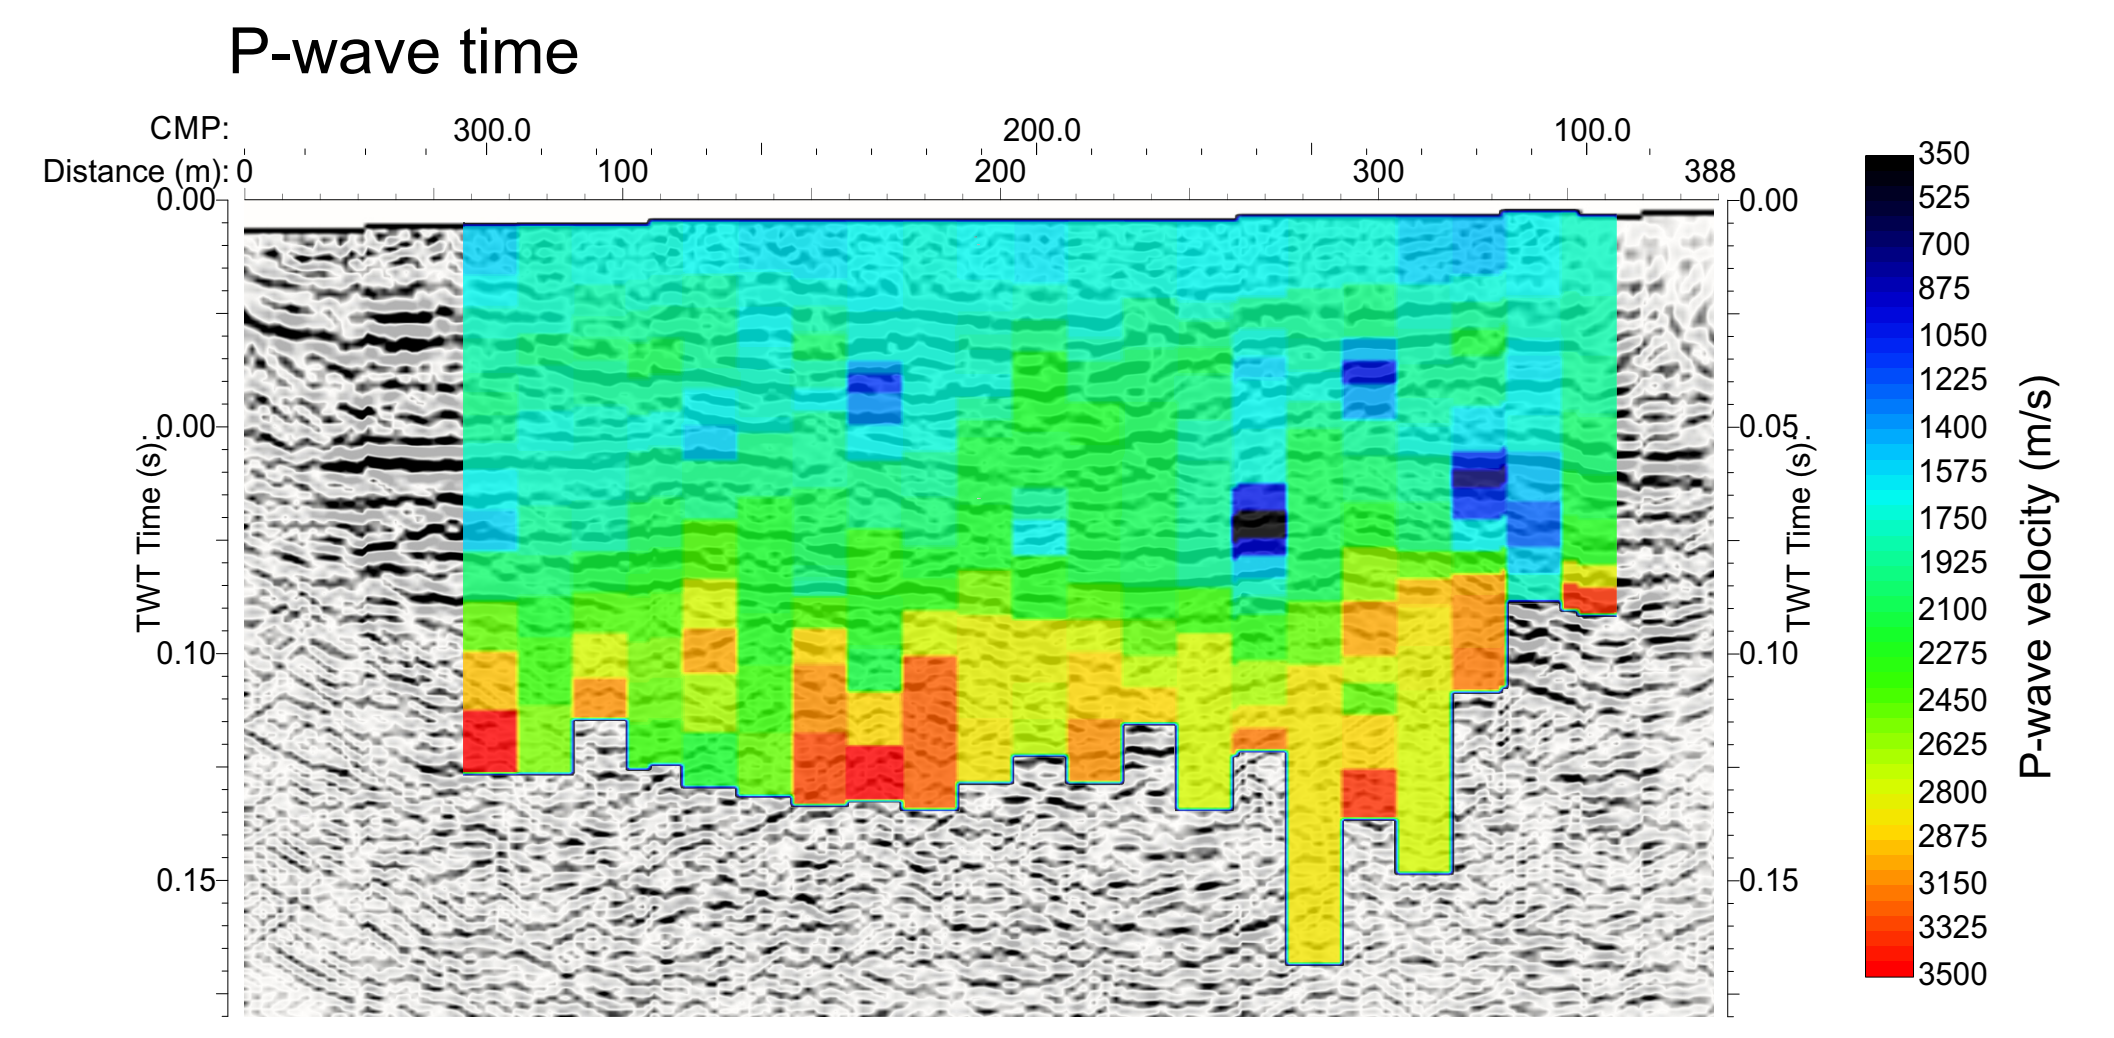

Chimneystack

GSC Ottawa, ON

Project: York University ATES study

Project Location: **Chimneystack**

Group: Universal Transverse Mercator for USA
System: Zone 17N (84 W to 78 W)
Datum: NAD83

Results, September 2022