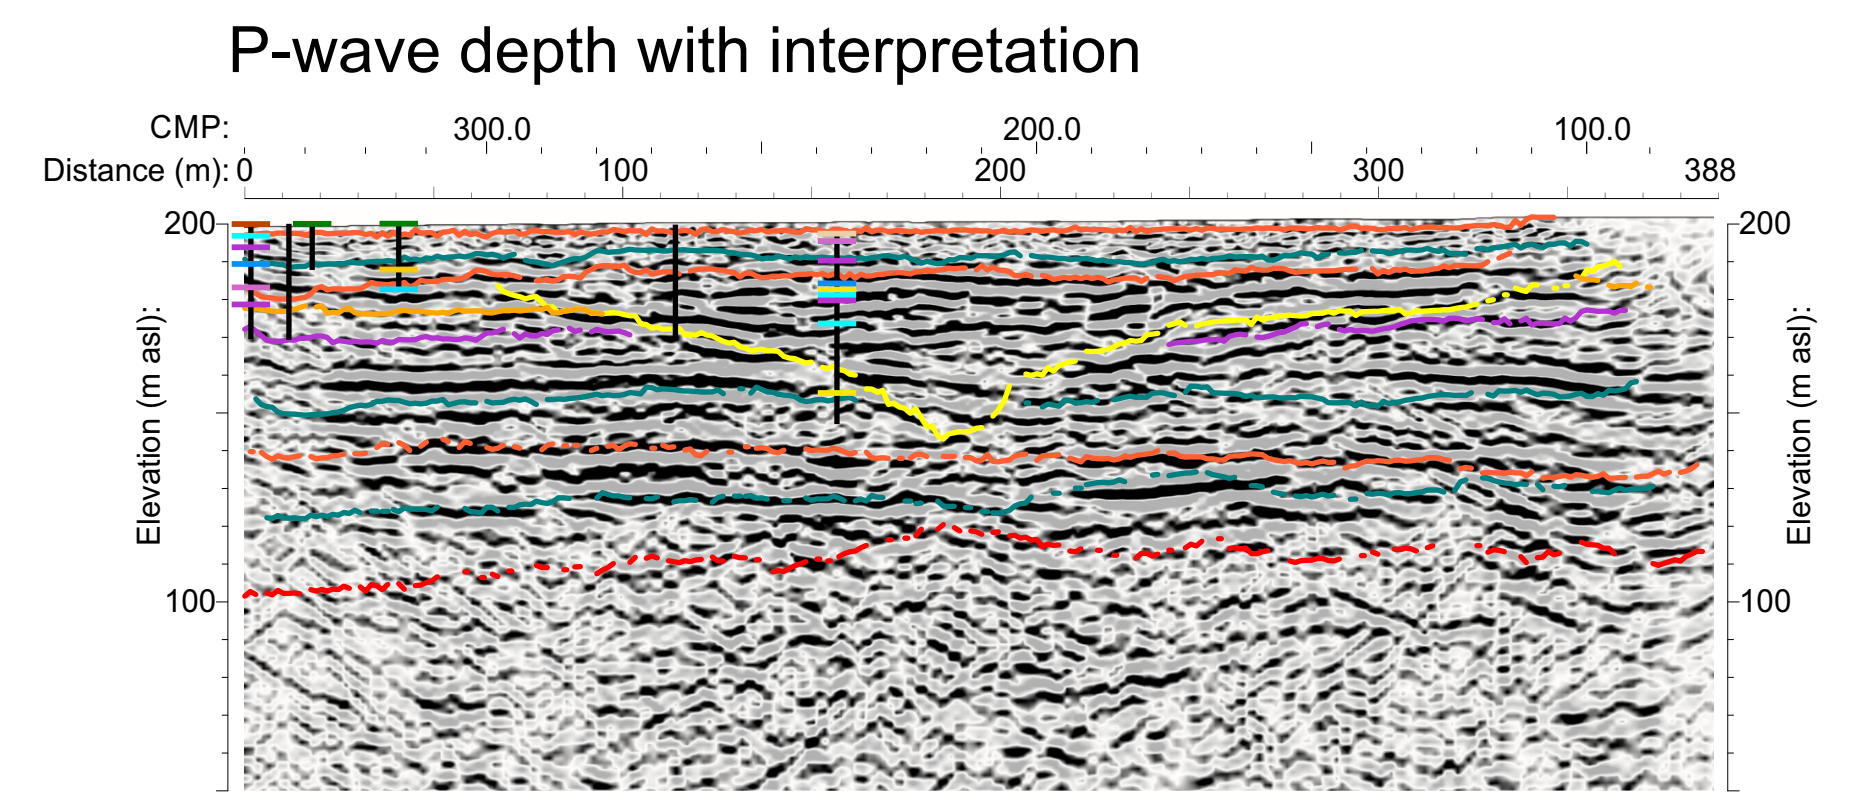

Chimneystack

GSC Ottawa, ON

Project: York University ATES study

Project Location: **Chimneystack**

Group: Universal Transverse Mercator for USA
System: Zone 17N (84 W to 78 W)
Datum: NAD83

Results, September 2022