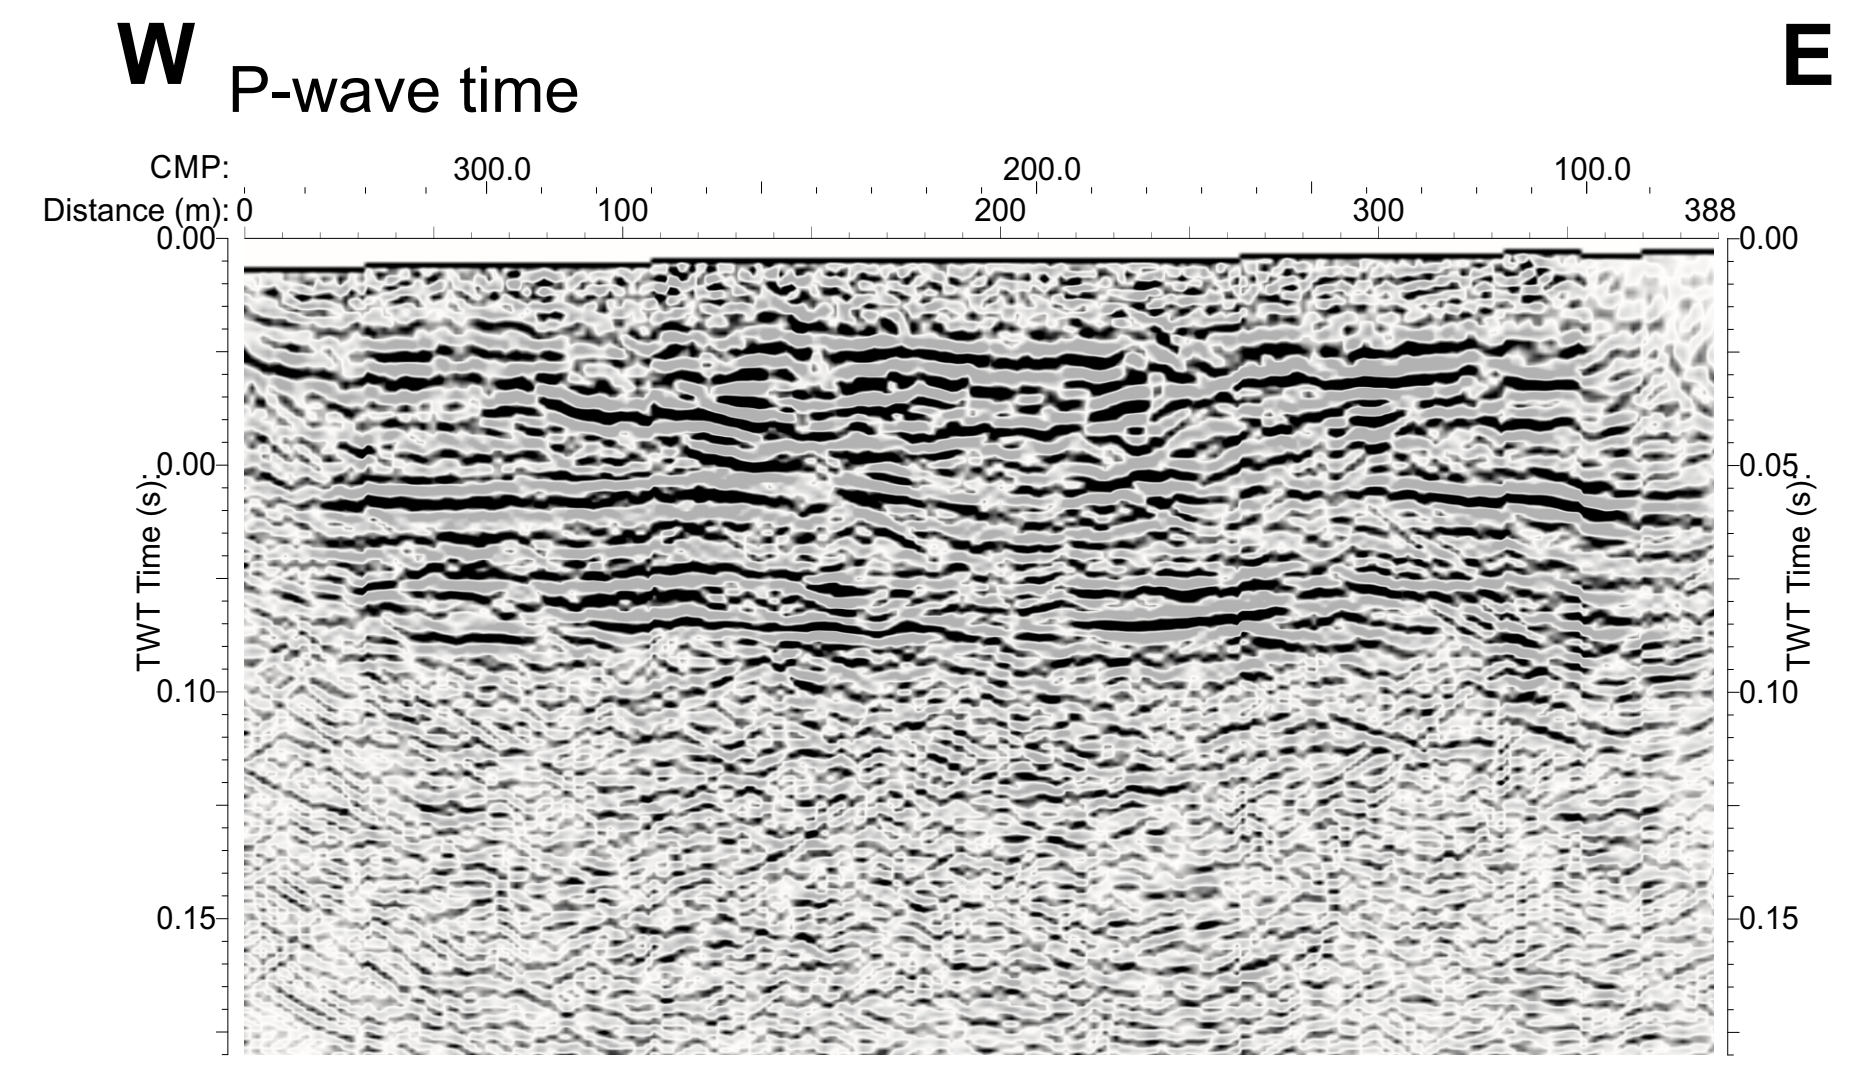

Chimneystack

GSC Ottawa, ON

Project: York University ATES study

Project Location: **Chimneystack**

Group: Universal Transverse Mercator for USA
System: Zone 17N (84 W to 78 W)
Datum: NAD83

Results, September 2022