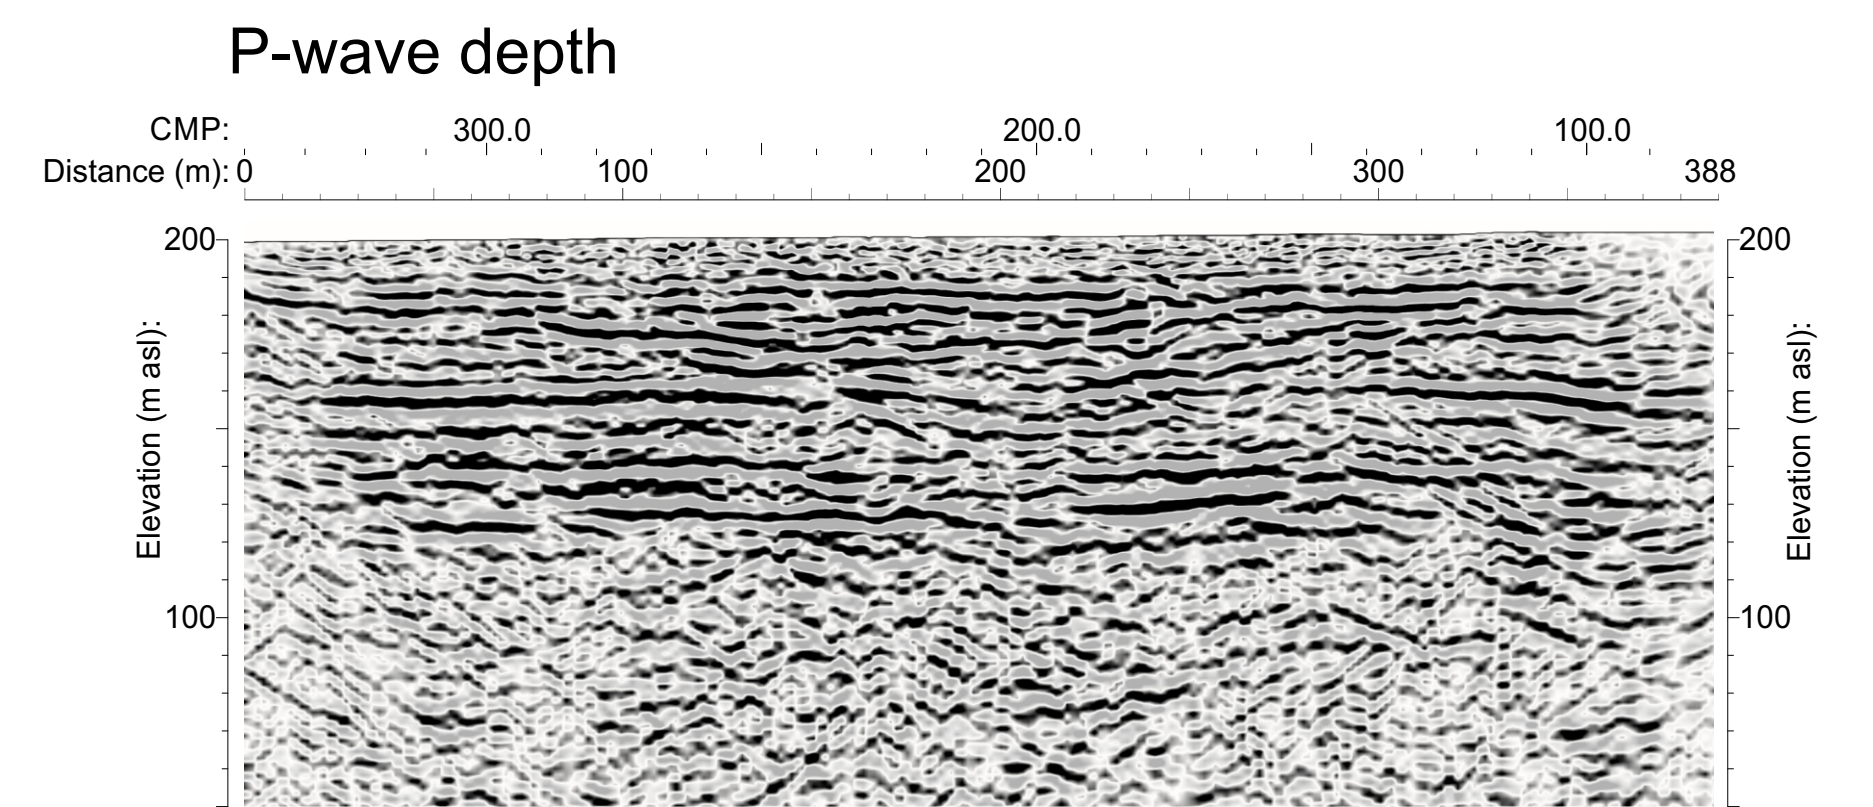

Chimneystack

GSC Ottawa, ON

Project: York University ATES study

Project Location: **Chimneystack**

Group: Universal Transverse Mercator for USA
System: Zone 17N (84 W to 78 W)
Datum: NAD83

Results, September 2022