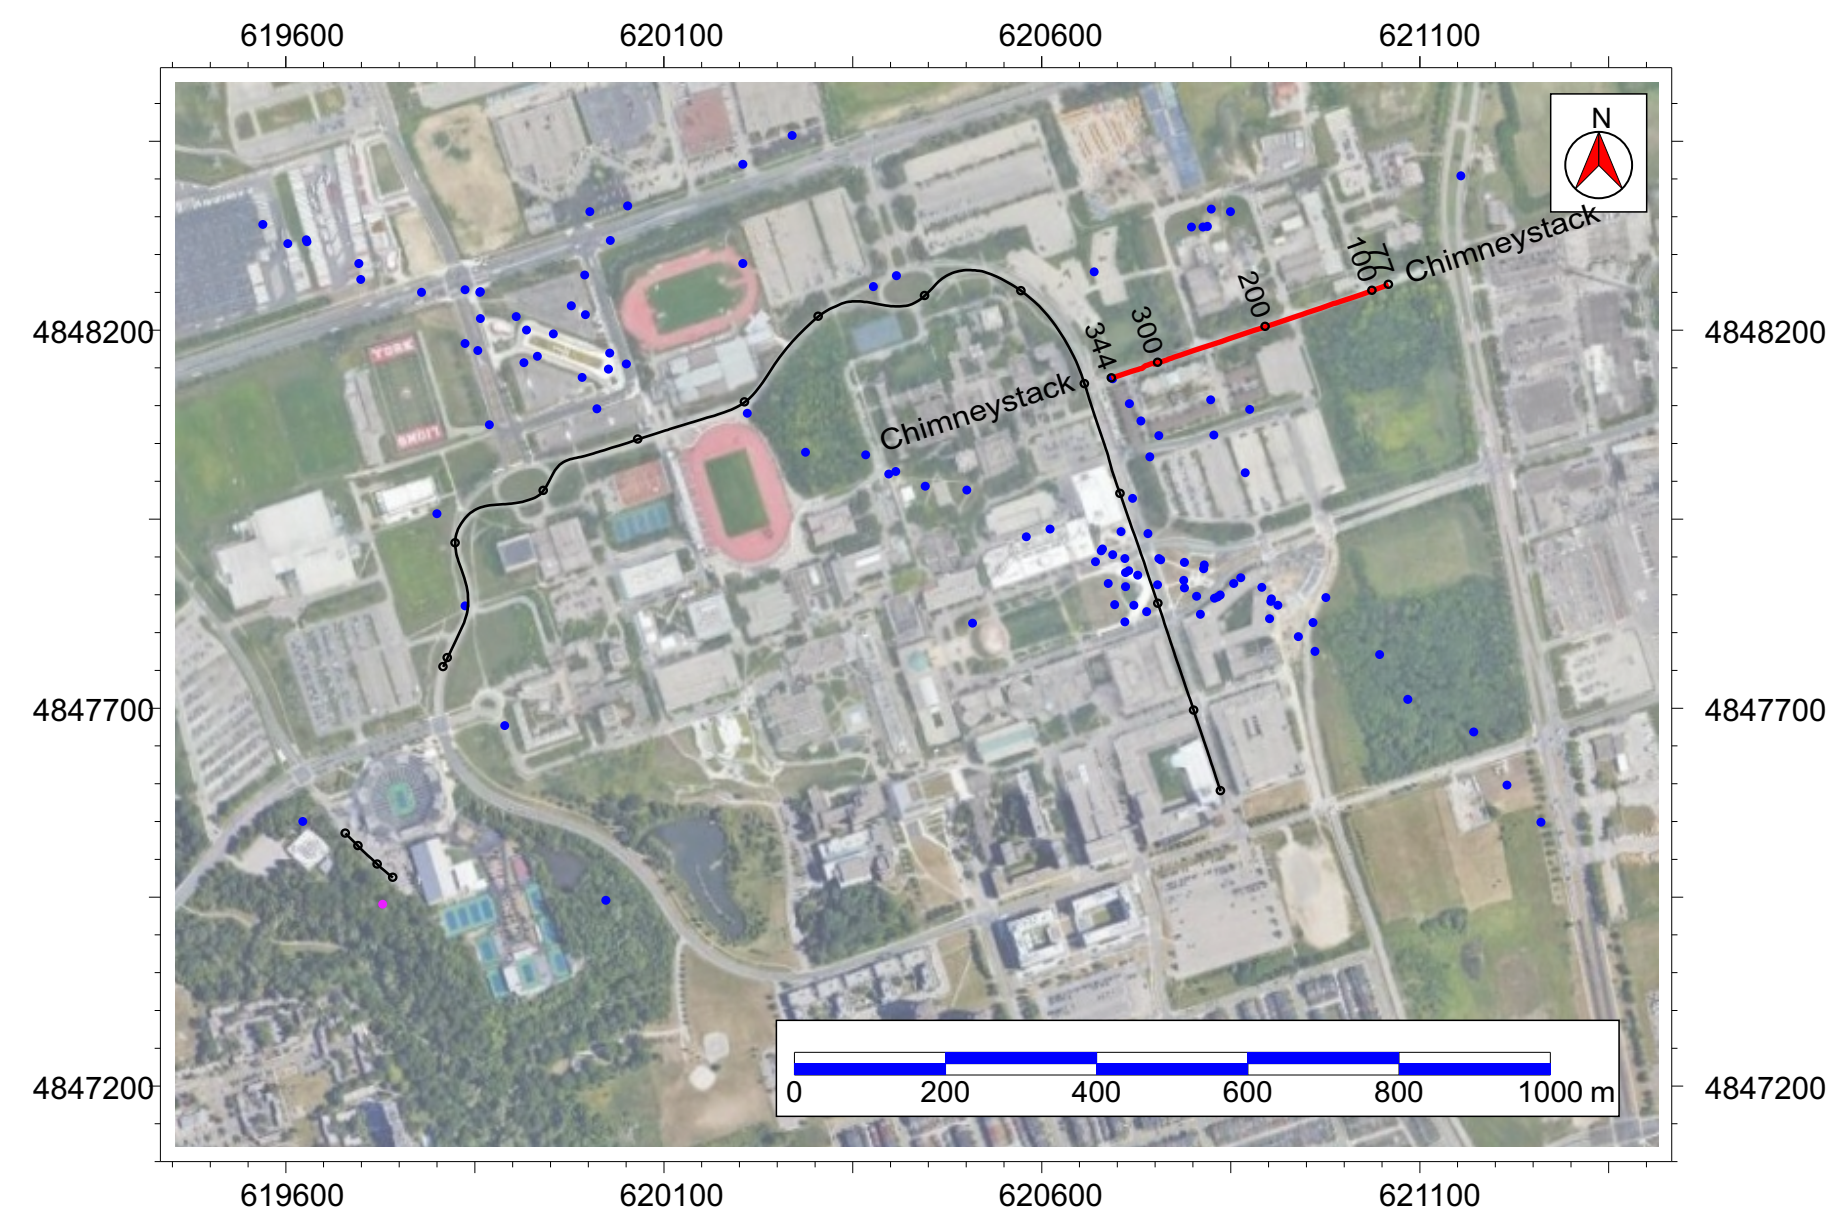

Chimneystack

GSC Ottawa, ON

Project: York University ATES study

Project Location: **Chimneystack**

Group: Universal Transverse Mercator for USA
System: Zone 17N (84 W to 78 W)
Datum: NAD83

Results, September 2022