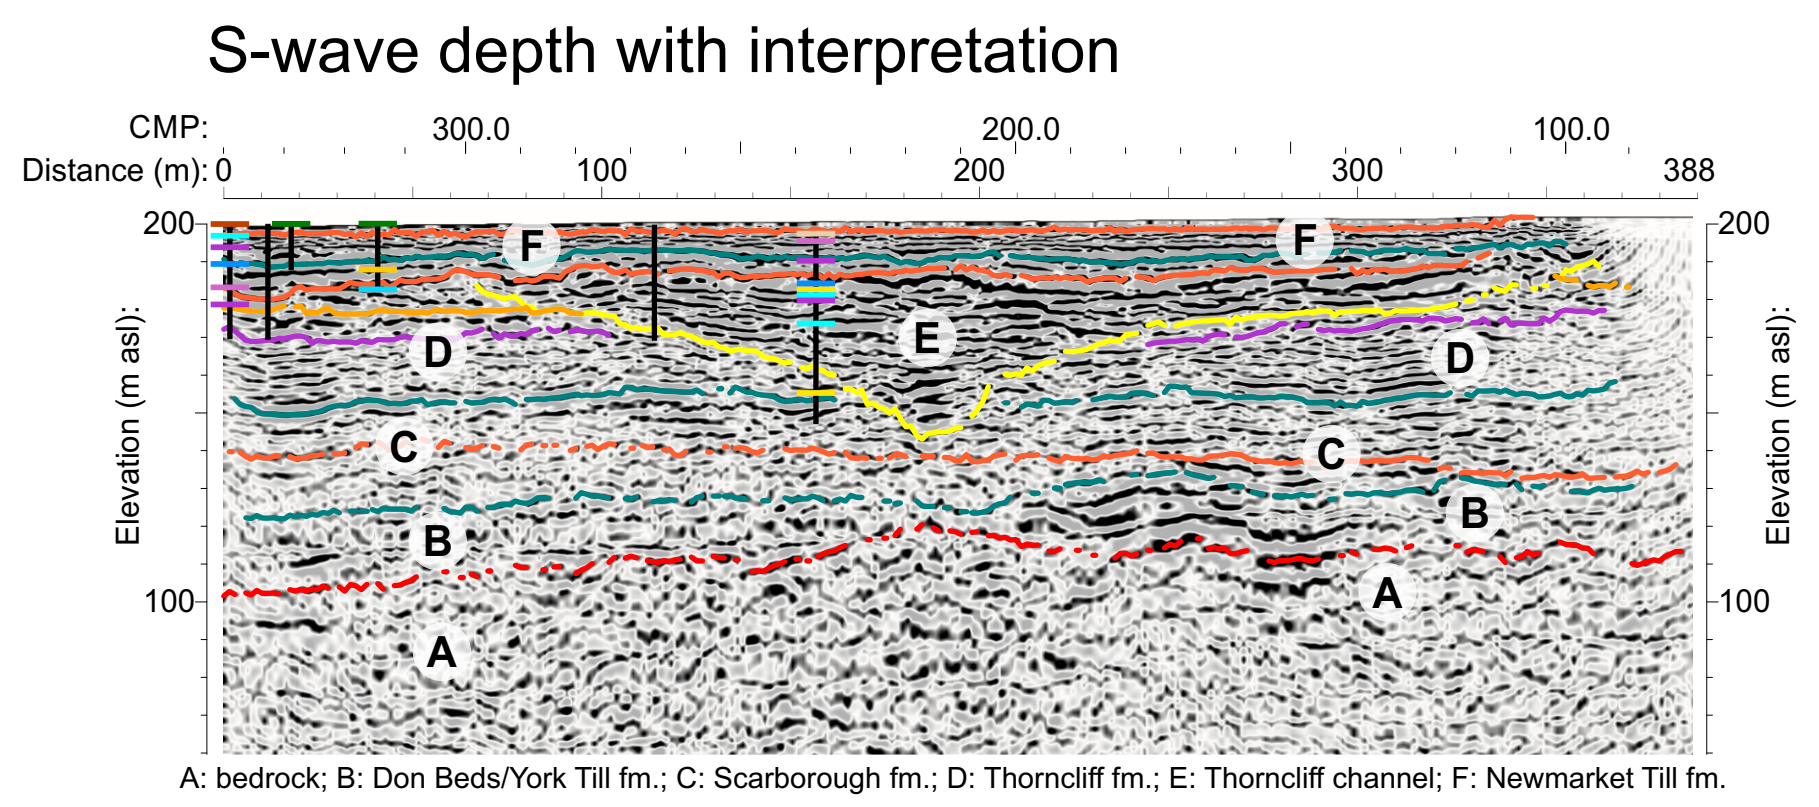

Chimneystack

GSC Ottawa, ON

Project: York University ATES study

Project Location: **Chimneystack**

Group: Universal Transverse Mercator for USA
System: Zone 17N (84 W to 78 W)
Datum: NAD83

Results, September 2022