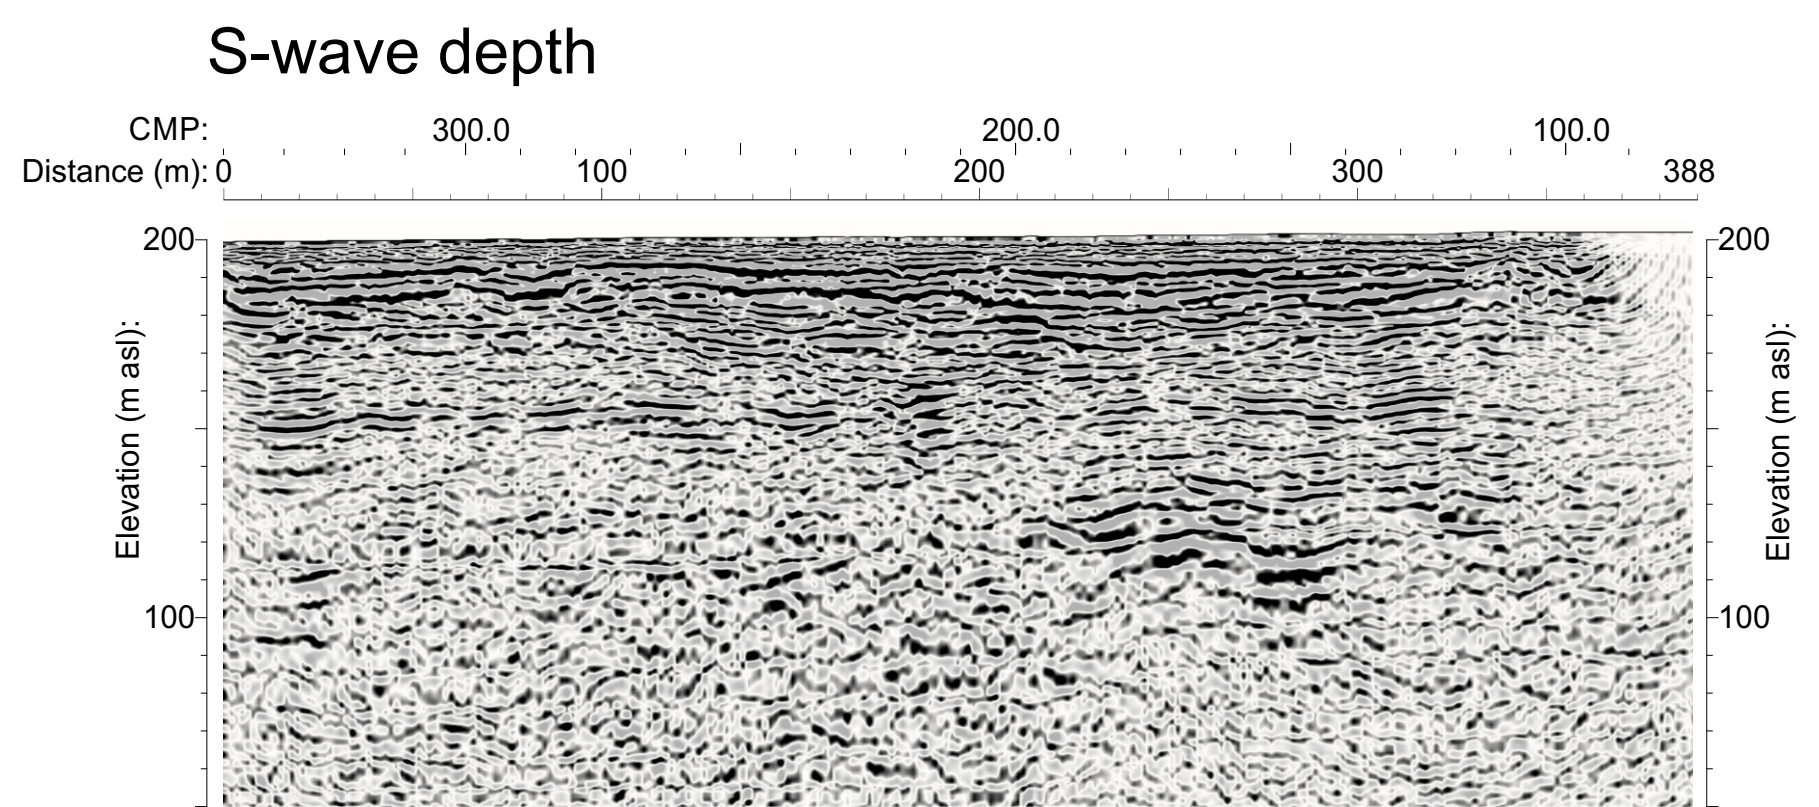

Chimneystack

GSC Ottawa, ON

Project: York University ATES study

Project Location: **Chimneystack**

Group: Universal Transverse Mercator for USA
System: Zone 17N (84 W to 78 W)
Datum: NAD83

Results, September 2022