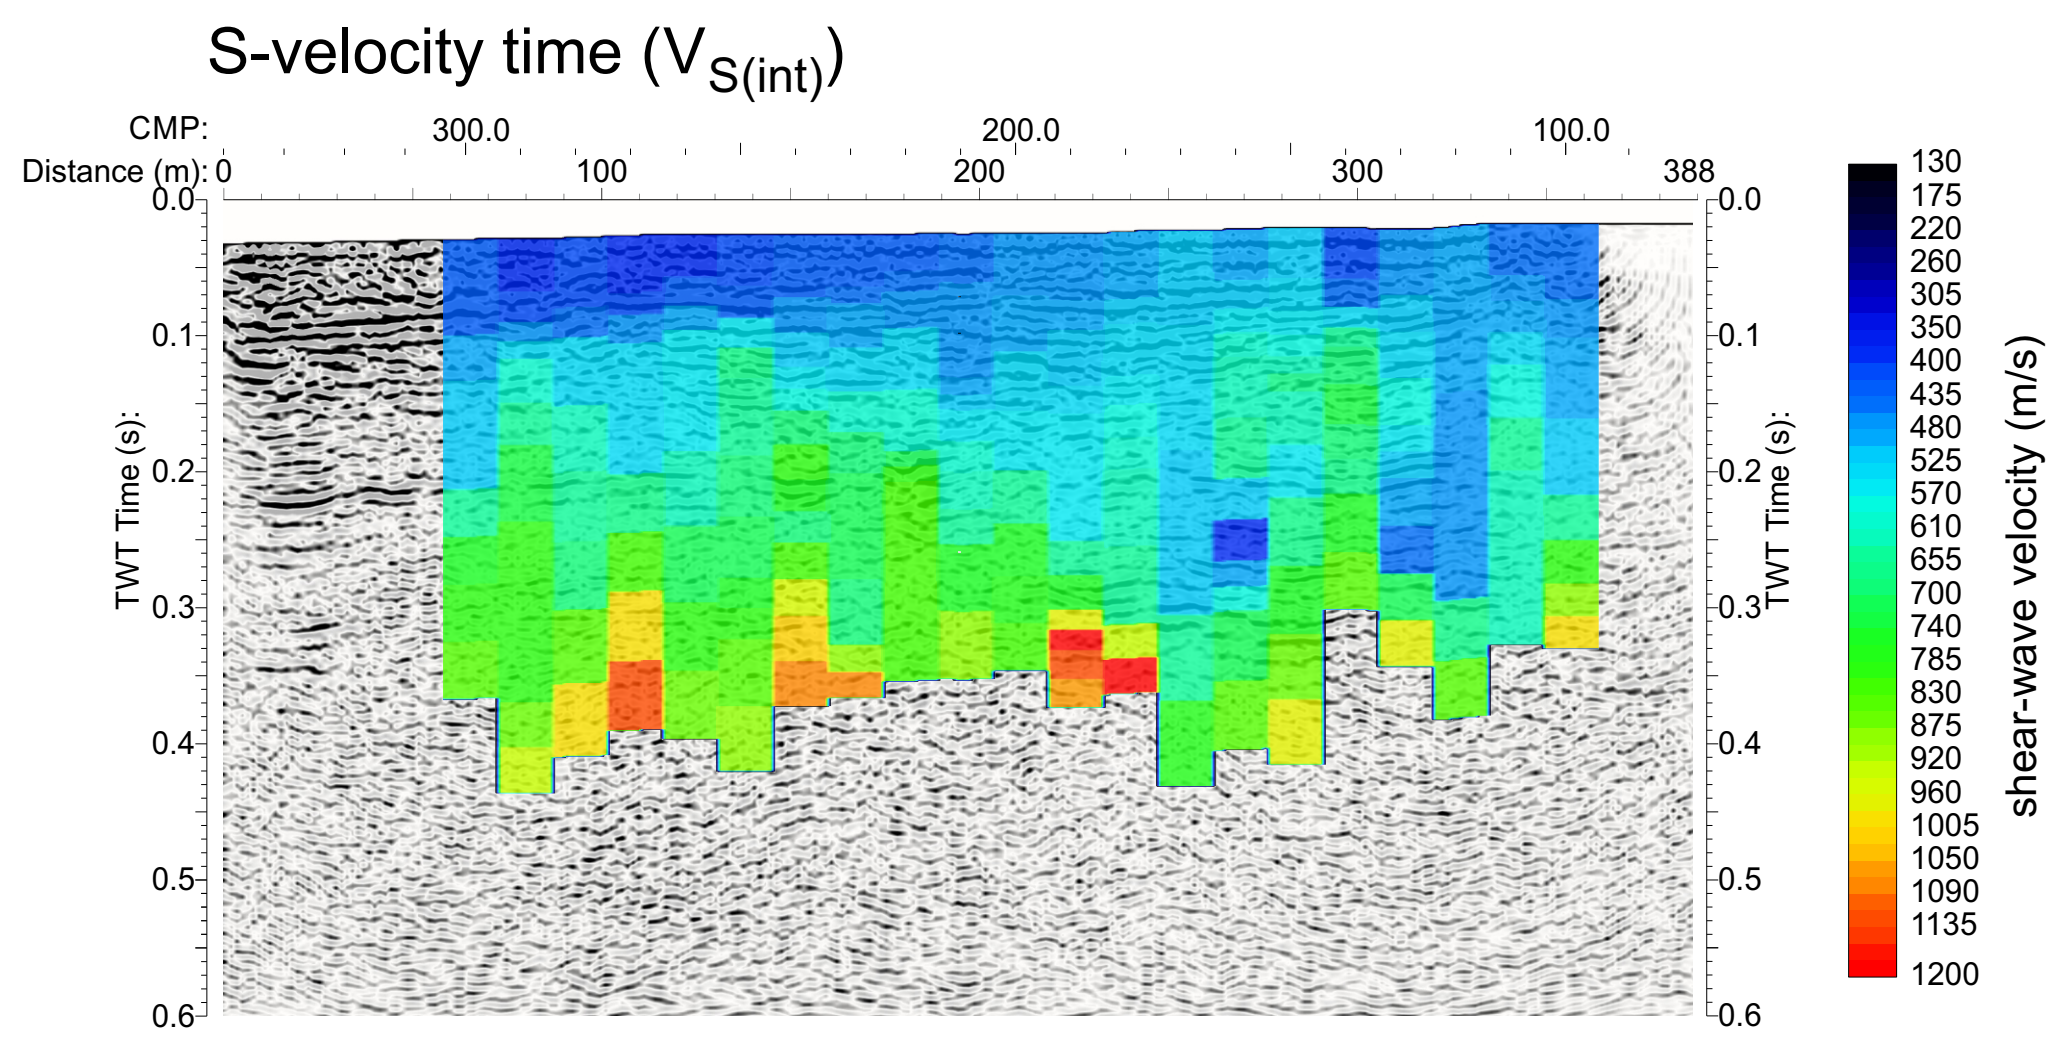

Chimneystack

GSC Ottawa, ON

Project: York University ATES study

Project Location: **Chimneystack**

Group: Universal Transverse Mercator for USA
System: Zone 17N (84 W to 78 W)
Datum: NAD83

Results, September 2022